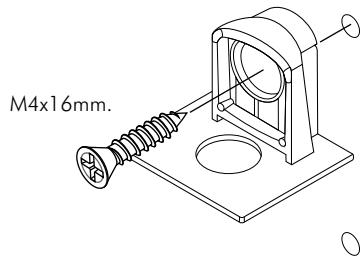

ITAL-SMART

Top middle panel 50 cm.

CONNECT SYSTEM

1

2

HARDWARE

x 2

M4x16mm.

x 2

M4x50mm.

x 2

x 2

1.

Top & Bottom panel 100cm/57
110025628