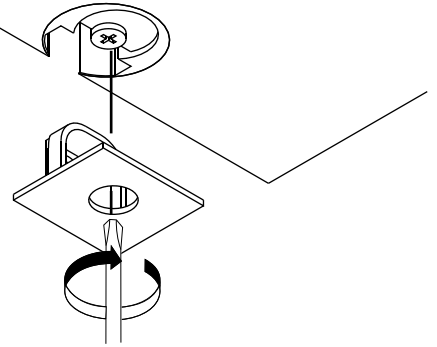

ITAL-SMART

Top middle panel 50 cm.

CONNECT SYSTEM

1

2

HARDWARE

x 2

M4x16mm.

x 2

M4x50mm.

x 2

x 2

1.

Top & Bottom panel 100cm/57
110025628