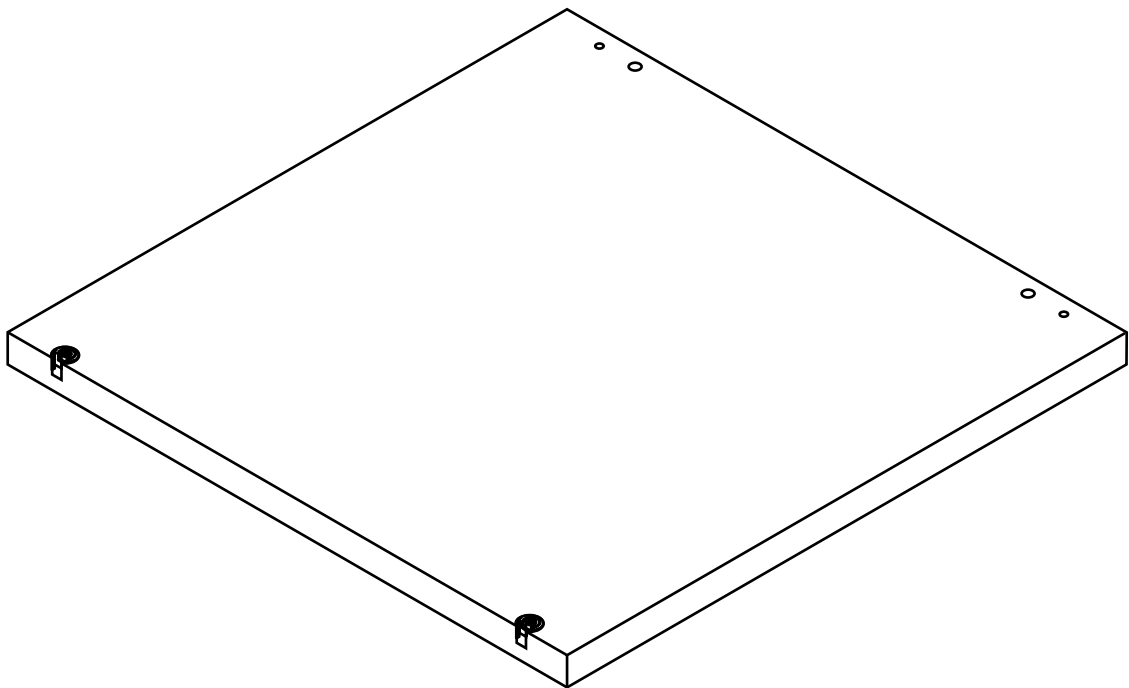

ITAL-SMART

Top middle panel 50 cm.

CONNECT SYSTEM

1

2

HARDWARE

x 2

M4x16mm.

x 2

M4x50mm.

x 2

x 2

1.

Top & Bottom panel 100cm/57
110025628