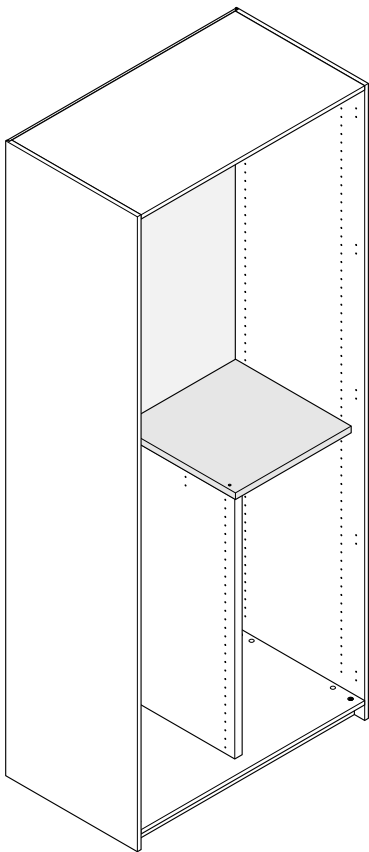

ITAL-SMART

Top middle panel 50 cm.

CONNECT SYSTEM

1

2

HARDWARE

x 2

M4x16mm.

x 2

M4x50mm.

x 2

x 2

1.

Top & Bottom panel 100cm/57
110025628