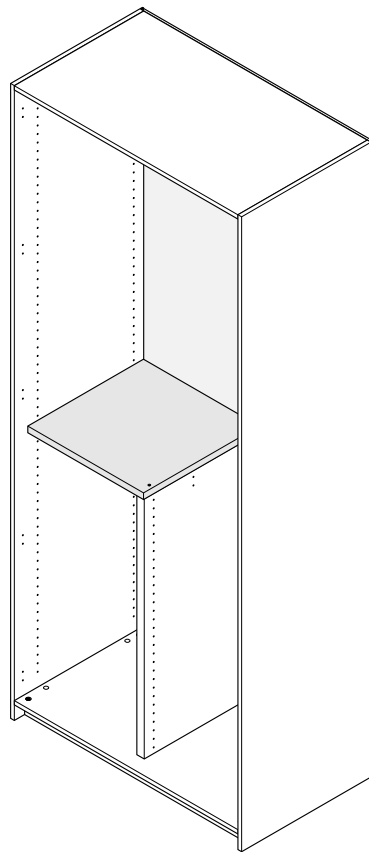

ITAL-SMART

Top middle panel 50 cm.

CONNECT SYSTEM

1

2

HARDWARE

x 2

M4x16mm.

x 2

M4x50mm.

x 2

x 2

1.

Top & Bottom panel 100cm/57
110025628