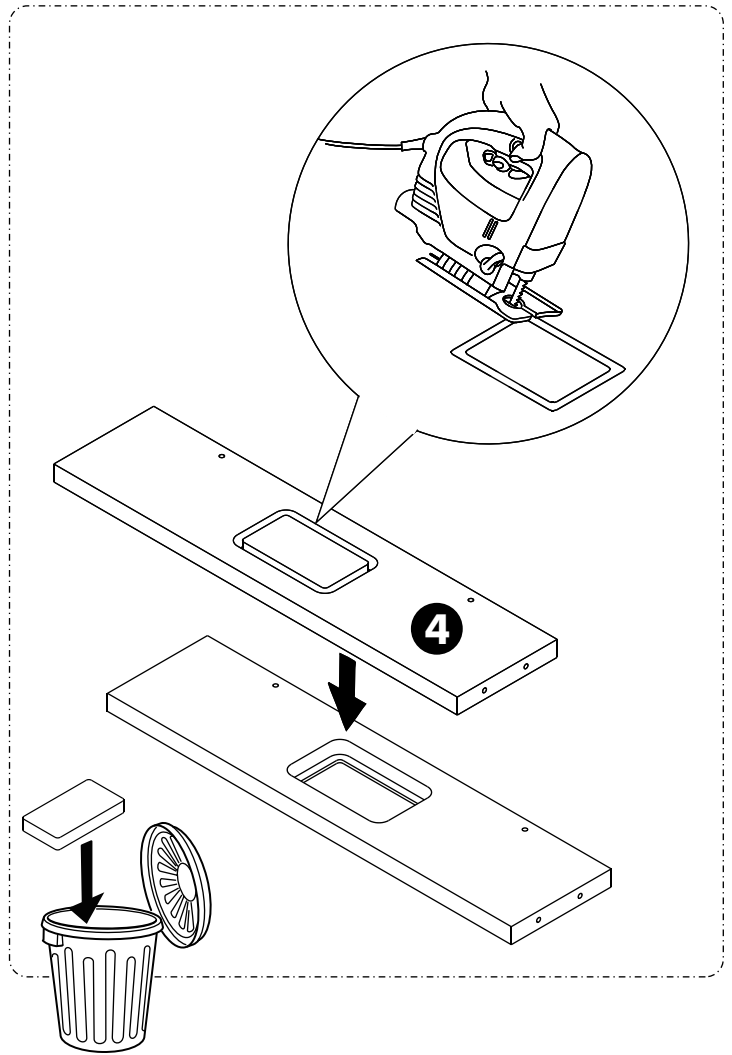

GANG

USB SOCKET 2.0A & SOCKET SV

HARDWARE

1.

2.