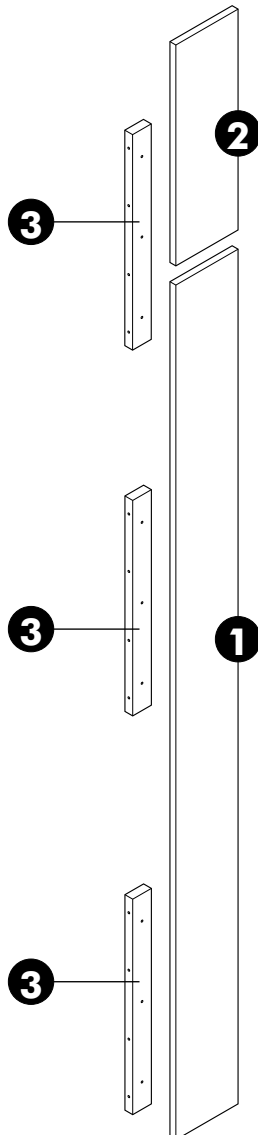

ITAL-SMART

Front filler 300 cm.

HARDWARE

-BODY SET

X 21

X 2

PART

1.