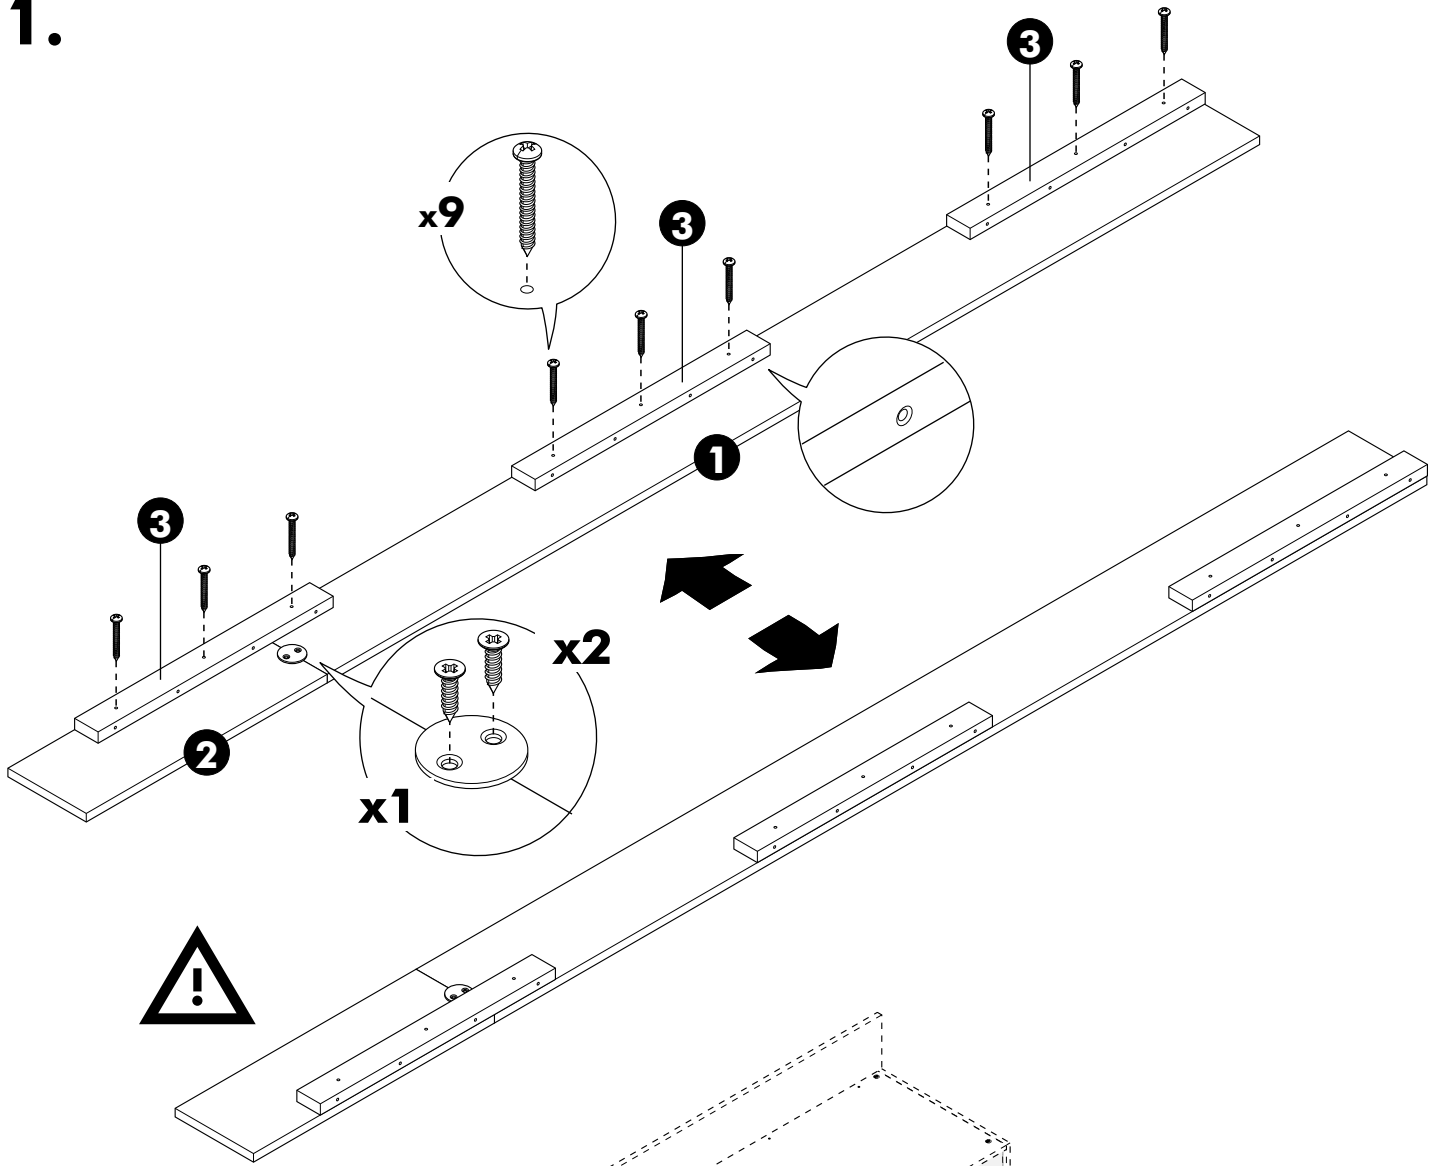

ITAL-SMART

Front filler 300 cm.

HARDWARE

-BODY SET

X 21

X 2

PART

1.