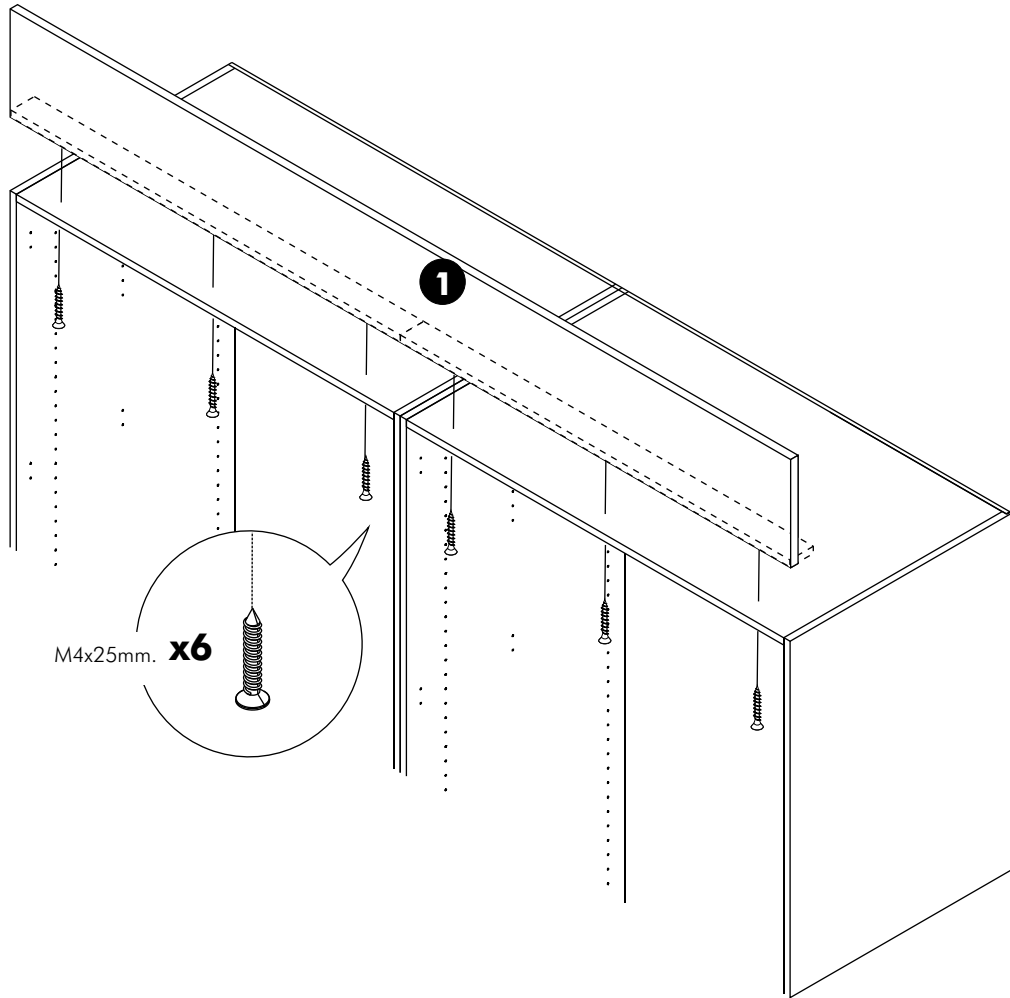

ITAL-SMART

Top filler W200H24

CONNECT SYSTEM

HARDWARE

-BODY SET

x 6

x 6

x 28

x 1

x 6

PART

1.

2.

3.

4.

5.