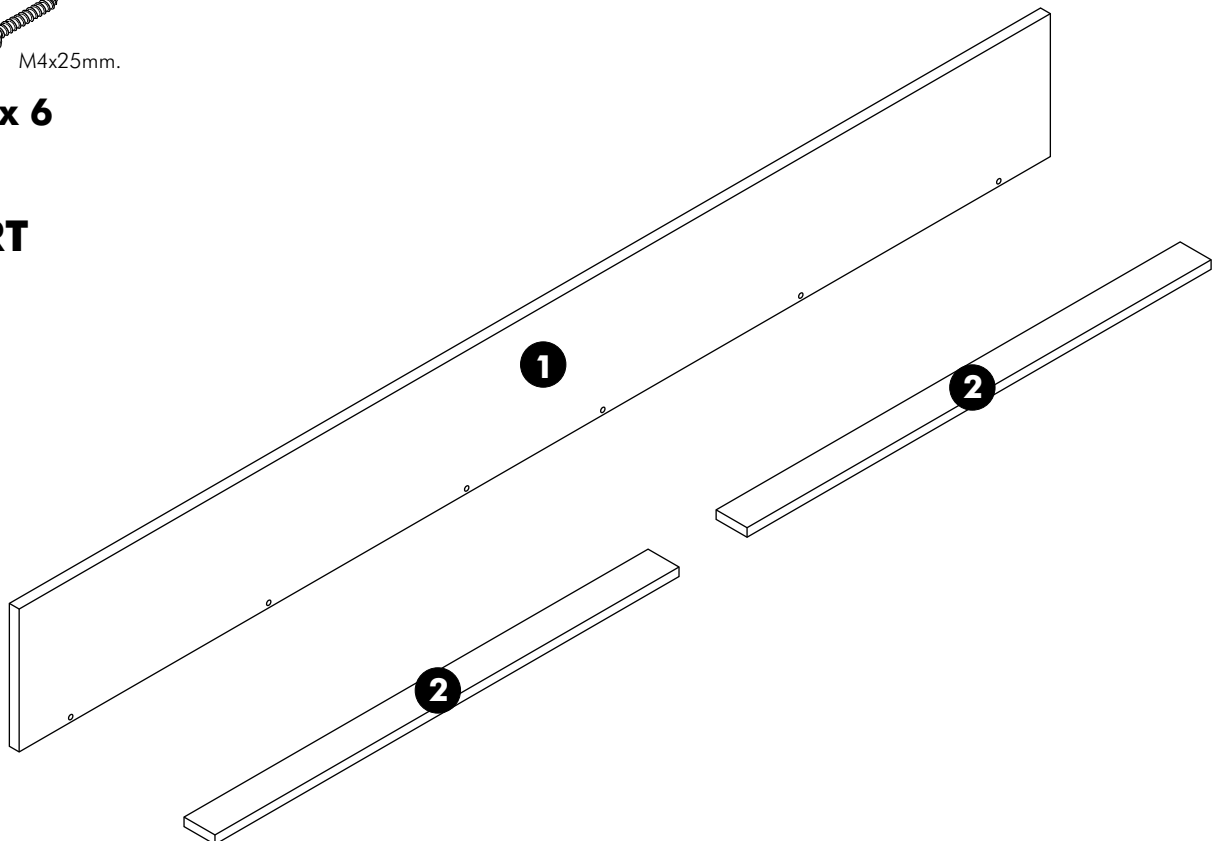

ITAL-SMART

Top filler W200H24

CONNECT SYSTEM

HARDWARE

-BODY SET

x 6

x 6

x 28

x 1

x 6

PART

1.

2.

3.

4.

5.