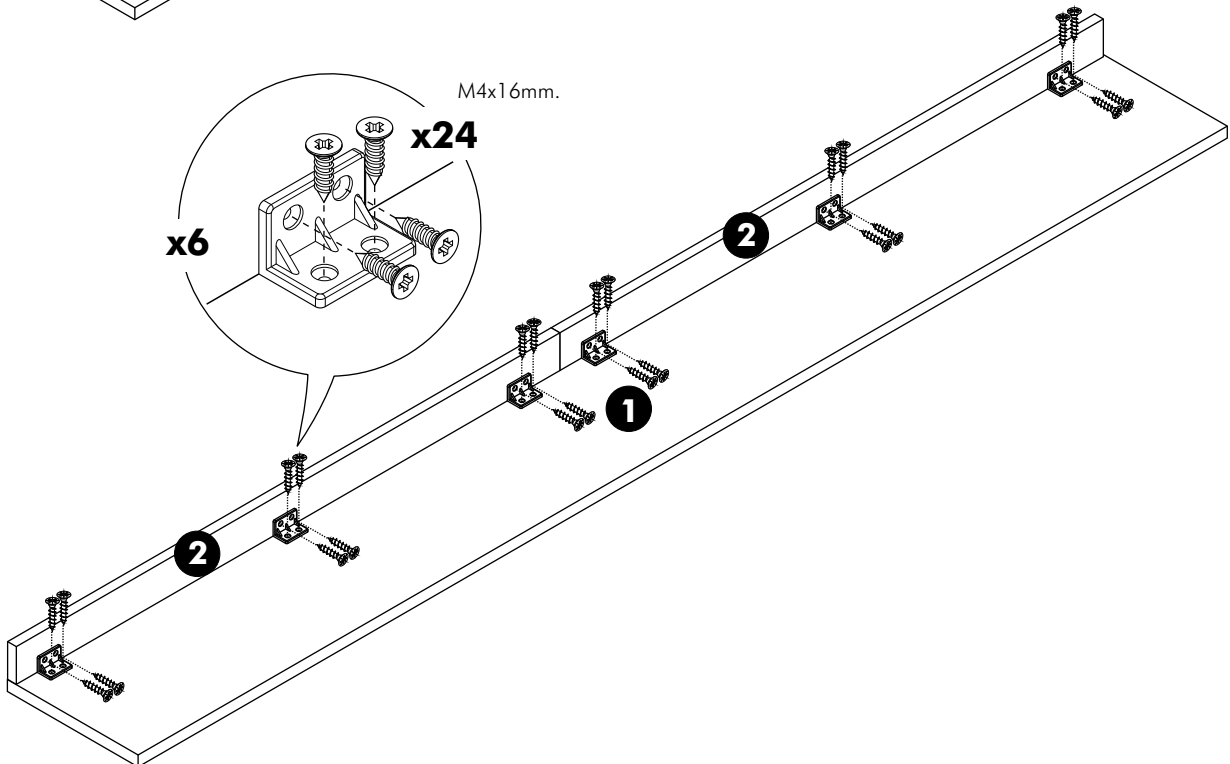

ITAL-SMART

Top filler W200H24

CONNECT SYSTEM

HARDWARE

-BODY SET

x 6

x 6

x 28

x 1

x 6

PART

1.

2.

3.

4.

5.