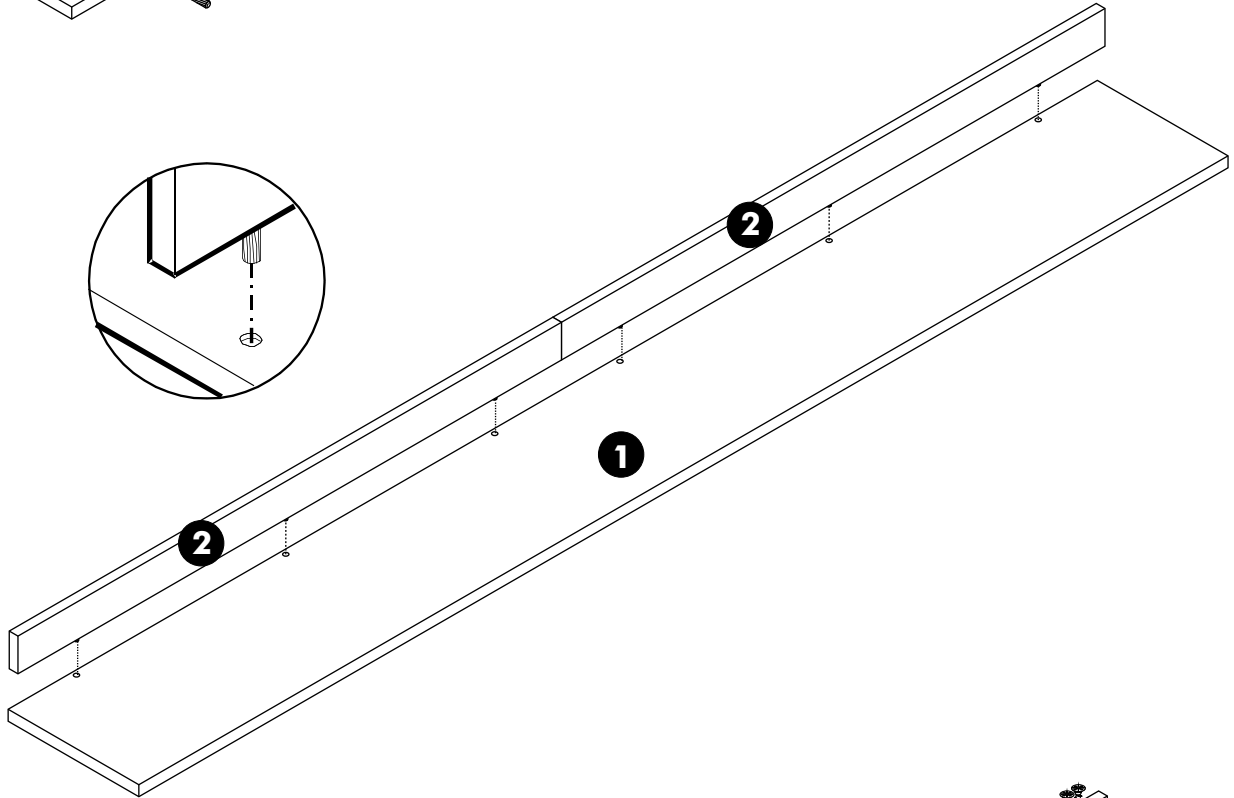

ITAL-SMART

Top filler W200H24

CONNECT SYSTEM

HARDWARE

-BODY SET

x 6

x 6

x 28

x 1

x 6

PART

1.

2.

3.

4.

5.