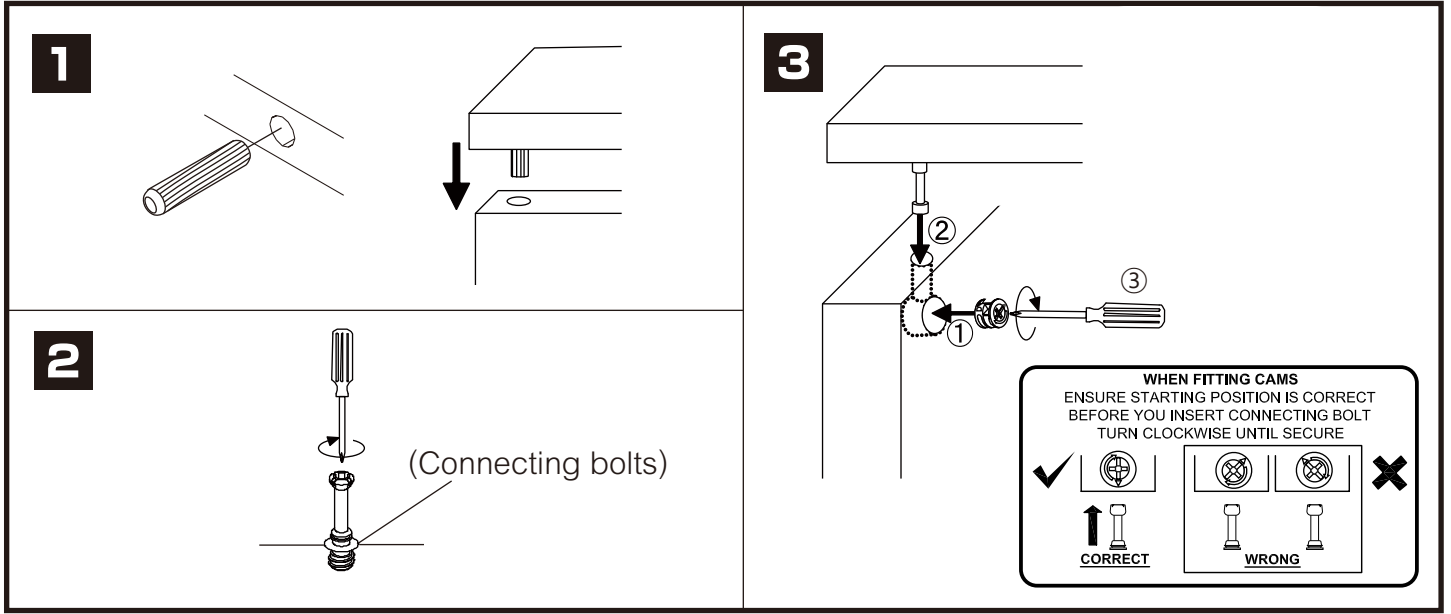

ITAL-SMART

Top filler W200H24

CONNECT SYSTEM

HARDWARE

-BODY SET

x 6

x 6

x 28

x 1

x 6

PART

1.

2.

3.

4.

5.