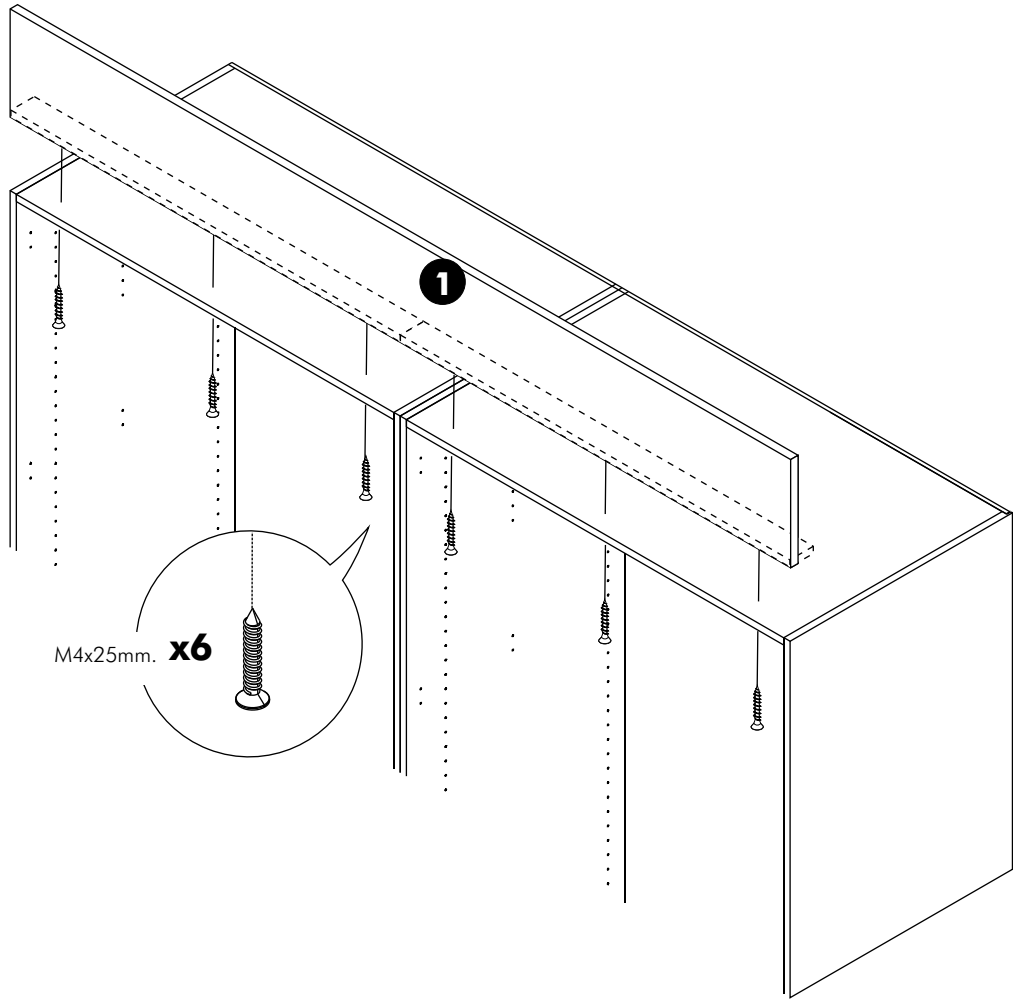

ITAL-SMART

Top filler W200H24

CONNECT SYSTEM

HARDWARE

-BODY SET

x 6

x 6

x 28

x 1

x 6

PART

1.

2.

3.

4.

5.