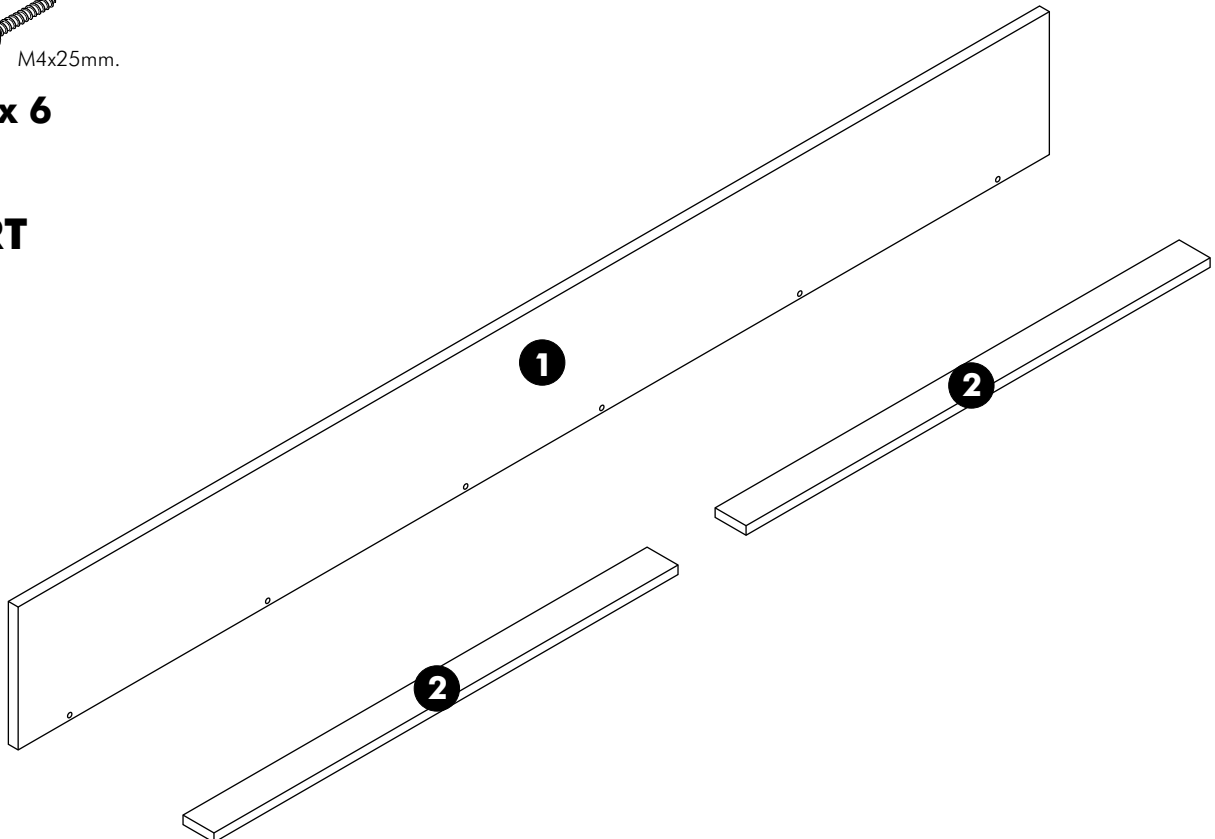

ITAL-SMART

Top filler W200H24

CONNECT SYSTEM

HARDWARE

-BODY SET

x 6

x 6

x 28

x 1

x 6

PART

1.

2.

3.

4.

5.