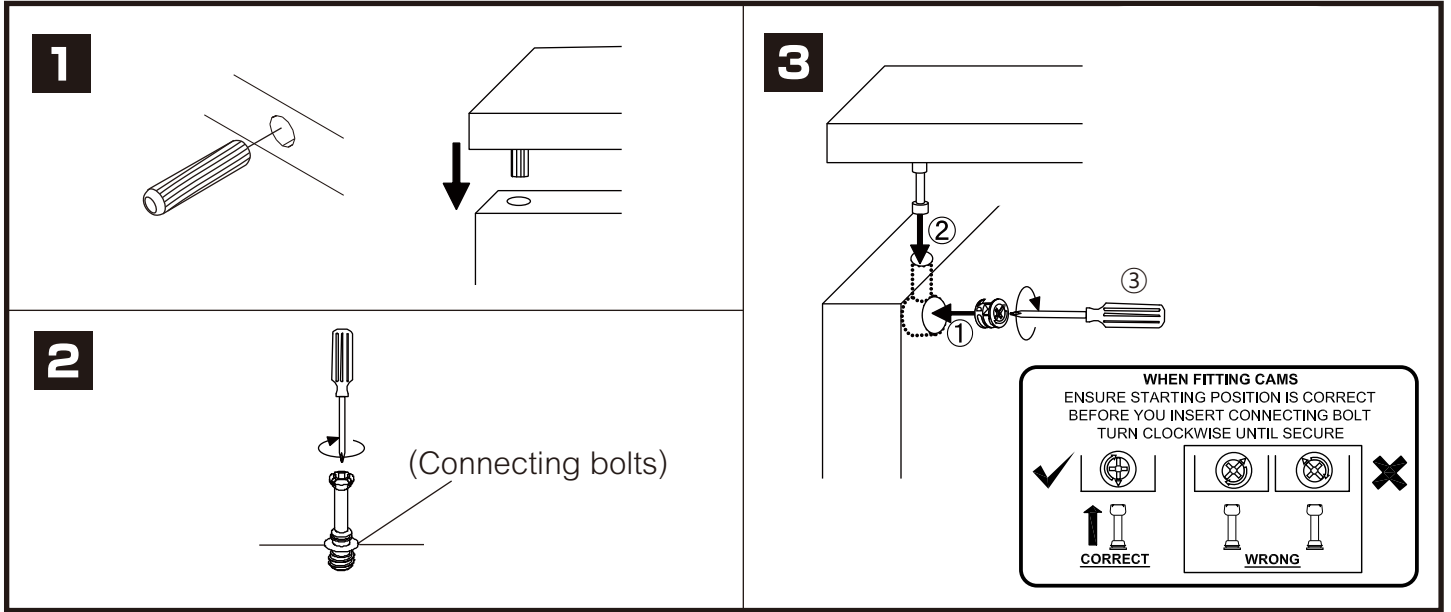

ITAL-SMART

Top filler W200H40

CONNECT SYSTEM

HARDWARE

-BODY SET

PART

1.

x 2