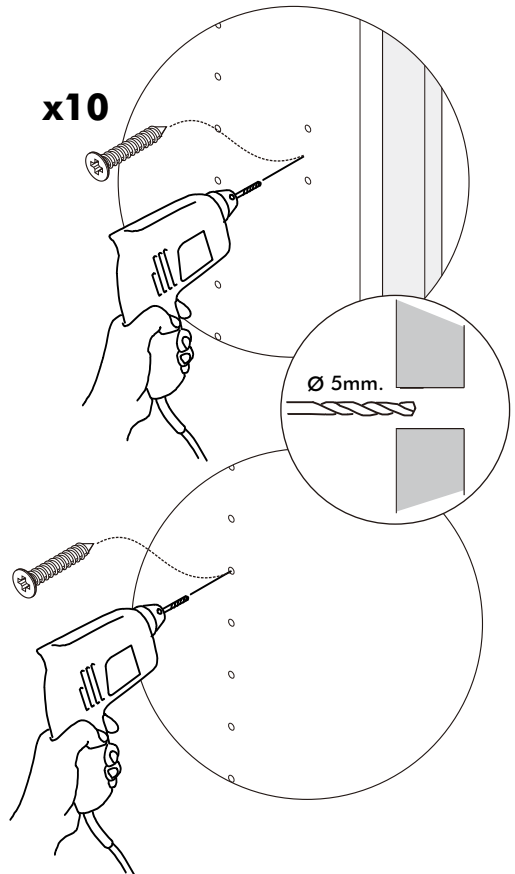

# HARDWARE

-BODY SET

M4x25mm.

**X 10**

# ASSEMBLY

-BODY SET

**1.**

Side panel L/R 57  
110025623

Side filler 60cm  
110025624,25,26,27

**x10**

Side filler 60cm  
110025624,25,26,27

Side panel L/R 57  
110025623