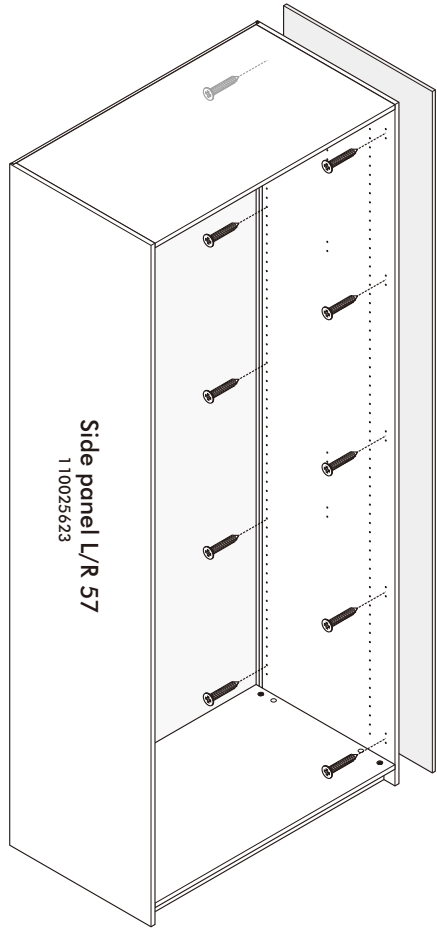

# ITAL-SMART

Side filler 60 cm.

# HARDWARE

-BODY SET

M4x25mm.

**X 10**

# ASSEMBLY

-BODY SET

**1.**

Side panel L/R 57  
110025623

Side filler 60cm  
110025624,25,26,27

**x10**

Side filler 60cm  
110025624,25,26,27

Side panel L/R 57  
110025623

Side filler 60cm  
110025624,25,26,27

Side panel L/R 57  
110025623

Side filler 60cm  
110025624,25,26,27

Side panel L/R 57  
110025623

Side filler 60cm  
110025624,25,26,27