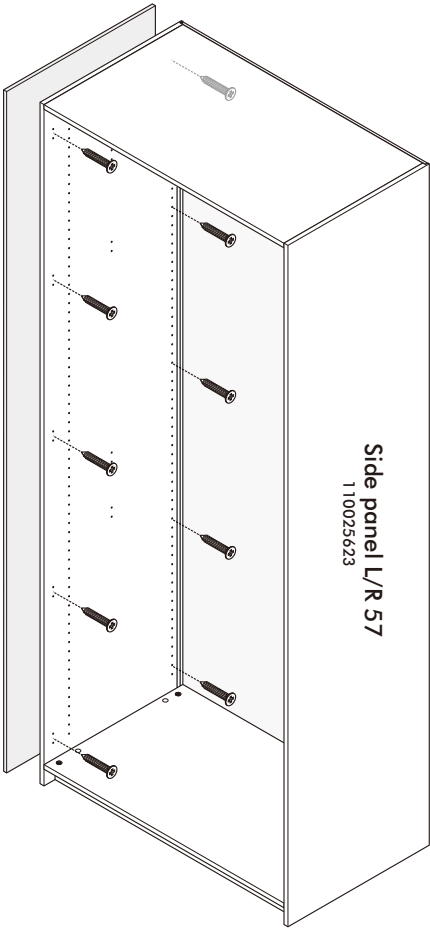

# ITAL-SMART

Side filler 60 cm.

# HARDWARE

-BODY SET

M4x25mm.

**X 10**

# ASSEMBLY

-BODY SET

**1.**

Side panel L/R 57  
110025623

Side filler 60cm  
110025624,25,26,27

**x10**

Side filler 60cm  
110025624,25,26,27

Side panel L/R 57  
110025623

Side filler 60cm  
110025624,25,26,27

Side panel L/R 57  
110025623

Side filler 60cm  
110025624,25,26,27

Side panel L/R 57  
110025623

Side filler 60cm  
110025624,25,26,27