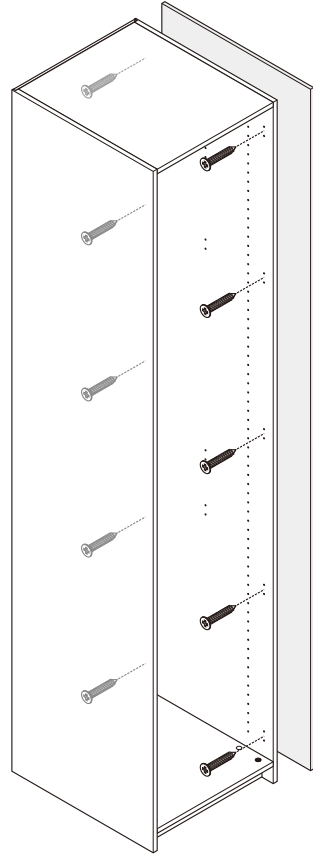

ITAL-SMART

Side filler 60 cm.

HARDWARE

-BODY SET

M4x25mm.

X 10

ASSEMBLY

-BODY SET

1.

Side panel L/R 57
110025623

Side filler 60cm
110025624,25,26,27

x10

Side filler 60cm
110025624,25,26,27

Side panel L/R 57
110025623

Side filler 60cm
110025624,25,26,27

Side panel L/R 57
110025623

Side filler 60cm
110025624,25,26,27

Side panel L/R 57
110025623

Side filler 60cm
110025624,25,26,27