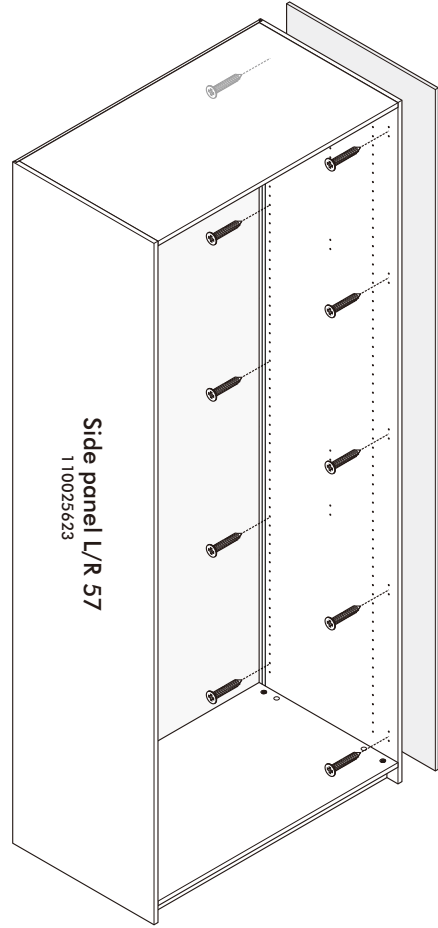

ITAL-SMART

Side filler 60 cm.

HARDWARE

-BODY SET

M4x25mm.

X 10

ASSEMBLY

-BODY SET

1.

Side panel L/R 57
110025623

Side filler 60cm
110025624,25,26,27

x10

Side filler 60cm
110025624,25,26,27

Side panel L/R 57
110025623

Side filler 60cm
110025624,25,26,27

Side panel L/R 57
110025623

Side filler 60cm
110025624,25,26,27

Side panel L/R 57
110025623

Side filler 60cm
110025624,25,26,27