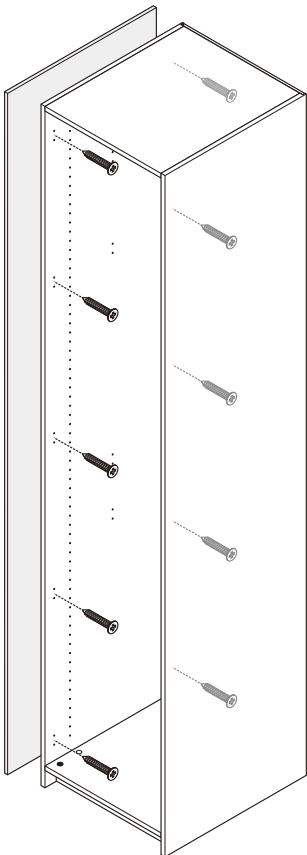

ITAL-SMART

Side filler 60 cm.

HARDWARE

-BODY SET

M4x25mm.

X 10

ASSEMBLY

-BODY SET

1.

Side panel L/R 57
110025623

Side filler 60cm
110025624,25,26,27

x10

Side filler 60cm
110025624,25,26,27

Side panel L/R 57
110025623

Side filler 60cm
110025624,25,26,27

Side panel L/R 57
110025623

Side filler 60cm
110025624,25,26,27

Side panel L/R 57
110025623

Side filler 60cm
110025624,25,26,27