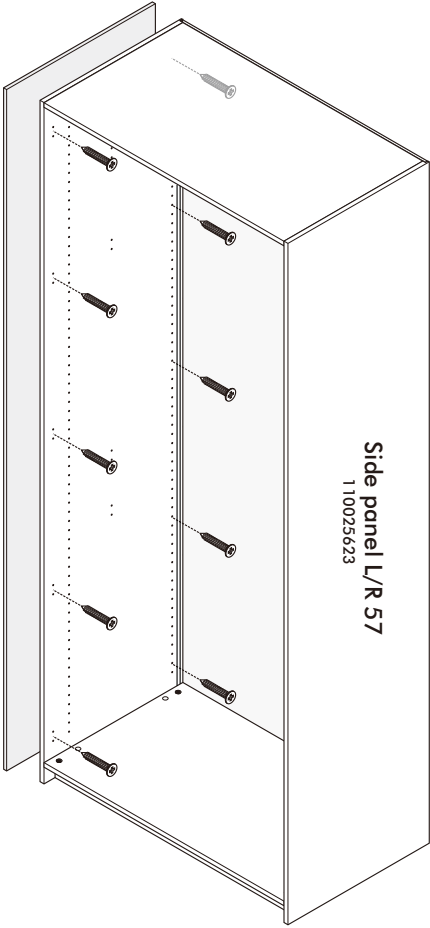

ITAL-SMART

Side filler 60 cm.

HARDWARE

-BODY SET

M4x25mm.

X 10

ASSEMBLY

-BODY SET

1.

Side panel L/R 57
110025623

Side filler 60cm
110025624,25,26,27

x10

Side filler 60cm
110025624,25,26,27

Side panel L/R 57
110025623

Side filler 60cm
110025624,25,26,27

Side panel L/R 57
110025623

Side filler 60cm
110025624,25,26,27

Side panel L/R 57
110025623

Side filler 60cm
110025624,25,26,27