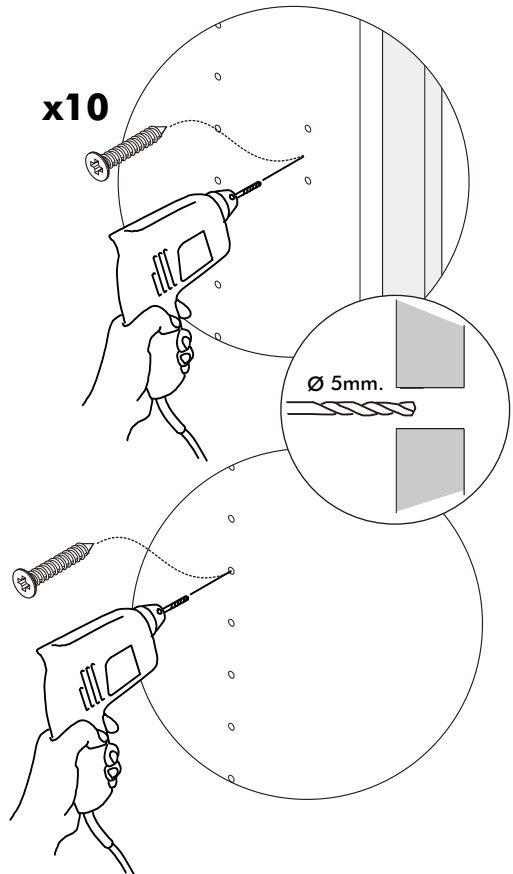

ITAL-SMART

Side filler 60 cm.

HARDWARE

-BODY SET

M4x25mm.

X 10

ASSEMBLY

-BODY SET

1.

Side panel L/R 57
110025623

Side filler 60cm
110025624,25,26,27

x10

Side filler 60cm
110025624,25,26,27

Side panel L/R 57
110025623

Side filler 60cm
110025624,25,26,27

Side panel L/R 57
110025623

Side filler 60cm
110025624,25,26,27

Side panel L/R 57
110025623

Side filler 60cm
110025624,25,26,27