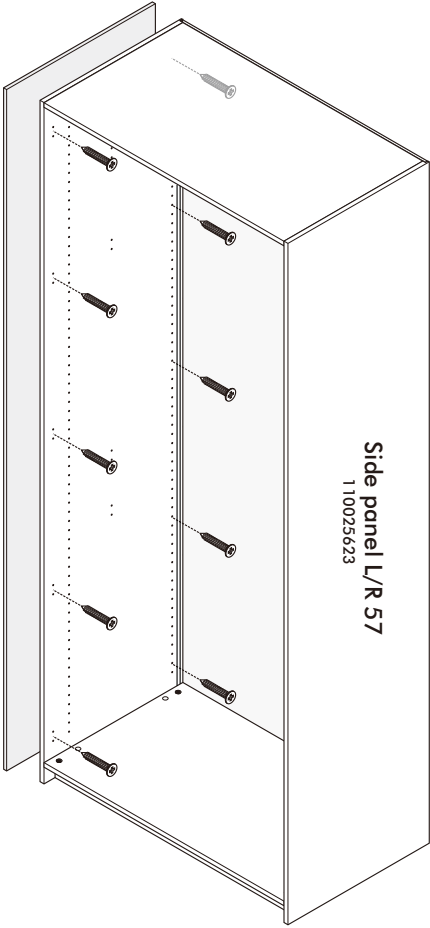

# ITAL-SMART

Side filler 60 cm.

# HARDWARE

-BODY SET

M4x25mm.

**X 10**

# ASSEMBLY

-BODY SET

**1.**

Side panel L/R 57  
110025623

Side filler 60cm  
110025624,25,26,27

**x10**

Side filler 60cm  
110025624,25,26,27

Side panel L/R 57  
110025623

Side filler 60cm  
110025624,25,26,27

Side panel L/R 57  
110025623

Side filler 60cm  
110025624,25,26,27

Side panel L/R 57  
110025623

Side filler 60cm  
110025624,25,26,27