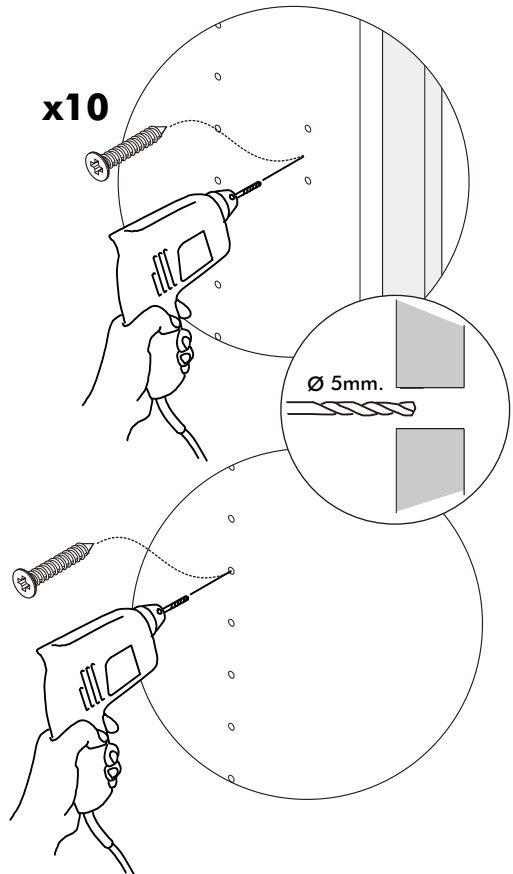

# HARDWARE

-BODY SET

M4x25mm.

**X 10**

# ASSEMBLY

-BODY SET

**1.**

Side panel L/R 57  
110025623

Side filler 60cm  
110025624,25,26,27

**x10**

Side filler 60cm  
110025624,25,26,27

Side panel L/R 57  
110025623