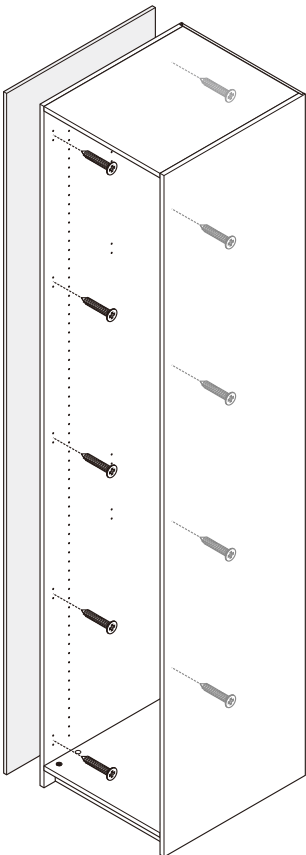

# ITAL-SMART

Side filler 60 cm.

# HARDWARE

-BODY SET

M4x25mm.

**X 10**

# ASSEMBLY

-BODY SET

**1.**

Side panel L/R 57  
110025623

Side filler 60cm  
110025624,25,26,27

**x10**

Side filler 60cm  
110025624,25,26,27

Side panel L/R 57  
110025623

Side filler 60cm  
110025624,25,26,27

Side panel L/R 57  
110025623

Side filler 60cm  
110025624,25,26,27

Side panel L/R 57  
110025623

Side filler 60cm  
110025624,25,26,27