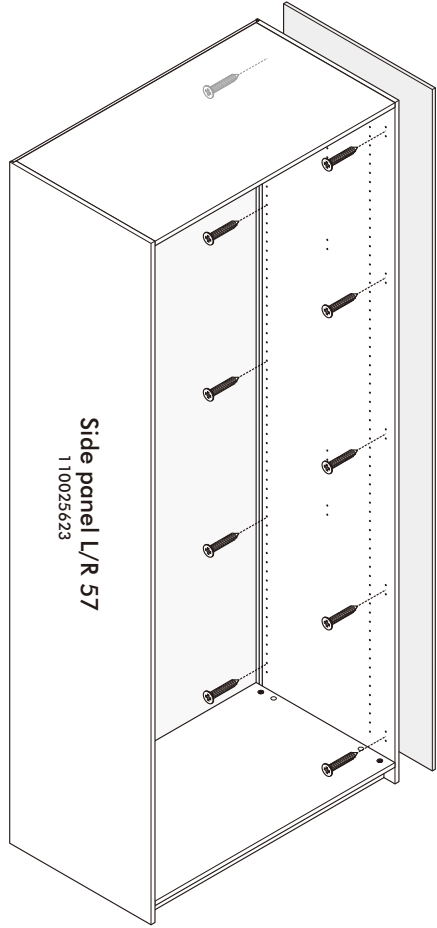

# ITAL-SMART

Side filler 60 cm.

# HARDWARE

-BODY SET

M4x25mm.

**X 10**

# ASSEMBLY

-BODY SET

**1.**

Side panel L/R 57  
110025623

Side filler 60cm  
110025624,25,26,27

**x10**

Side filler 60cm  
110025624,25,26,27

Side panel L/R 57  
110025623

Side filler 60cm  
110025624,25,26,27

Side panel L/R 57  
110025623

Side filler 60cm  
110025624,25,26,27

Side panel L/R 57  
110025623

Side filler 60cm  
110025624,25,26,27