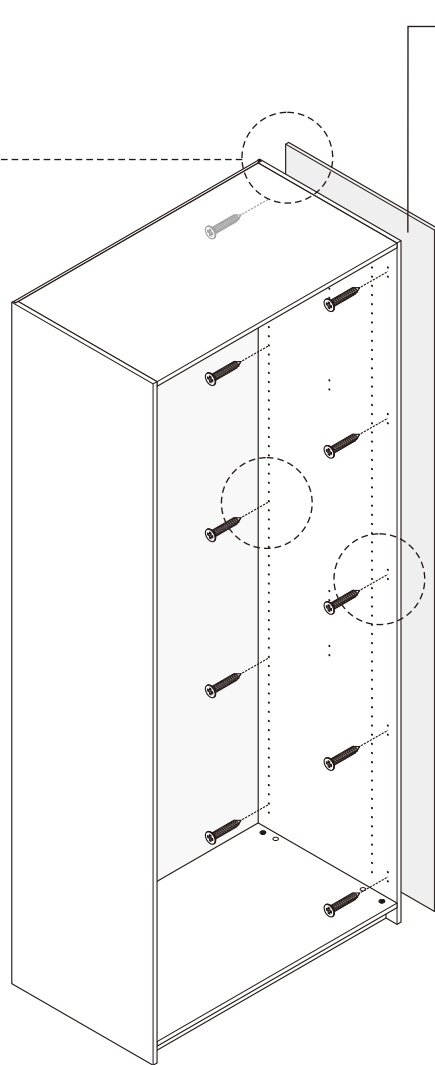

# ITAL-SMART

Side filler 60 cm.

# HARDWARE

-BODY SET

M4x25mm.

**X 10**

# ASSEMBLY

-BODY SET

**1.**

Side panel L/R 57  
110025623

Side filler 60cm  
110025624,25,26,27

**x10**

Side filler 60cm  
110025624,25,26,27

Side panel L/R 57  
110025623

Side filler 60cm  
110025624,25,26,27

Side panel L/R 57  
110025623

Side filler 60cm  
110025624,25,26,27

Side panel L/R 57  
110025623

Side filler 60cm  
110025624,25,26,27