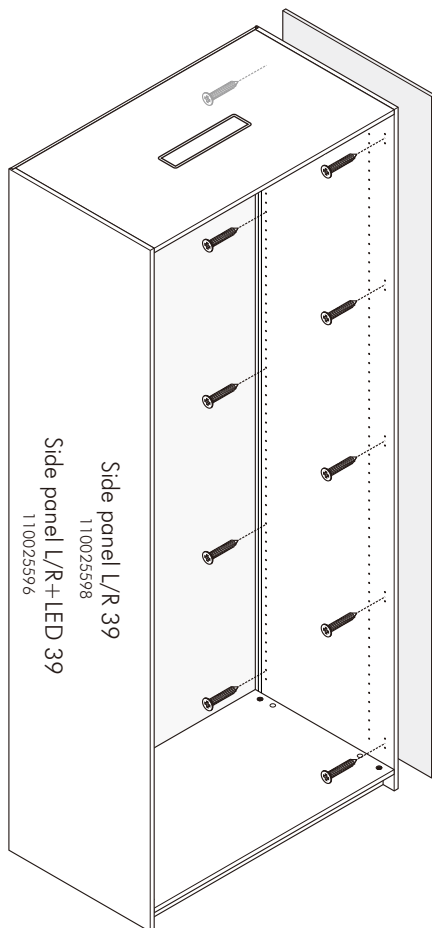

ITAL-SMART

Side filler 40 cm.

HARDWARE

-BODY SET

M4x25mm.

X 10

ASSEMBLY

-BODY SET

1.

Side filler 40cm
11 0025601,02,03,04

Side panel L/R 39
110025598
Side panel L/R+LED 39
110025596

Side filler 40cm
11 0025601,02,03,04

Side filler 40cm
11 0025601,02,03,04

Side panel L/R 39
110025598
Side panel L/R+LED 39
110025596

Side filler 40cm
11 0025601,02,03,04