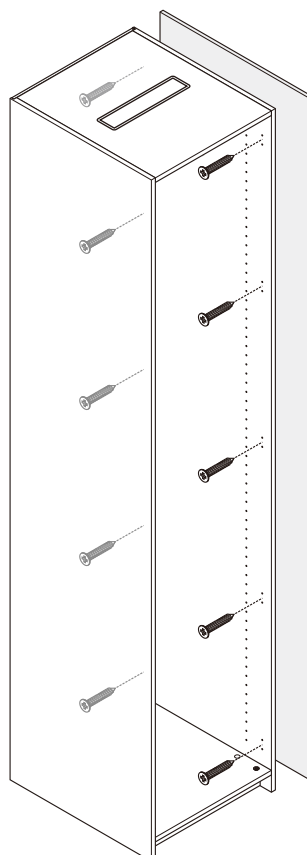

ITAL-SMART

Side filler 40 cm.

HARDWARE

-BODY SET

M4x25mm.

X 10

ASSEMBLY

-BODY SET

1.

Side filler 40cm
11 0025601,02,03,04

Side panel L/R 39
110025598
Side panel L/R+LED 39
110025596

Side filler 40cm
11 0025601,02,03,04

Side filler 40cm
11 0025601,02,03,04

Side panel L/R 39
110025598
Side panel L/R+LED 39
110025596

Side filler 40cm
11 0025601,02,03,04