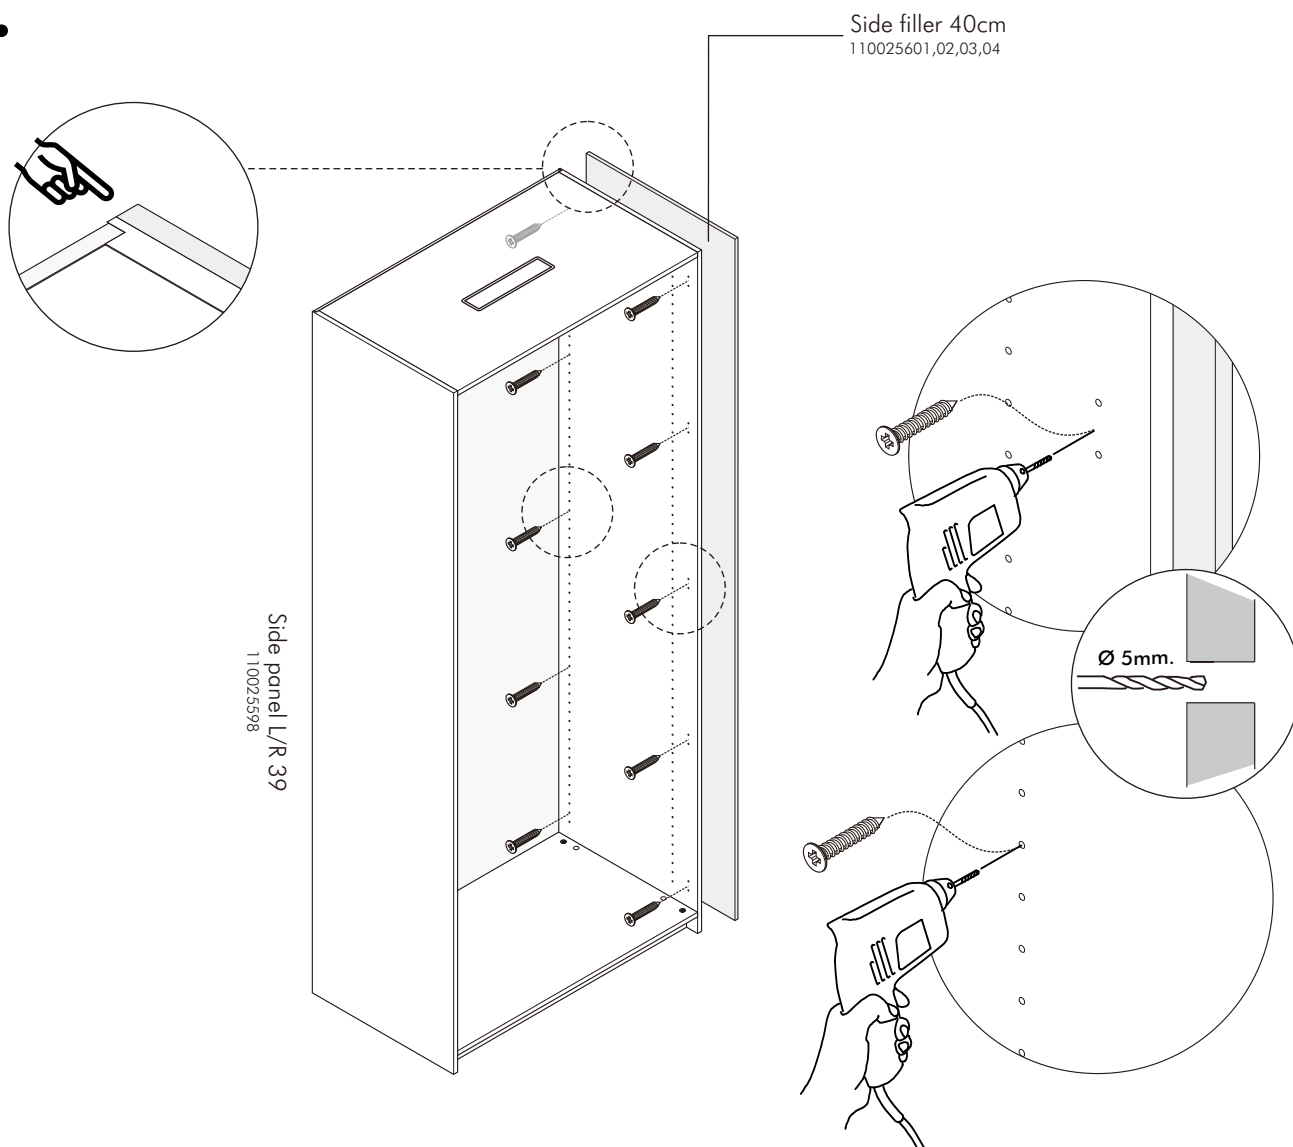

ITAL-SMART

Side filler 40 cm.

HARDWARE

-BODY SET

M4x25mm.

X 10

ASSEMBLY

-BODY SET

1.

Side filler 40cm
11 0025601,02,03,04

Side panel L/R 39
110025598
Side panel L/R+LED 39
110025596

Side filler 40cm
11 0025601,02,03,04

Side filler 40cm
11 0025601,02,03,04

Side panel L/R 39
110025598
Side panel L/R+LED 39
110025596

Side filler 40cm
11 0025601,02,03,04