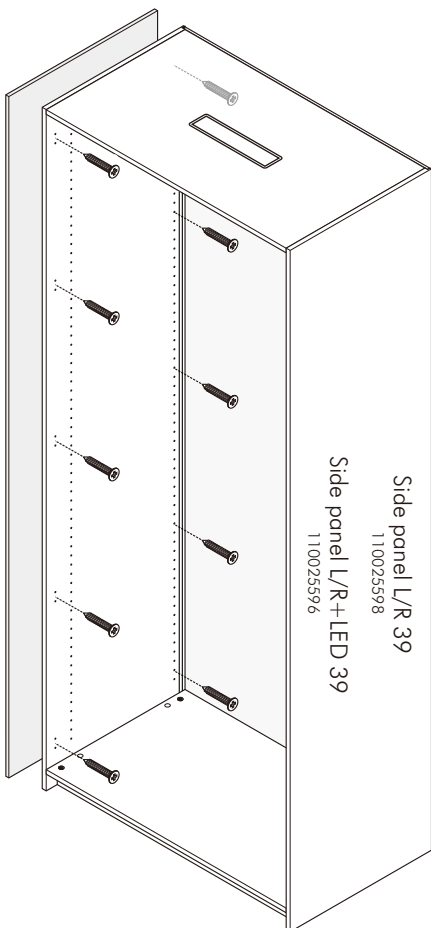

ITAL-SMART

Side filler 40 cm.

HARDWARE

-BODY SET

M4x25mm.

X 10

ASSEMBLY

-BODY SET

1.

Side filler 40cm
11 0025601,02,03,04

Side panel L/R 39
110025598
Side panel L/R+LED 39
110025596

Side filler 40cm
11 0025601,02,03,04

Side filler 40cm
11 0025601,02,03,04

Side panel L/R 39
110025598
Side panel L/R+LED 39
110025596

Side filler 40cm
11 0025601,02,03,04