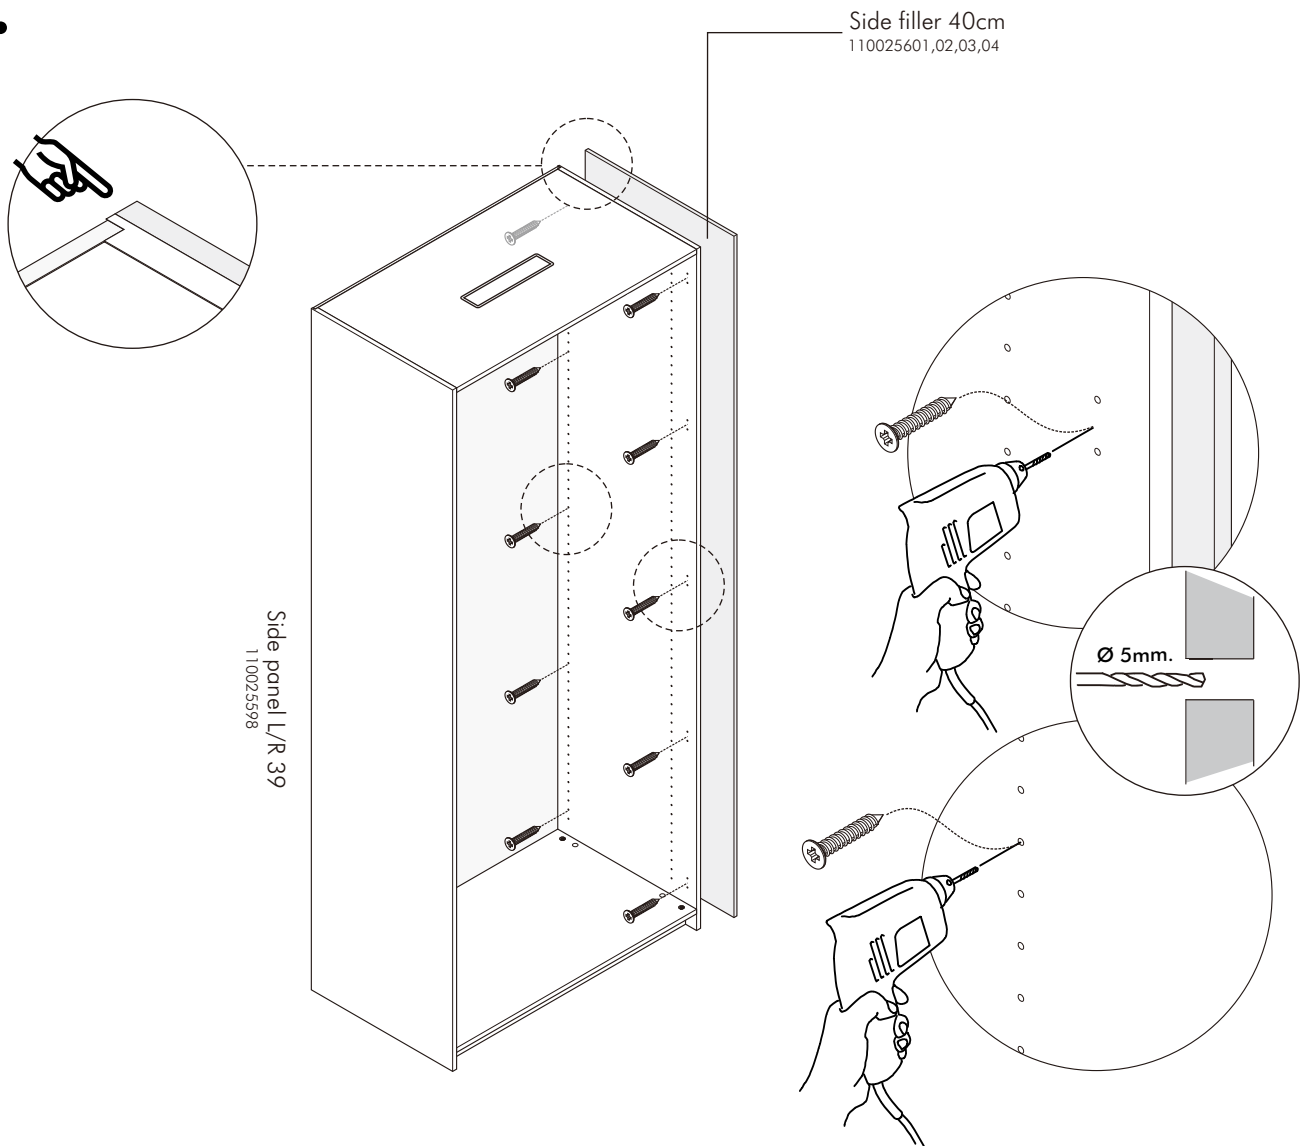

# ITAL-SMART

Side filler 40 cm.

# HARDWARE

-BODY SET

M4x25mm.

**X 10**

# ASSEMBLY

-BODY SET

**1.**

Side filler 40cm  
11 0025601,02,03,04

Side panel L/R 39  
110025598  
Side panel L/R+LED 39  
110025596

Side panel L/R 39  
110025598  
Side panel L/R+LED 39  
110025596

Side filler 40cm  
11 0025601,02,03,04