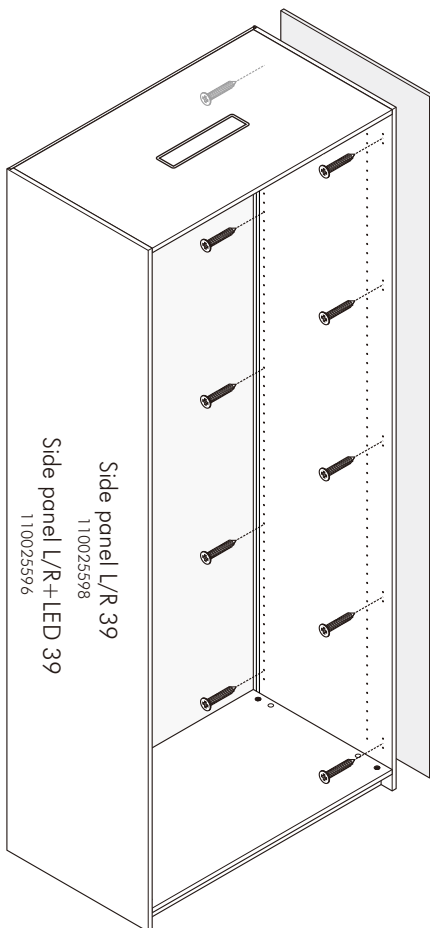

# ITAL-SMART

Side filler 40 cm.

# HARDWARE

-BODY SET

M4x25mm.

**X 10**

# ASSEMBLY

-BODY SET

**1.**

Side filler 40cm  
11 0025601,02,03,04

Side panel L/R 39  
110025598  
Side panel L/R+LED 39  
110025596

Side panel L/R 39  
110025598  
Side panel L/R+LED 39  
110025596

Side filler 40cm  
11 0025601,02,03,04

Side filler 40cm  
11 0025601,02,03,04

Side panel L/R 39  
110025598  
Side panel L/R+LED 39  
110025596

Side filler 40cm  
11 0025601,02,03,04