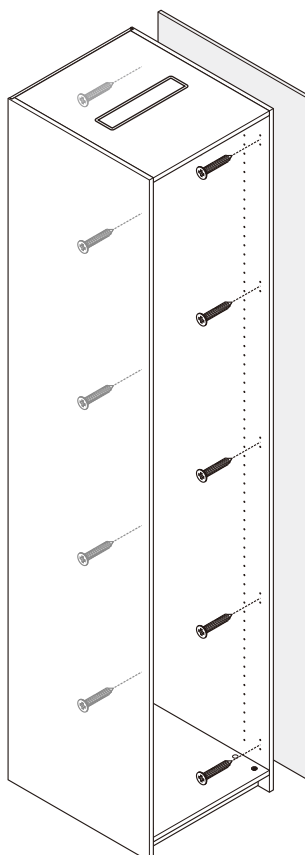

# ITAL-SMART

Side filler 40 cm.

# HARDWARE

-BODY SET

M4x25mm.

**X 10**

# ASSEMBLY

-BODY SET

**1.**

Side filler 40cm  
11 0025601,02,03,04

Side panel L/R 39  
110025598  
Side panel L/R+LED 39  
110025596

Side panel L/R 39  
110025598  
Side panel L/R+LED 39  
110025596

Side filler 40cm  
11 0025601,02,03,04

Side filler 40cm  
11 0025601,02,03,04

Side panel L/R 39  
110025598  
Side panel L/R+LED 39  
110025596

Side filler 40cm  
11 0025601,02,03,04