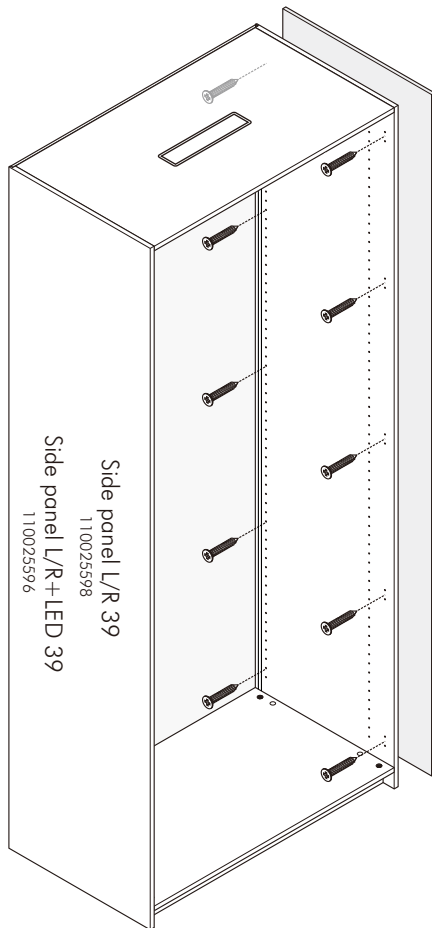

ITAL-SMART

Side filler 40 cm.

HARDWARE

-BODY SET

M4x25mm.

X 10

ASSEMBLY

-BODY SET

1.

Side filler 40cm
11 0025601,02,03,04

Side panel L/R 39
110025598
Side panel L/R+LED 39
110025596

Side panel L/R 39
110025598

Side panel L/R+LED 39
110025596

Side filler 40cm
11 0025601,02,03,04

Side filler 40cm
11 0025601,02,03,04

Side panel L/R 39
110025598
Side panel L/R+LED 39
110025596

Side filler 40cm
11 0025601,02,03,04