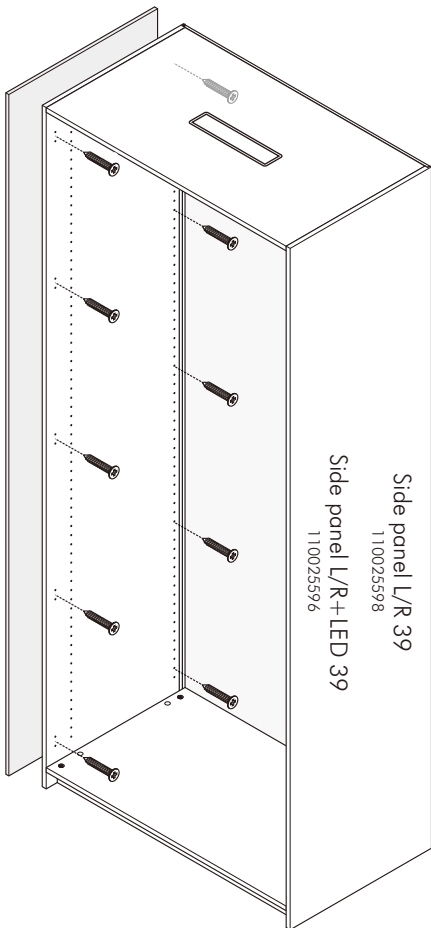

ITAL-SMART

Side filler 40 cm.

HARDWARE

-BODY SET

M4x25mm.

X 10

ASSEMBLY

-BODY SET

1.

Side filler 40cm
11 0025601,02,03,04

Side panel L/R 39
110025598
Side panel L/R+LED 39
110025596

Side panel L/R 39
110025598

Side panel L/R+LED 39
110025596

Side filler 40cm
11 0025601,02,03,04

Side filler 40cm
11 0025601,02,03,04

Side panel L/R 39
110025598
Side panel L/R+LED 39
110025596

Side filler 40cm
11 0025601,02,03,04