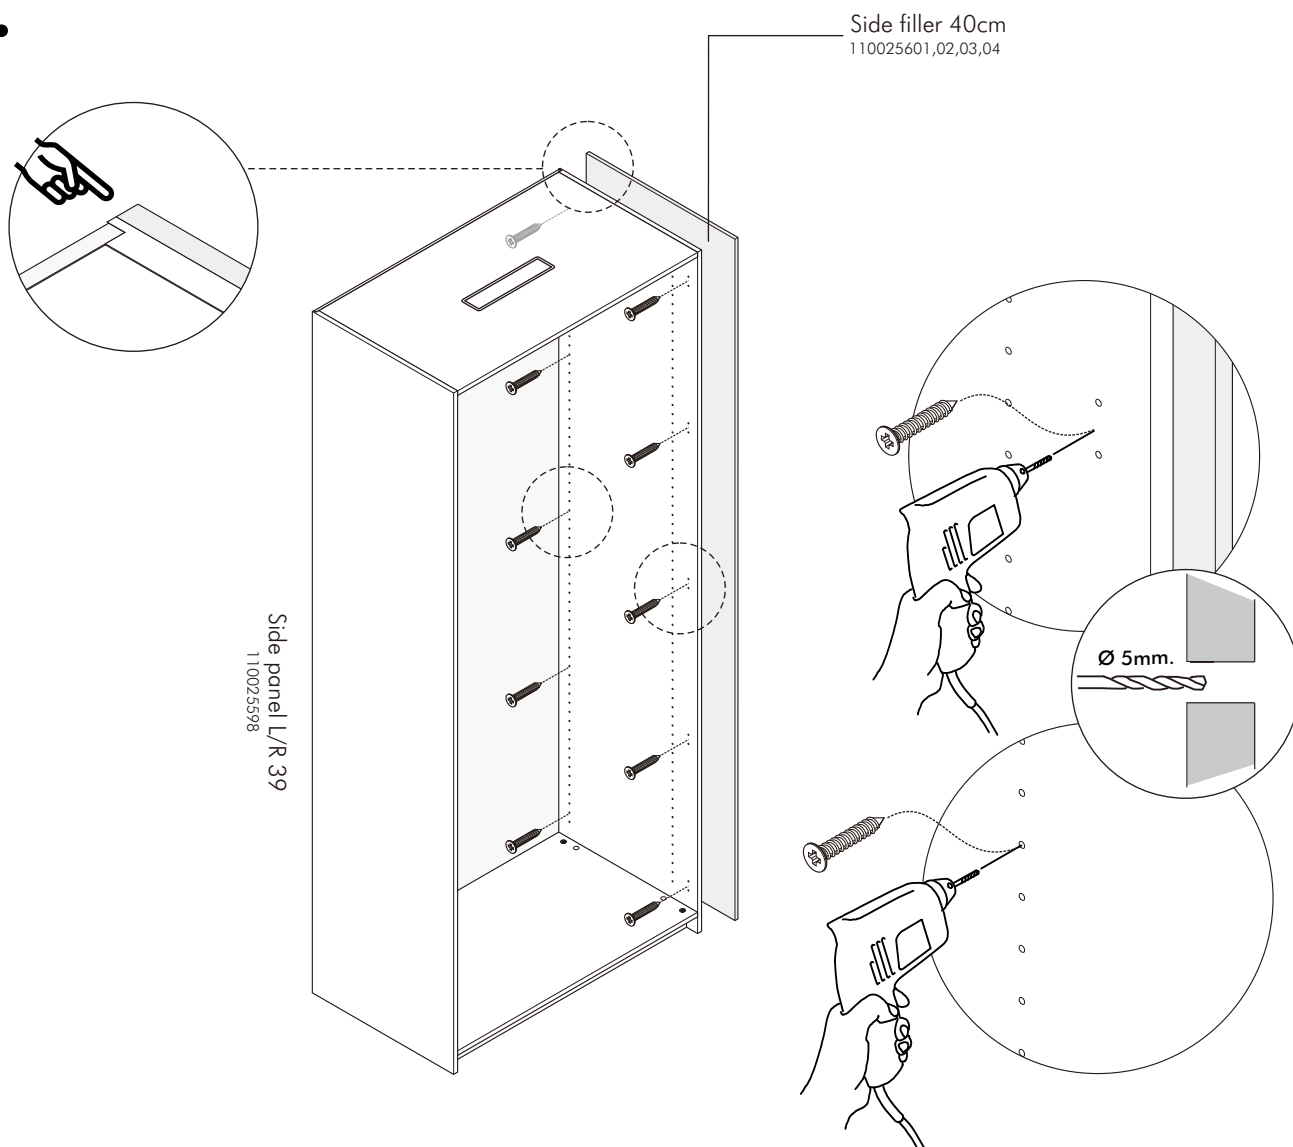

ITAL-SMART

Side filler 40 cm.

HARDWARE

-BODY SET

M4x25mm.

X 10

ASSEMBLY

-BODY SET

1.

Side filler 40cm
11 0025601,02,03,04

Side panel L/R 39
110025598
Side panel L/R+LED 39
110025596

Side panel L/R 39
110025598

Side panel L/R+LED 39
110025596

Side filler 40cm
11 0025601,02,03,04

Side filler 40cm
11 0025601,02,03,04

Side panel L/R 39
110025598
Side panel L/R+LED 39
110025596

Side filler 40cm
11 0025601,02,03,04