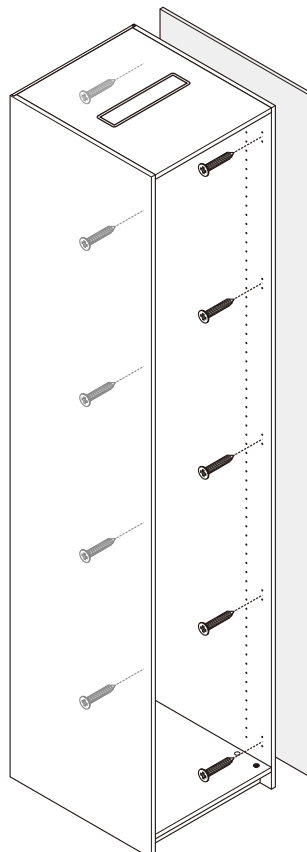

ITAL-SMART

Side filler 40 cm.

HARDWARE

-BODY SET

M4x25mm.

X 10

ASSEMBLY

-BODY SET

1.

Side filler 40cm
11 0025601,02,03,04

Side panel L/R 39
110025598
Side panel L/R+LED 39
110025596

Side panel L/R 39
110025598

Side panel L/R+LED 39
110025596

Side filler 40cm
11 0025601,02,03,04

Side filler 40cm
11 0025601,02,03,04

Side panel L/R 39
110025598
Side panel L/R+LED 39
110025596

Side filler 40cm
11 0025601,02,03,04