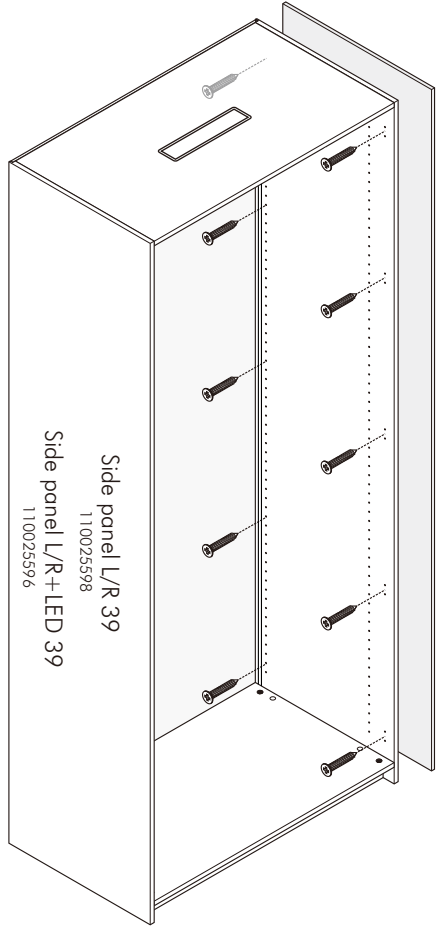

ITAL-SMART

Side filler 40 cm.

HARDWARE

-BODY SET

M4x25mm.

X 10

ASSEMBLY

-BODY SET

1.

Side filler 40cm
11 0025601,02,03,04

Side panel L/R 39
11 0025598
Side panel L/R+LED 39
11 0025596

Side panel L/R 39
11 0025598
Side panel L/R+LED 39
11 0025596

Side filler 40cm
11 0025601,02,03,04

Side filler 40cm
11 0025601,02,03,04

Side panel L/R 39
11 0025598
Side panel L/R+LED 39
11 0025596

Side filler 40cm
11 0025601,02,03,04