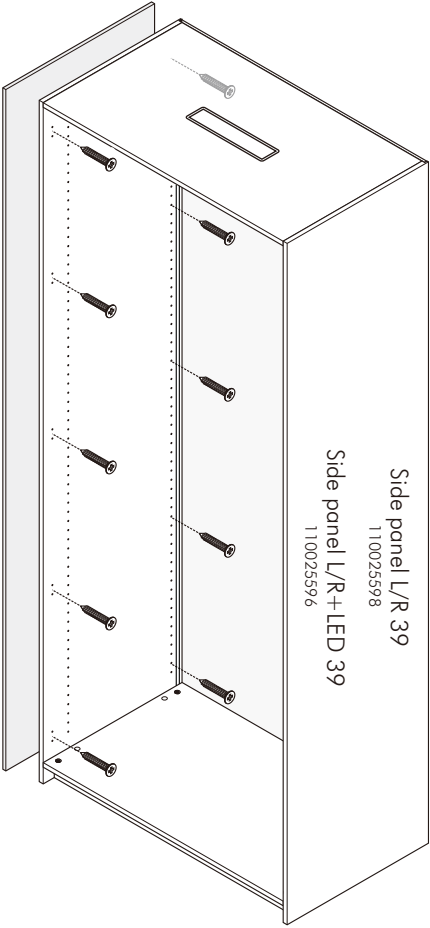

ITAL-SMART

Side filler 40 cm.

HARDWARE

-BODY SET

M4x25mm.

X 10

ASSEMBLY

-BODY SET

1.

Side filler 40cm
11 0025601,02,03,04

Side panel L/R 39
11 0025598
Side panel L/R+LED 39
11 0025596

Side panel L/R 39
11 0025598
Side panel L/R+LED 39
11 0025596

Side filler 40cm
11 0025601,02,03,04

Side filler 40cm
11 0025601,02,03,04

Side panel L/R 39
11 0025598
Side panel L/R+LED 39
11 0025596

Side filler 40cm
11 0025601,02,03,04