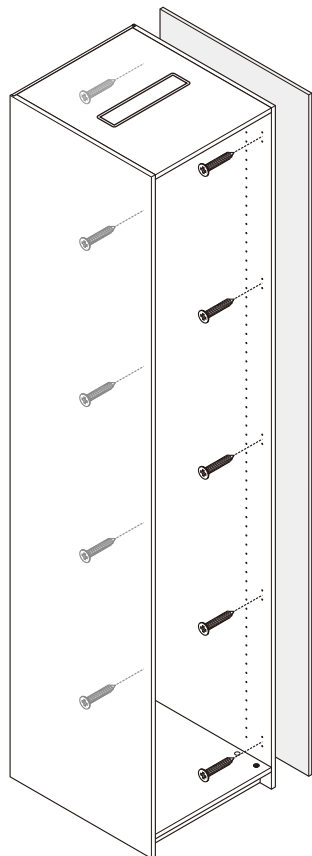

ITAL-SMART

Side filler 40 cm.

HARDWARE

-BODY SET

M4x25mm.

X 10

ASSEMBLY

-BODY SET

1.

Side filler 40cm
11 0025601,02,03,04

Side panel L/R 39
11 0025598
Side panel L/R+LED 39
11 0025596

Side panel L/R 39
11 0025598
Side panel L/R+LED 39
11 0025596

Side filler 40cm
11 0025601,02,03,04

Side filler 40cm
11 0025601,02,03,04

Side panel L/R 39
11 0025598
Side panel L/R+LED 39
11 0025596

Side filler 40cm
11 0025601,02,03,04