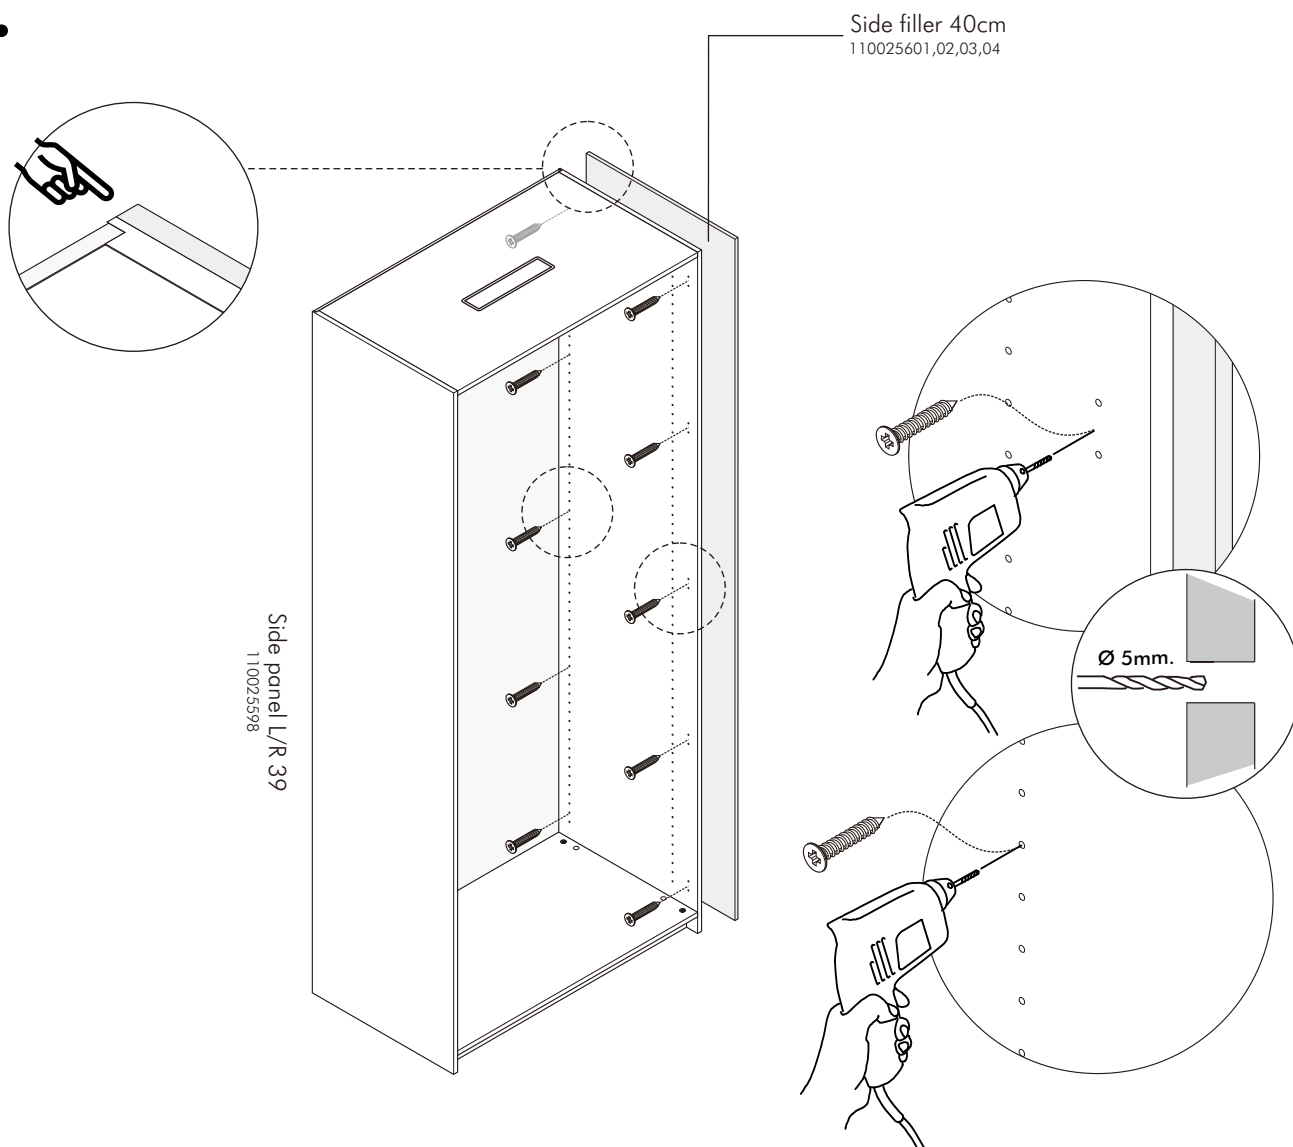

ITAL-SMART

Side filler 40 cm.

HARDWARE

-BODY SET

M4x25mm.

X 10

ASSEMBLY

-BODY SET

1.

Side filler 40cm
11 0025601,02,03,04

Side panel L/R 39
11 0025598
Side panel L/R+LED 39
11 0025596

Side panel L/R 39
11 0025598
Side panel L/R+LED 39
11 0025596

Side filler 40cm
11 0025601,02,03,04

Side filler 40cm
11 0025601,02,03,04

Side panel L/R 39
11 0025598
Side panel L/R+LED 39
11 0025596

Side filler 40cm
11 0025601,02,03,04