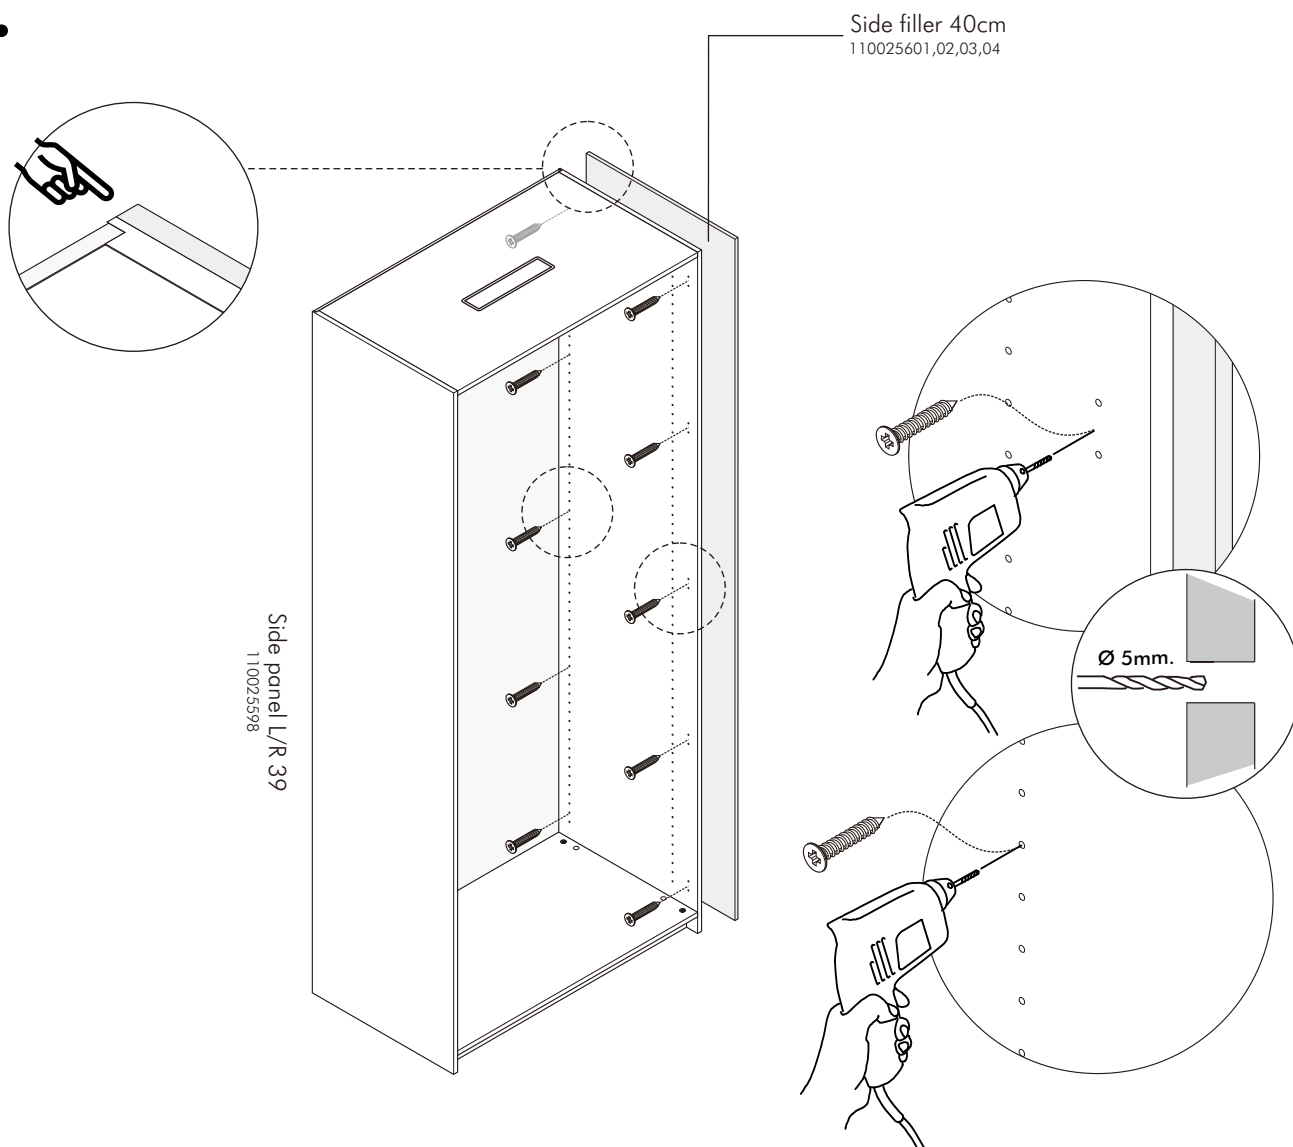

# ITAL-SMART

Side filler 40 cm.

# HARDWARE

-BODY SET

M4x25mm.

**X 10**

# ASSEMBLY

-BODY SET

**1.**

Side filler 40cm  
11 0025601,02,03,04

Side panel L/R 39  
110025598  
Side panel L/R+LED 39  
110025596

Side panel L/R 39  
110025598

Side panel L/R+LED 39  
110025596

Side filler 40cm  
11 0025601,02,03,04