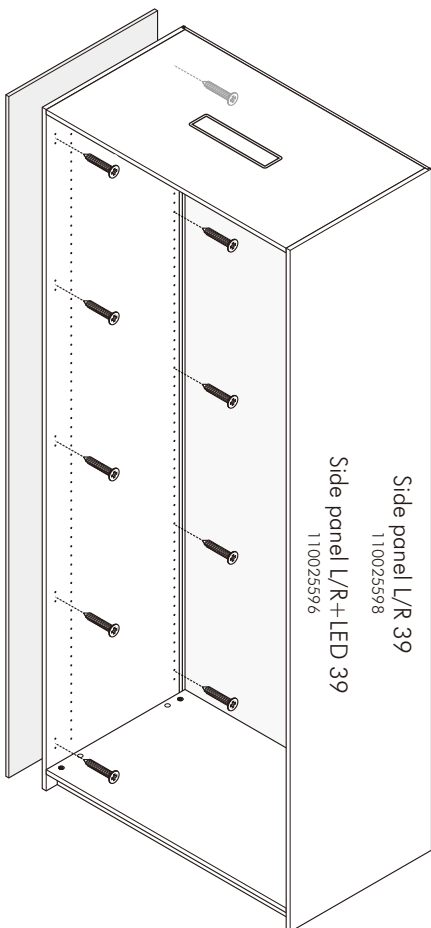

# ITAL-SMART

Side filler 40 cm.

# HARDWARE

-BODY SET

M4x25mm.

**X 10**

# ASSEMBLY

-BODY SET

**1.**

Side filler 40cm  
11 0025601,02,03,04

Side panel L/R 39  
110025598  
Side panel L/R+LED 39  
110025596

Side panel L/R 39  
110025598

Side panel L/R+LED 39  
110025596

Side filler 40cm  
11 0025601,02,03,04

Side filler 40cm  
11 0025601,02,03,04

Side panel L/R 39  
110025598  
Side panel L/R+LED 39  
110025596

Side filler 40cm  
11 0025601,02,03,04