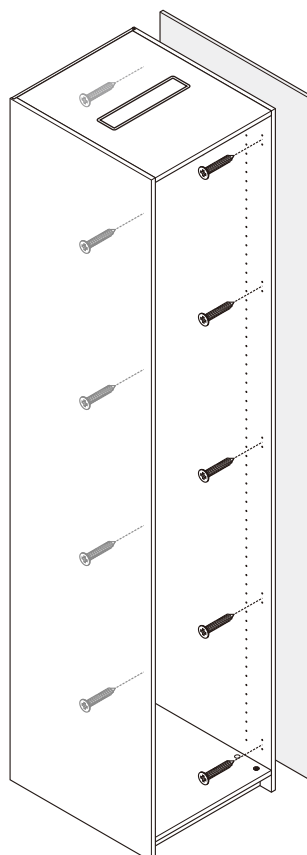

# ITAL-SMART

Side filler 40 cm.

# HARDWARE

-BODY SET

M4x25mm.

**X 10**

# ASSEMBLY

-BODY SET

**1.**

Side filler 40cm  
11 0025601,02,03,04

Side panel L/R 39  
110025598  
Side panel L/R+LED 39  
110025596

Side panel L/R 39  
110025598

Side panel L/R+LED 39  
110025596

Side filler 40cm  
11 0025601,02,03,04

Side filler 40cm  
11 0025601,02,03,04

Side panel L/R 39  
110025598  
Side panel L/R+LED 39  
110025596

Side filler 40cm  
11 0025601,02,03,04