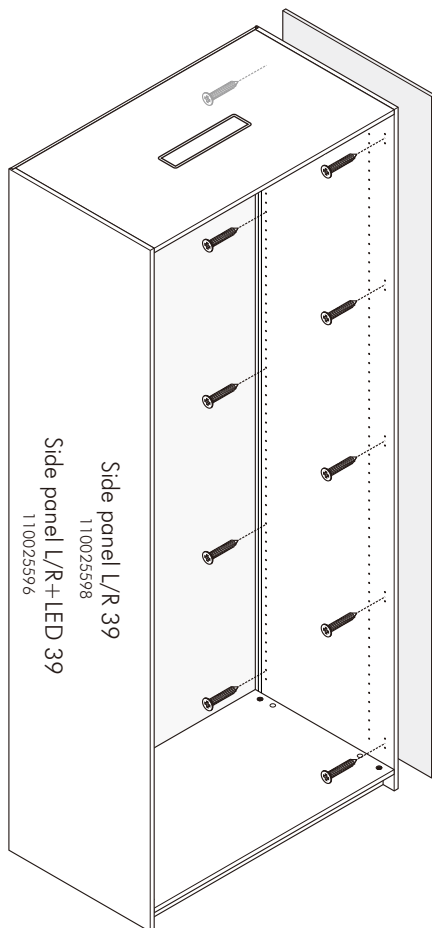

# ITAL-SMART

Side filler 40 cm.

# HARDWARE

-BODY SET

M4x25mm.

**X 10**

# ASSEMBLY

-BODY SET

**1.**

Side filler 40cm  
11 0025601,02,03,04

Side panel L/R 39  
110025598  
Side panel L/R+LED 39  
110025596

Side panel L/R 39  
110025598

Side panel L/R+LED 39  
110025596

Side filler 40cm  
11 0025601,02,03,04

Side filler 40cm  
11 0025601,02,03,04

Side panel L/R 39  
110025598  
Side panel L/R+LED 39  
110025596

Side filler 40cm  
11 0025601,02,03,04