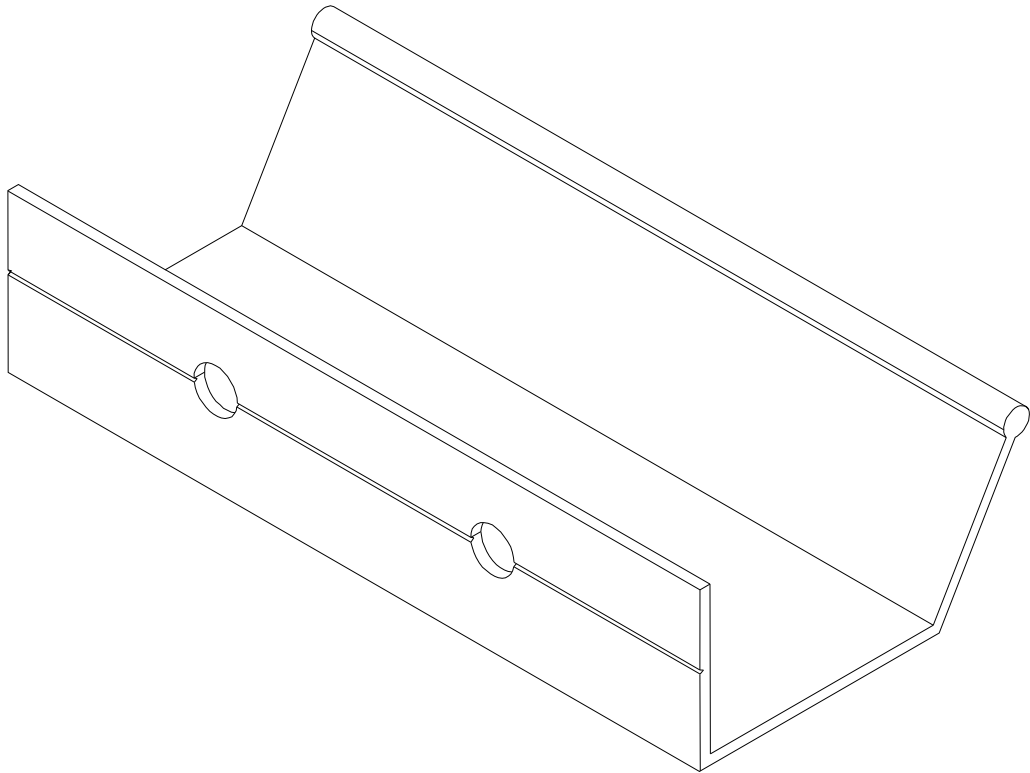

MONDE

Aluminium handle L/R

HARDWARE

x 1

#6x3/8"

x 2