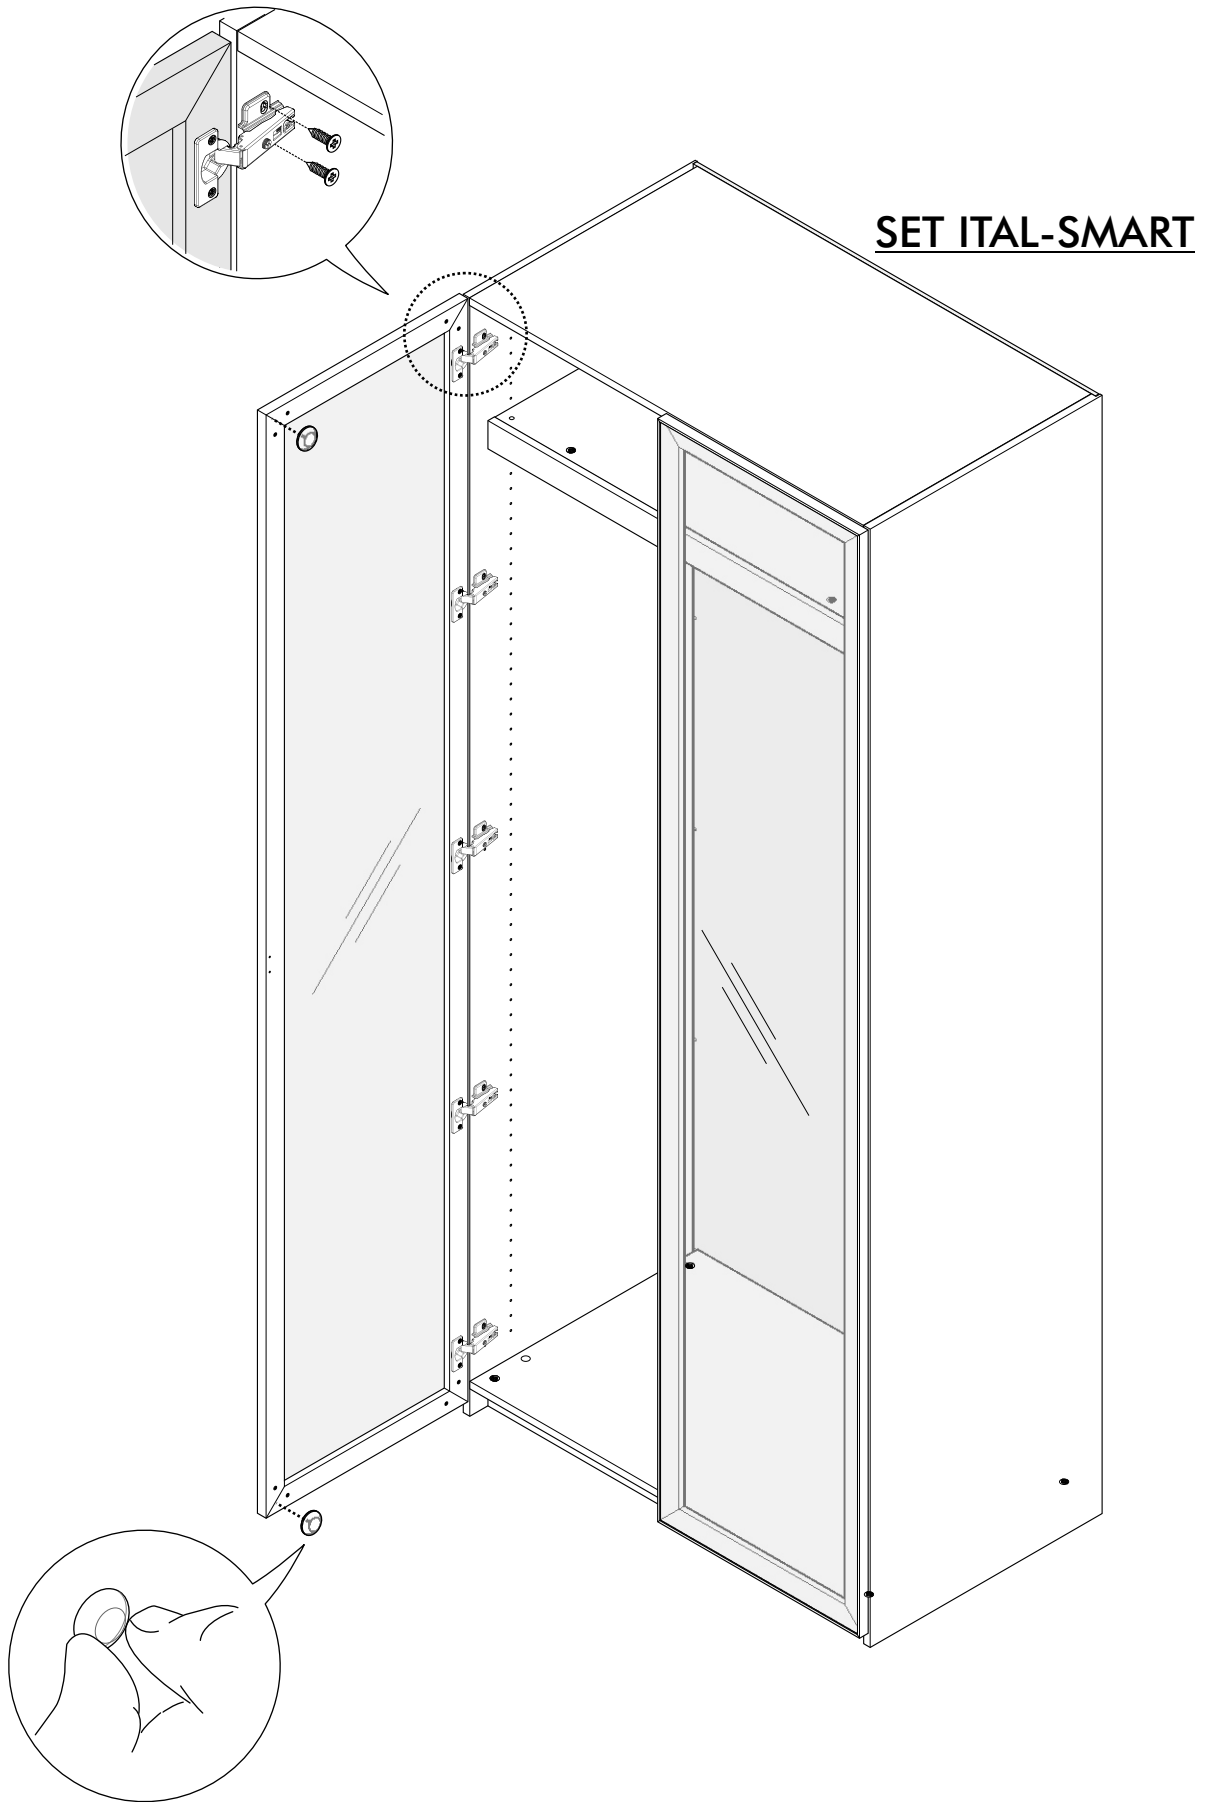

MONDE

Mirror door L/R no handle

Glass door L/R no handle

CONNECT SYSTEM

1.

2.

SET ITAL-SMART