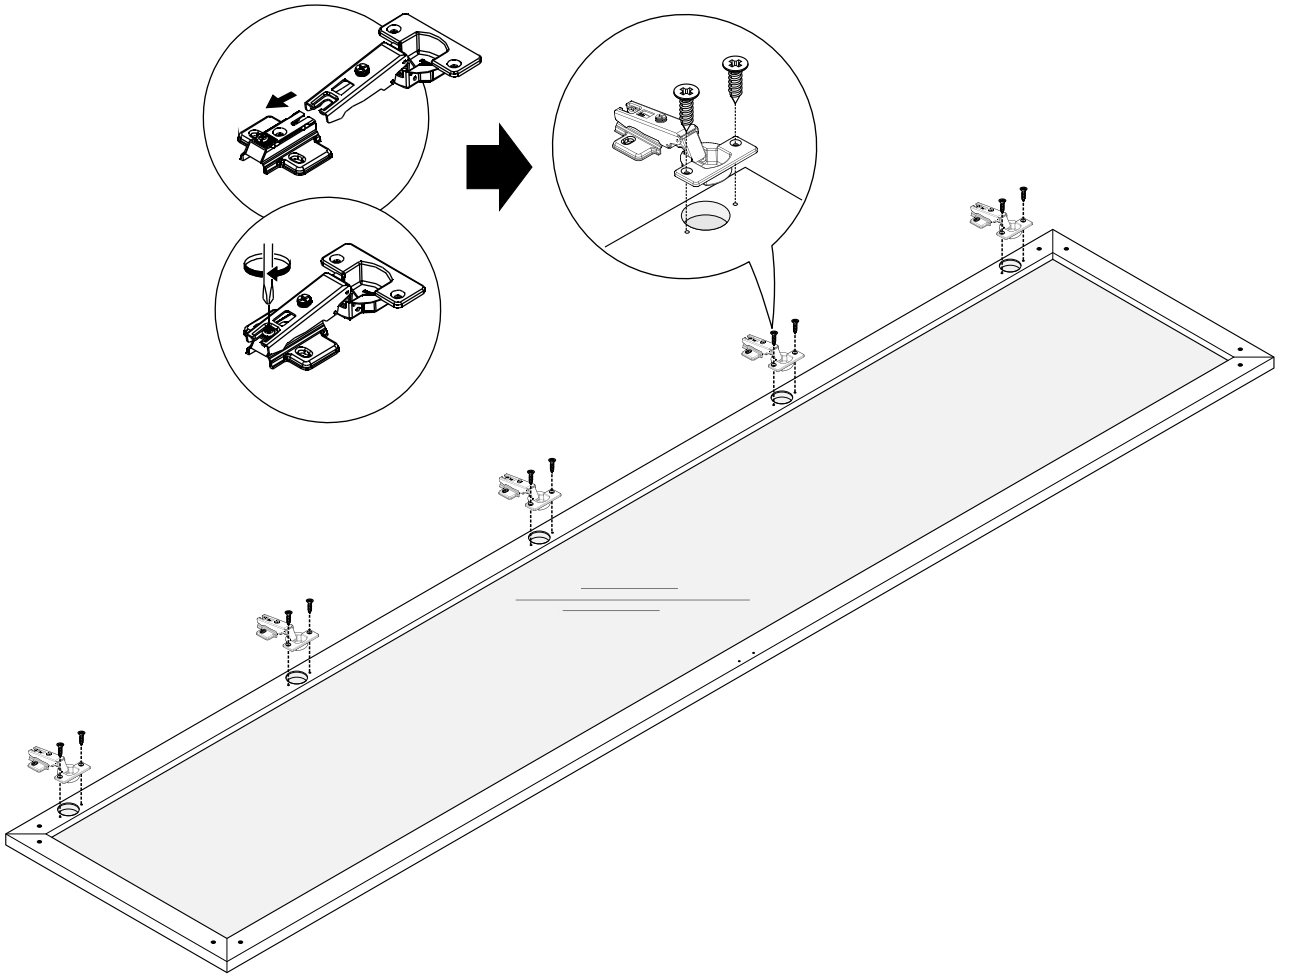

MONDE

Mirror door L/R no handle

Glass door L/R no handle

CONNECT SYSTEM

1.

2.

SET ITAL-SMART