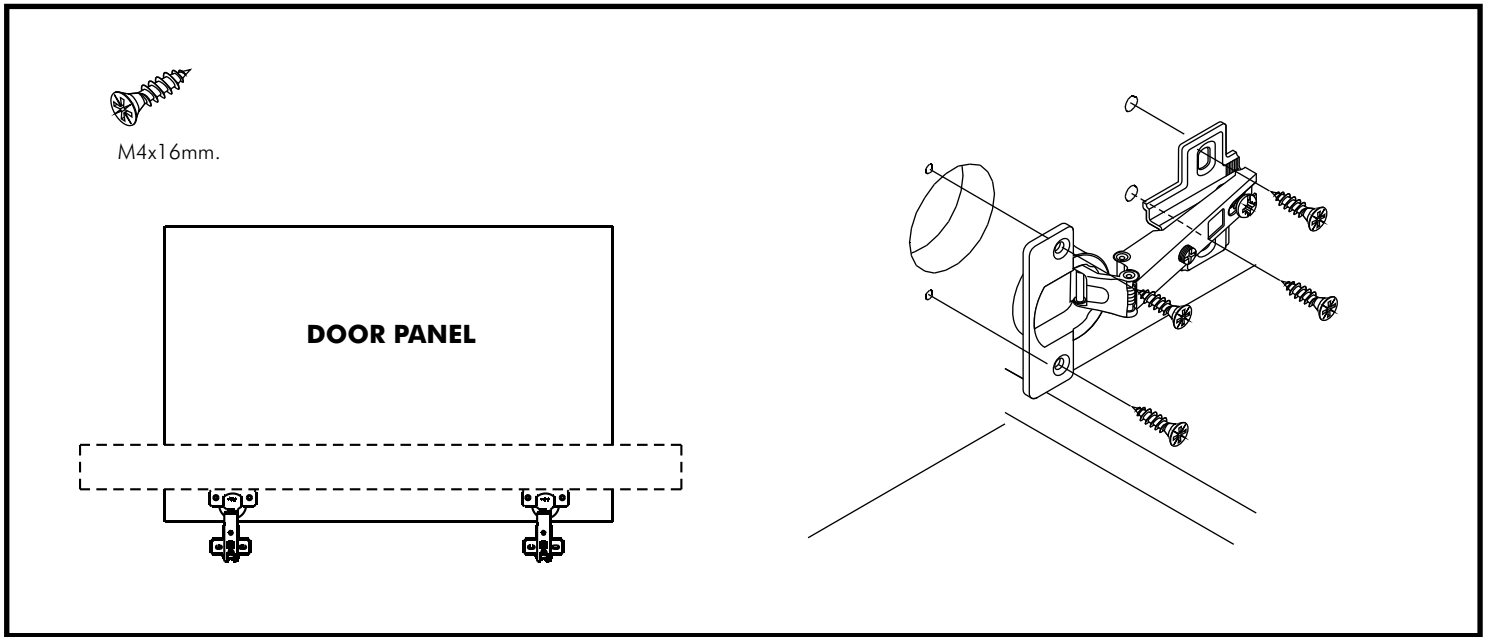

MONDE

Mirror door L/R no handle

Glass door L/R no handle

CONNECT SYSTEM

1.

2.

SET ITAL-SMART