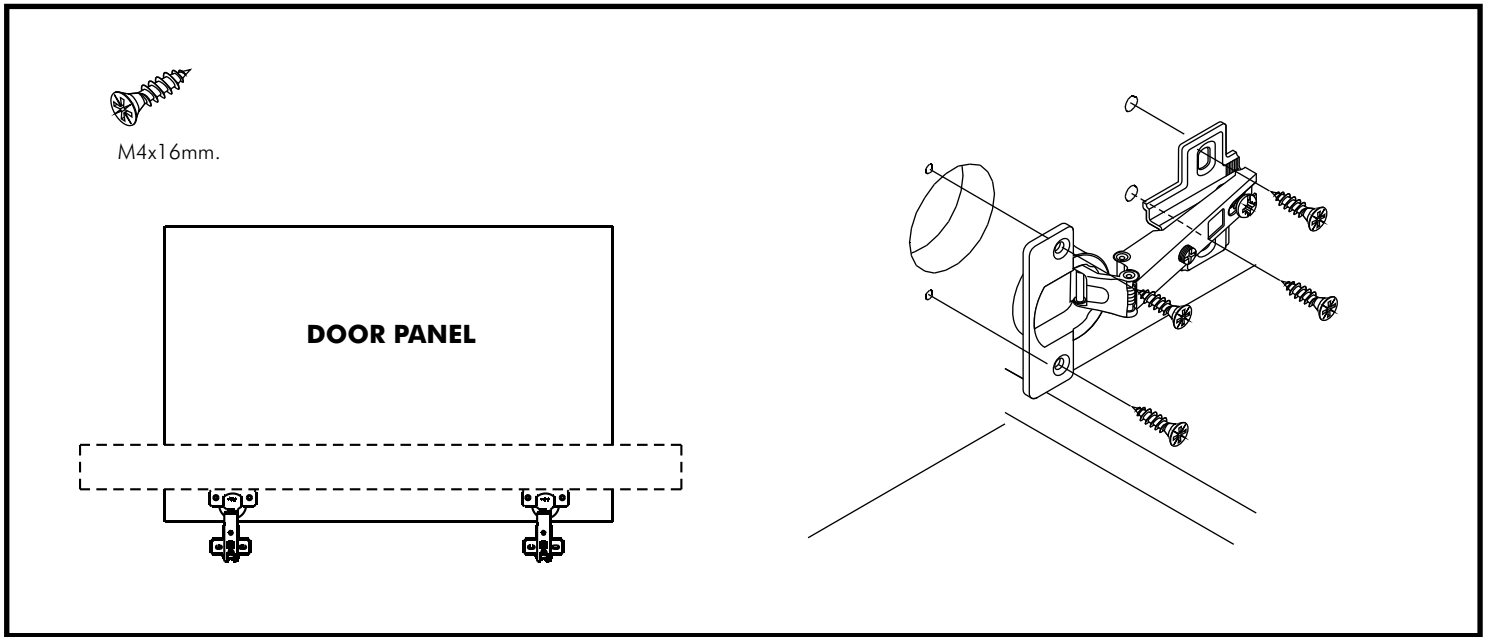

MONDE

Top glass door panel L/R

Top mirror door panel L/R

CONNECT SYSTEM

1.

2.

OPTION:A

SET ITAL-SMART