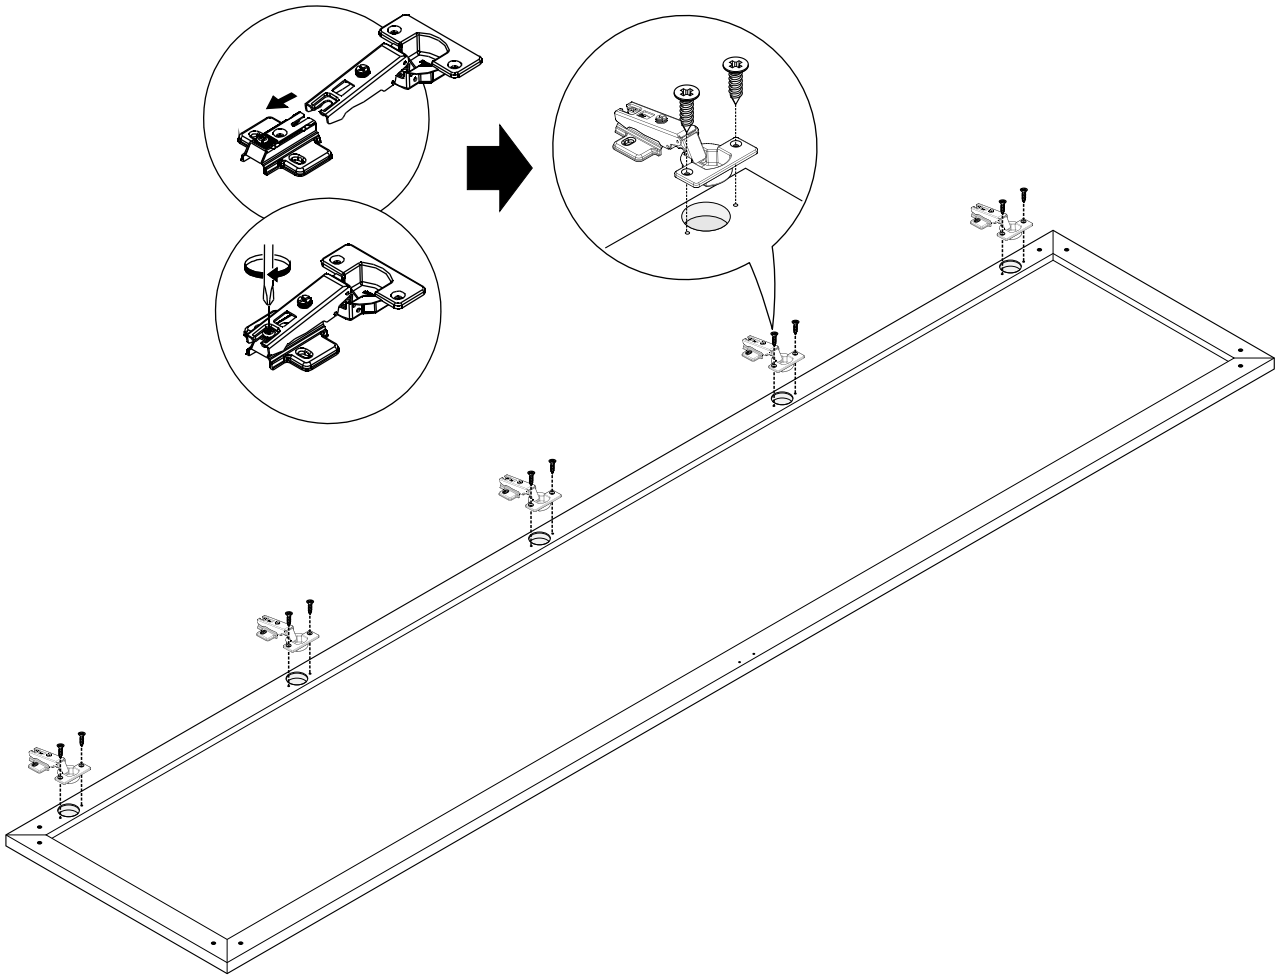

MONDE

Patina door L/R no handle

CONNECT SYSTEM

1.

2.

SET ITAL-SMART