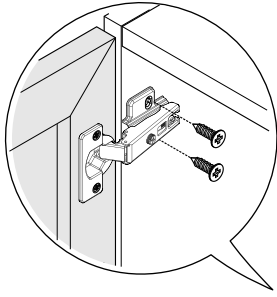

MONDE

Patina door L/R no handle

CONNECT SYSTEM

1.

2.

SET ITAL-SMART