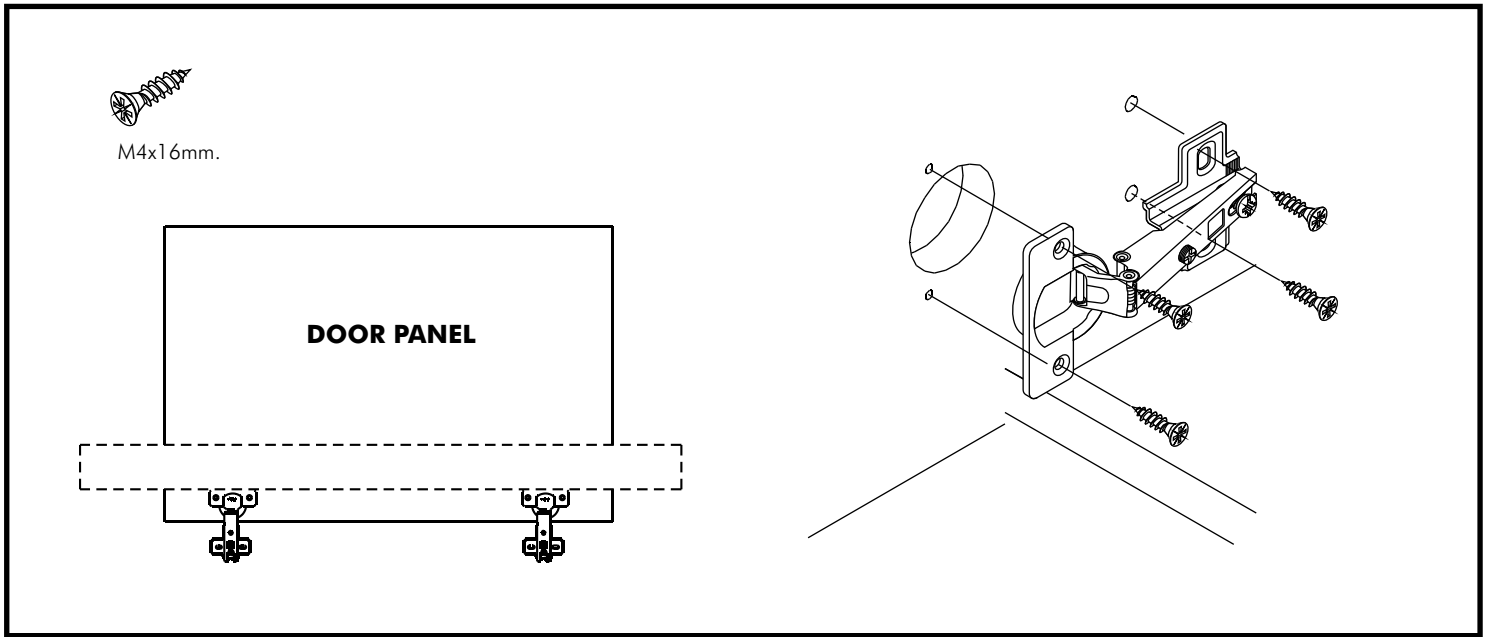

MONDE

Patina door L/R no handle

CONNECT SYSTEM

1.

2.

SET ITAL-SMART