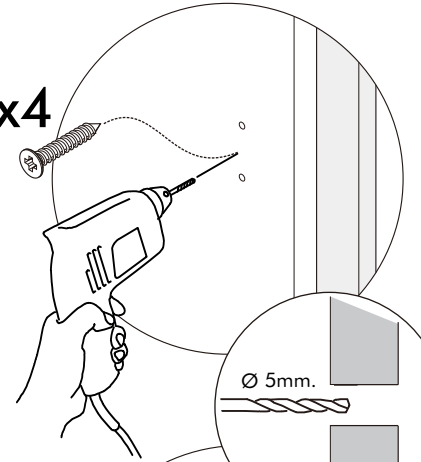

# HARDWARE

-BODY SET

M4x25mm.

**X 4**

# PART

**1.**

Top side filler 60cm  
110025867,110025868,110025869  
110025866,110025867

Top box 100 cm/57  
110025619

**x4**

Ø 5mm.

Top box 50 cm/57  
110025620

Top side filler 60cm  
110025867,110025868,110025869  
110025866,110025867