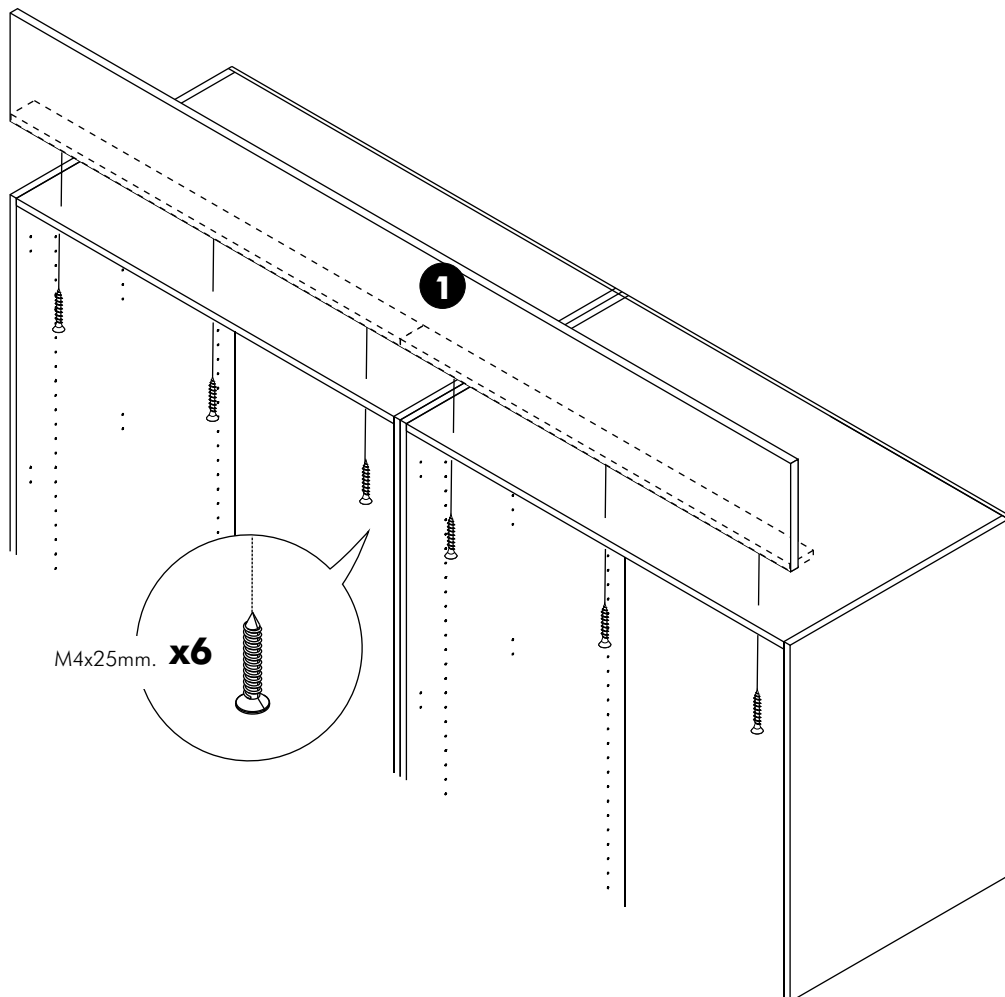

ITAL-SMART

Top filler W200H24

CONNECT SYSTEM

HARDWARE

-BODY SET

PART

1.

2.

3.

4.

5.