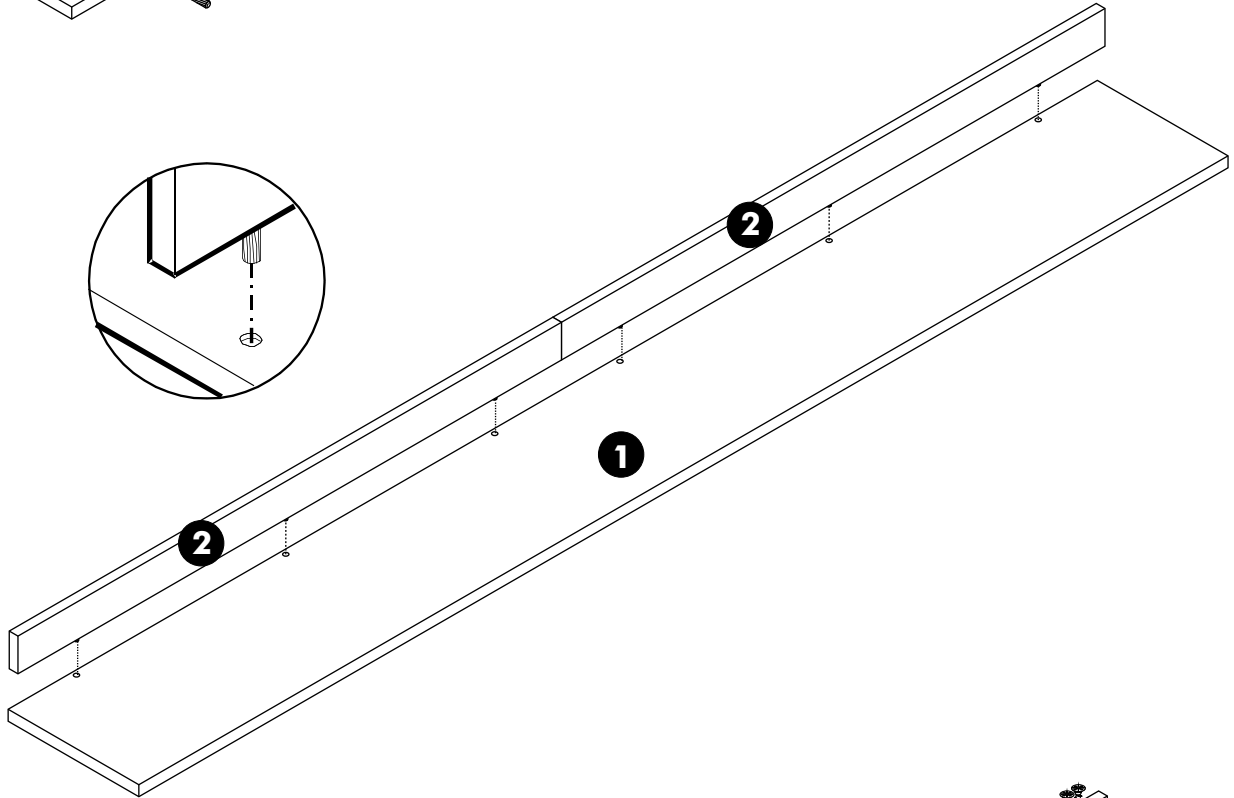

ITAL-SMART

Top filler W200H24

CONNECT SYSTEM

HARDWARE

-BODY SET

PART

1.

2.

3.

4.

5.