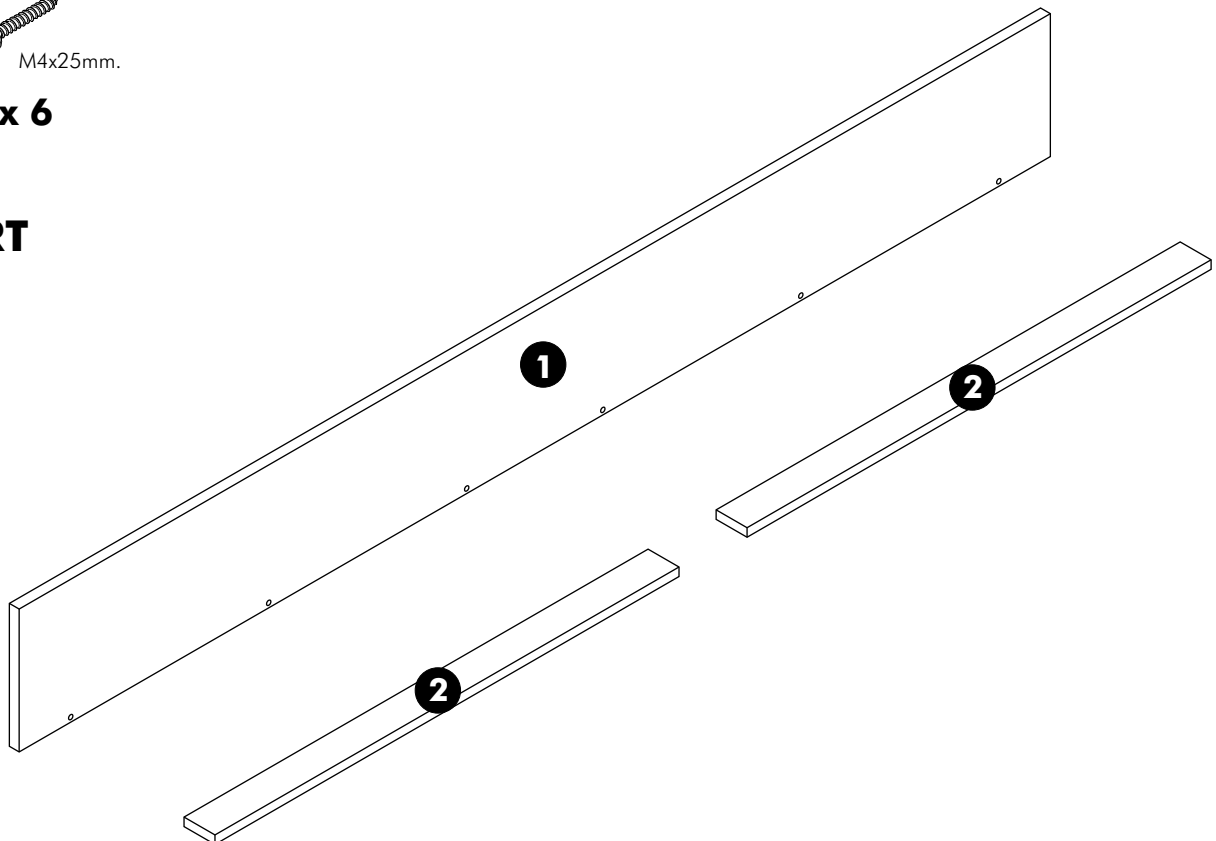

ITAL-SMART

Top filler W200H24

CONNECT SYSTEM

HARDWARE

-BODY SET

PART

1.

2.

3.

4.

5.