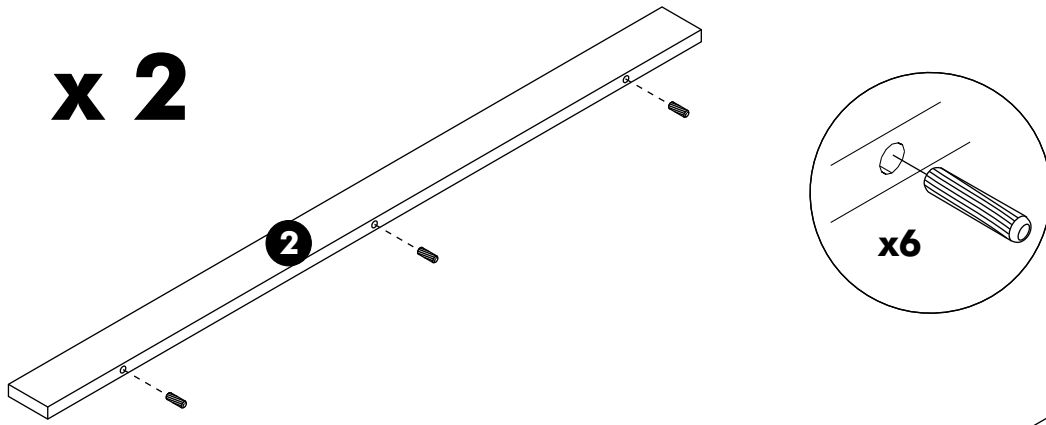

ITAL-SMART

Top filler W200H24

CONNECT SYSTEM

HARDWARE

-BODY SET

PART

1.

2.