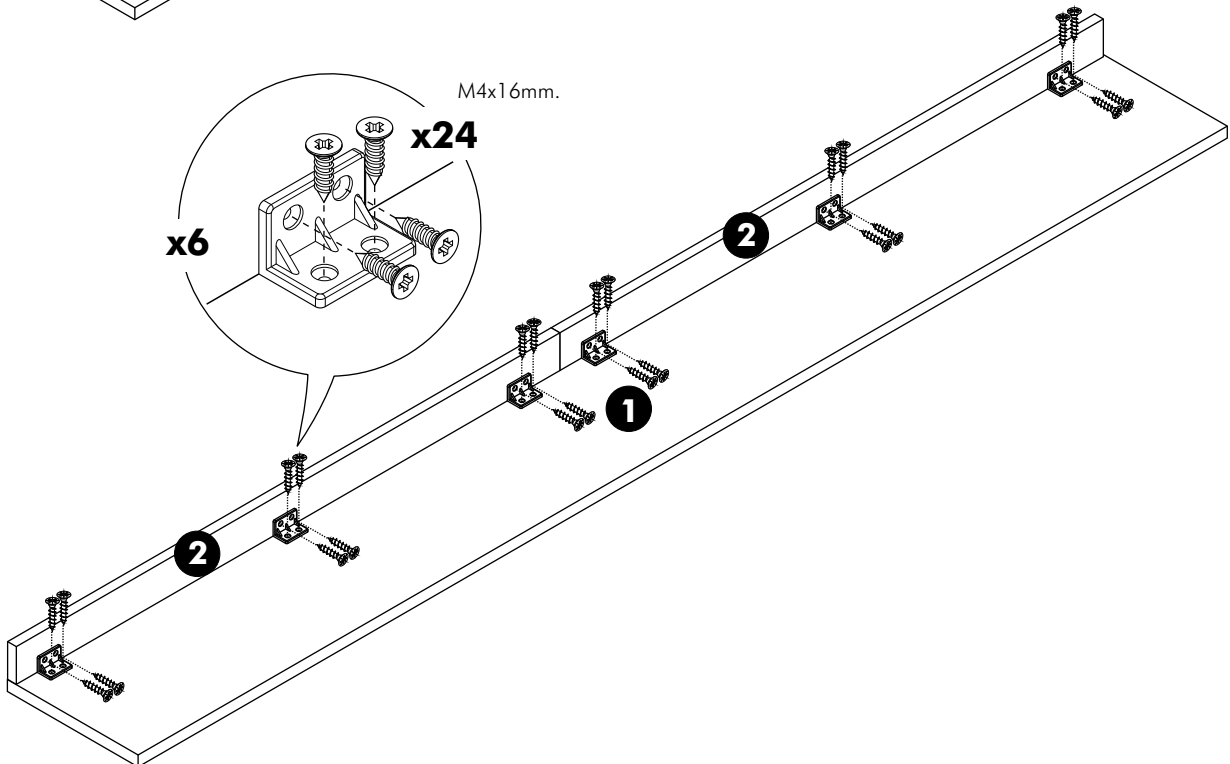

ITAL-SMART

Top filler W200H24

CONNECT SYSTEM

HARDWARE

-BODY SET

PART

1.

2.

3.

4.

5.