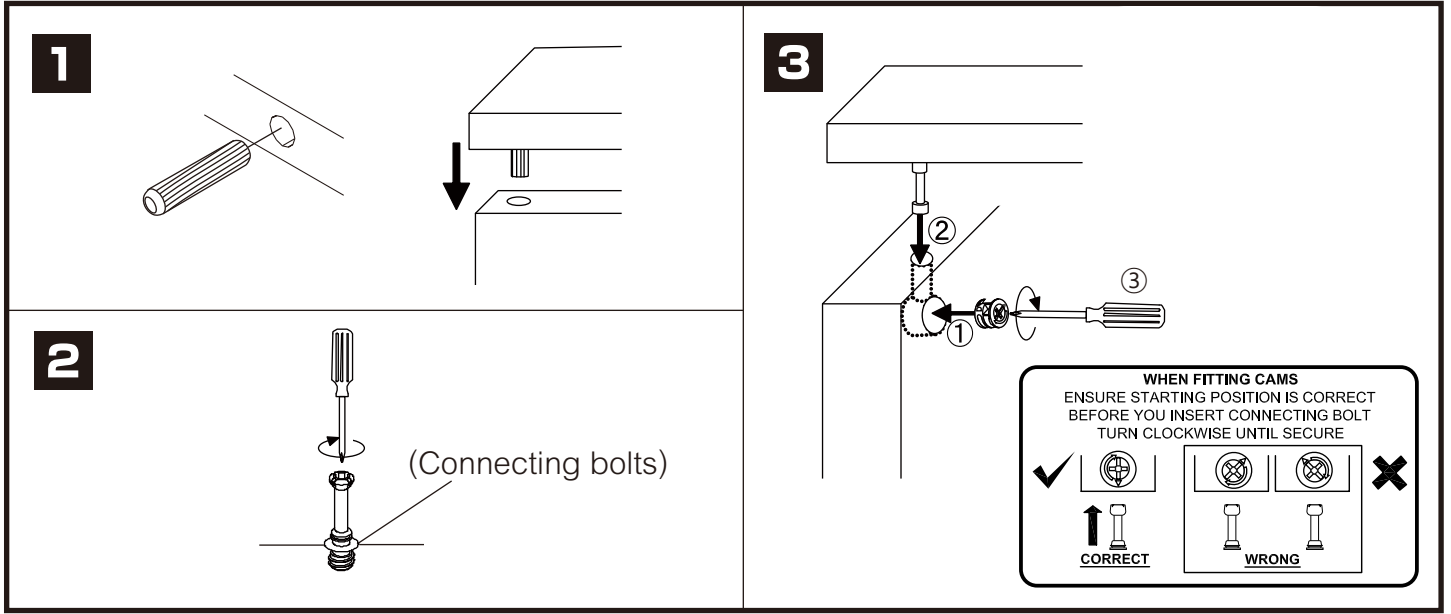

ITAL-SMART

Top filler W200H24

CONNECT SYSTEM

HARDWARE

-BODY SET

PART

1.

2.