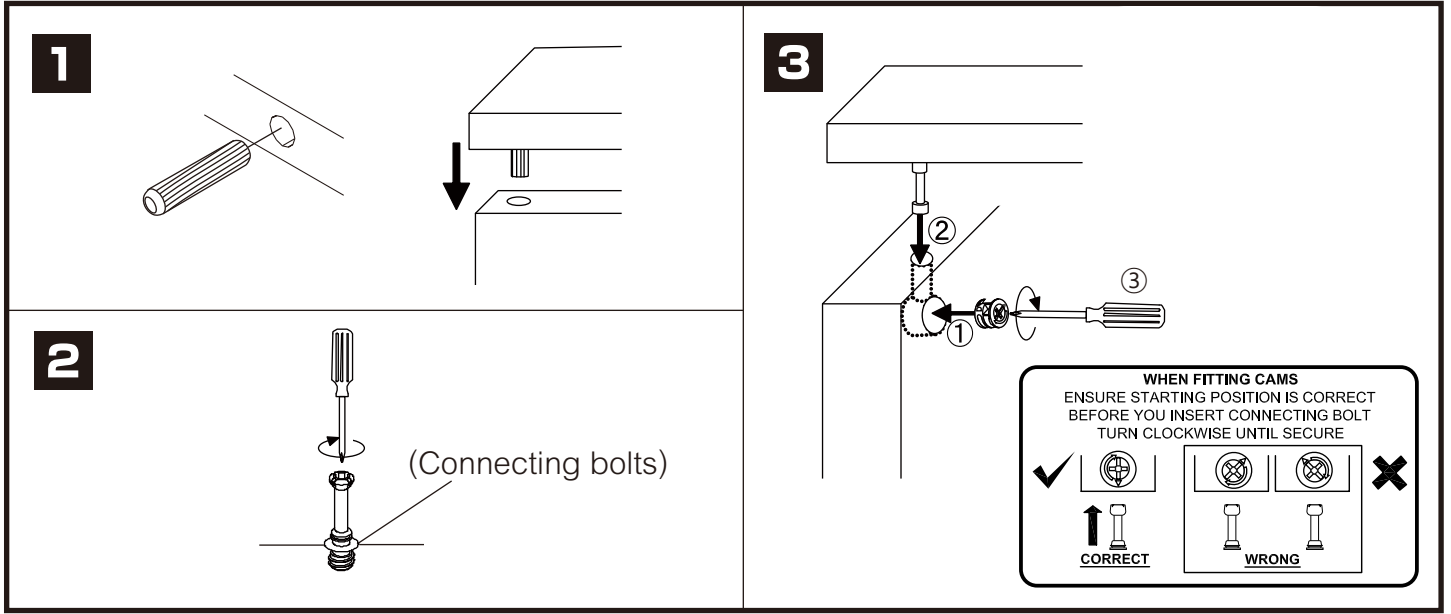

# ITAL-SMART

**Top filler W200H24**

# HARDWARE

-BODY SET

**x 6**

**x 6**

M4x16mm.

**x 28**

**x 1**

M4x25mm.