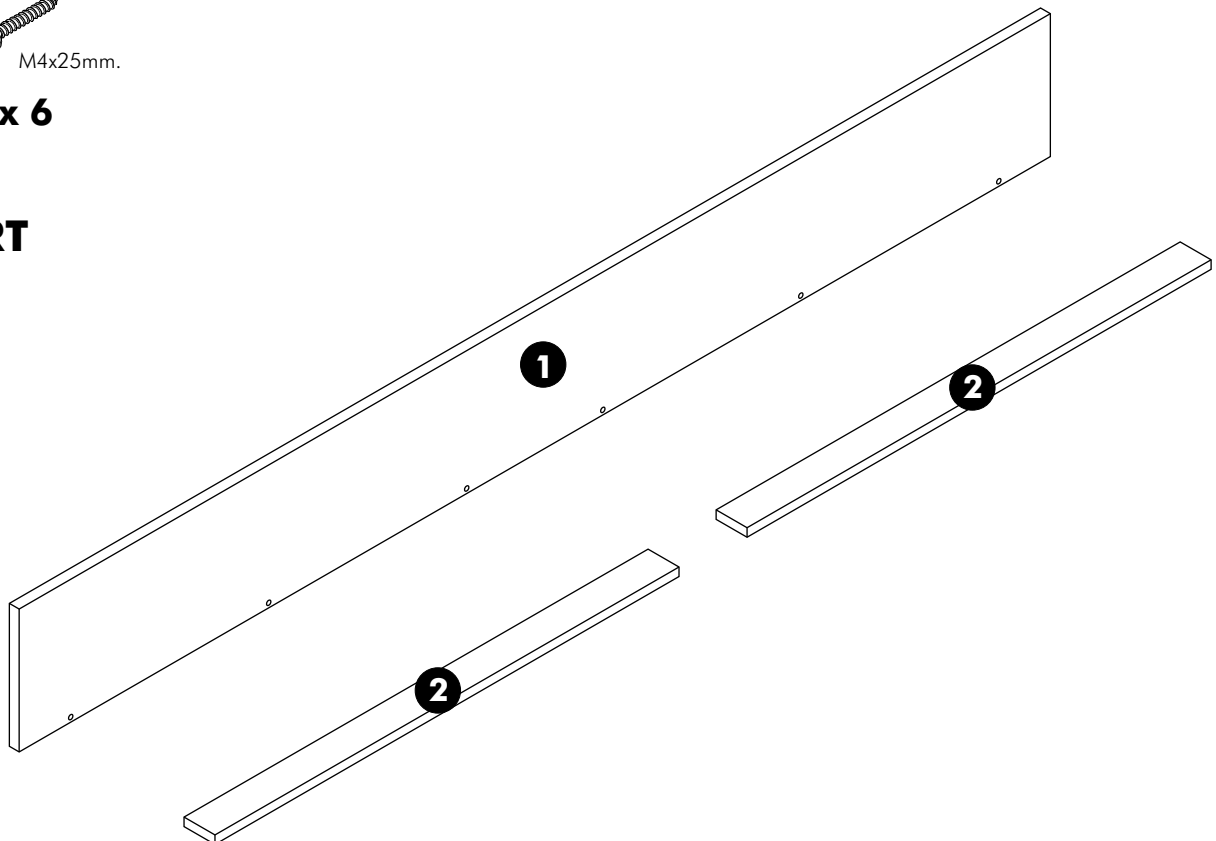

# ITAL-SMART

**Top filler W200H24**

# HARDWARE

-BODY SET

**x 6**

**x 6**

M4x16mm.

**x 28**

**x 1**

M4x25mm.

**x 6**

# PART

1.

2.

3.

4.

5.