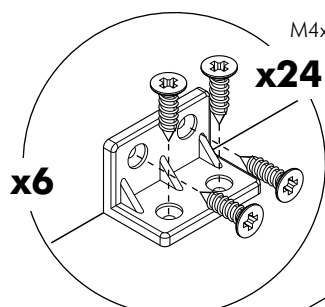

ITAL-SMART

Top filler W200H40

CONNECT SYSTEM

HARDWARE

-BODY SET

PART

1.

x 2

2.

3.

4.

5.