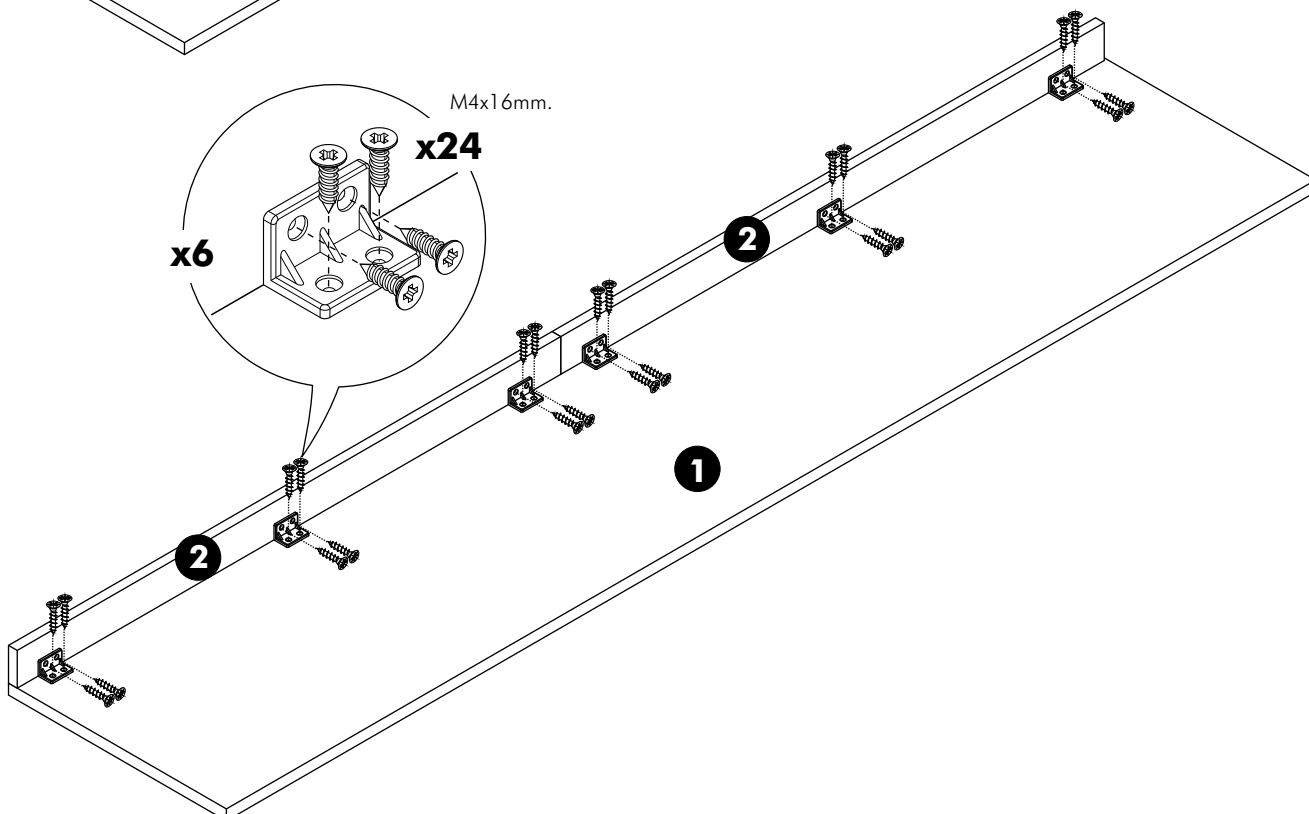

ITAL-SMART

Top filler W200H40

CONNECT SYSTEM

HARDWARE

-BODY SET

PART

1.

x 2

2.

3.

4.

5.