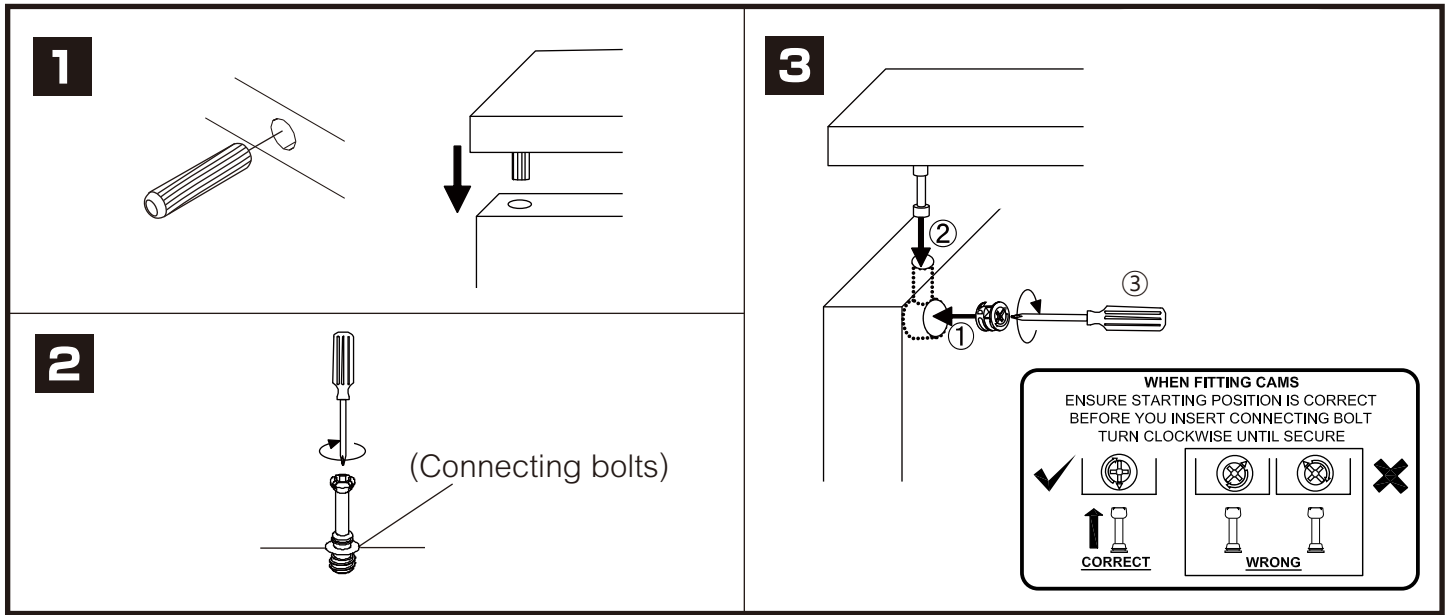

ITAL-SMART

Top filler W200H40

CONNECT SYSTEM

HARDWARE

-BODY SET

PART

1.

x 2