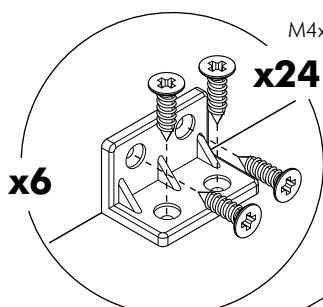

ITAL-SMART

Top filler W200H40

CONNECT SYSTEM

HARDWARE

-BODY SET

PART

1.

x 2

2.

3.

4.

5.