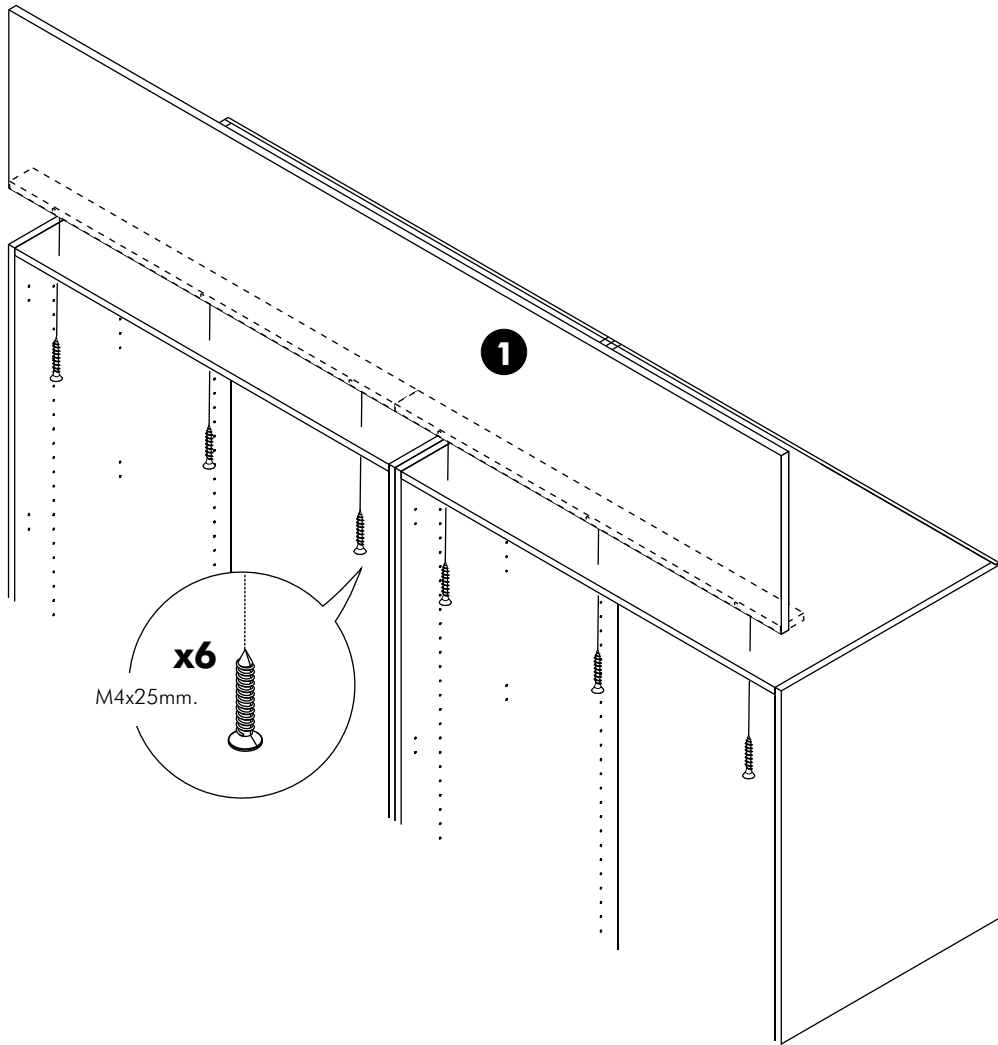

ITAL-SMART

Top filler W200H40

CONNECT SYSTEM

HARDWARE

-BODY SET

PART

1.

x 2

2.

3.

4.

5.