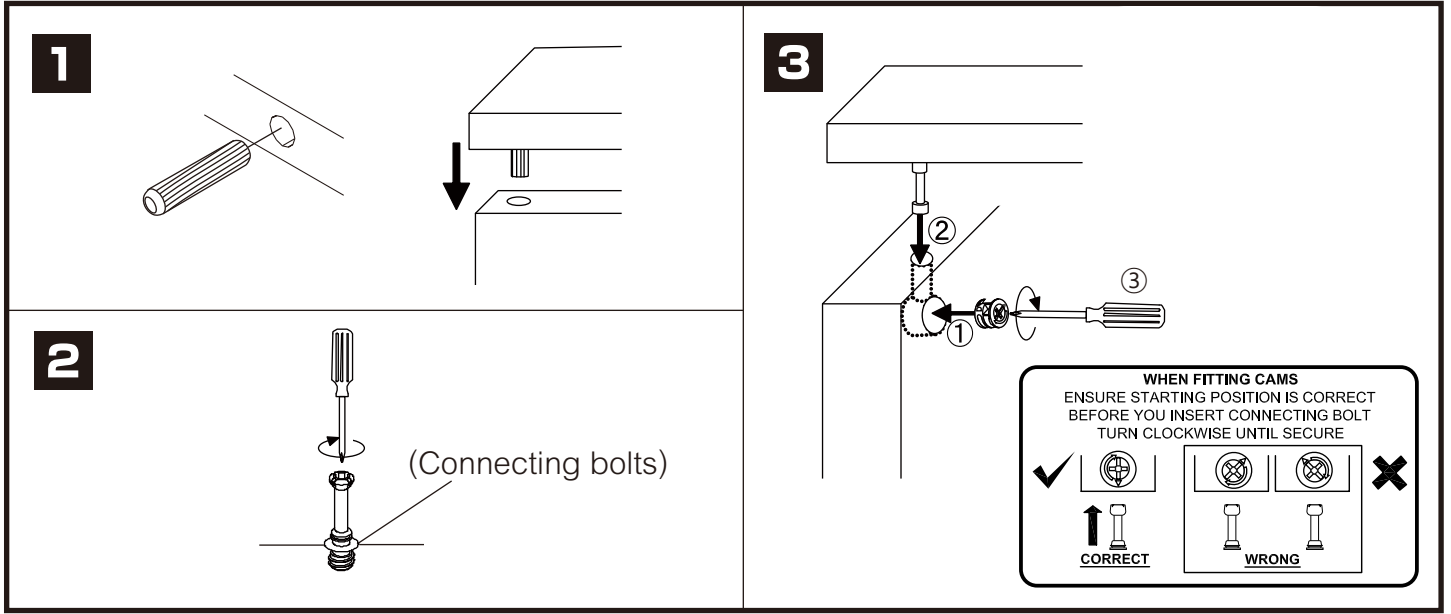

ITAL-SMART

Top filler W200H40

CONNECT SYSTEM

HARDWARE

-BODY SET

PART

1.

x 2