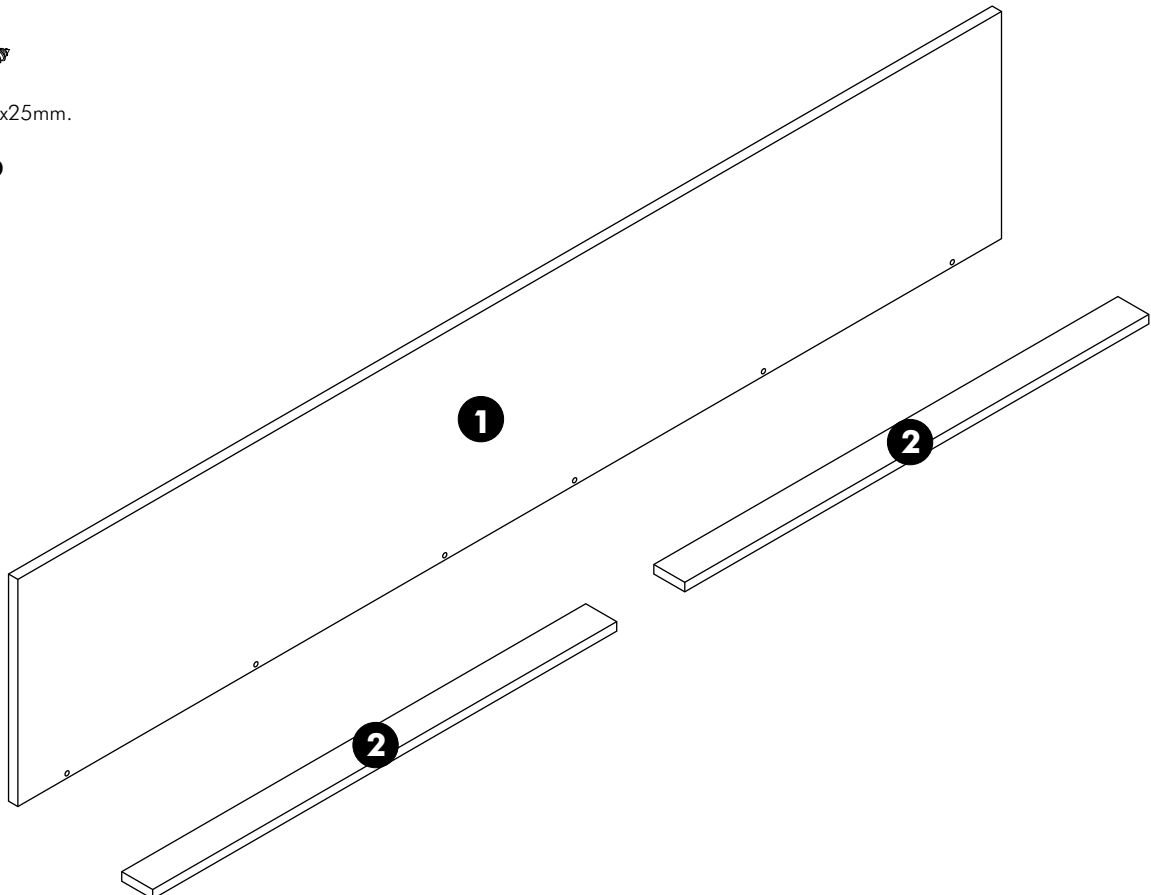

ITAL-SMART

Top filler W200H40

CONNECT SYSTEM

HARDWARE

-BODY SET

PART

1.

x 2

2.

3.

4.

5.