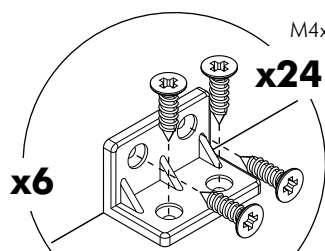

ITAL-SMART

Top filler W200H40

CONNECT SYSTEM

HARDWARE

-BODY SET

PART

1.

x 2

2.

3.

4.

5.