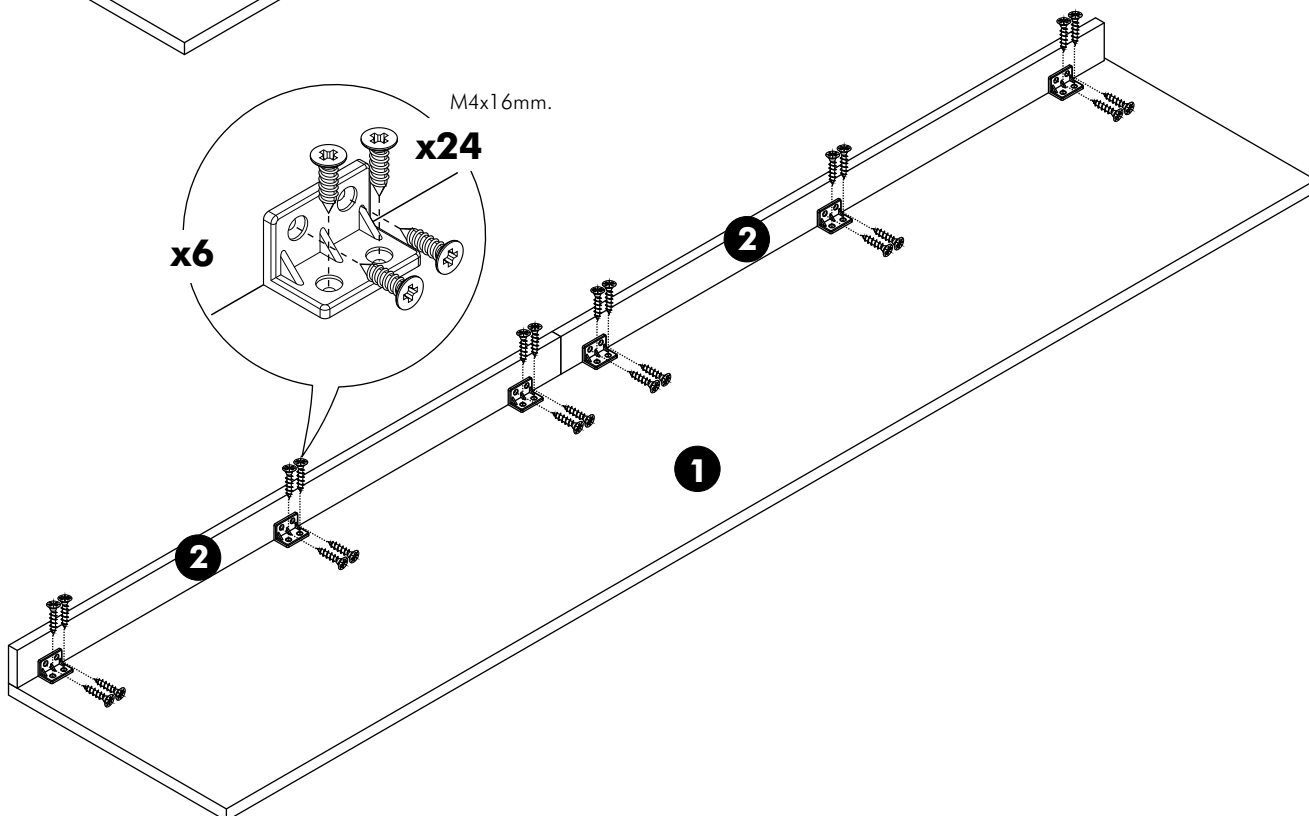

ITAL-SMART

Top filler W200H40

CONNECT SYSTEM

HARDWARE

-BODY SET

PART

1.

x 2

2.

3.

4.

5.