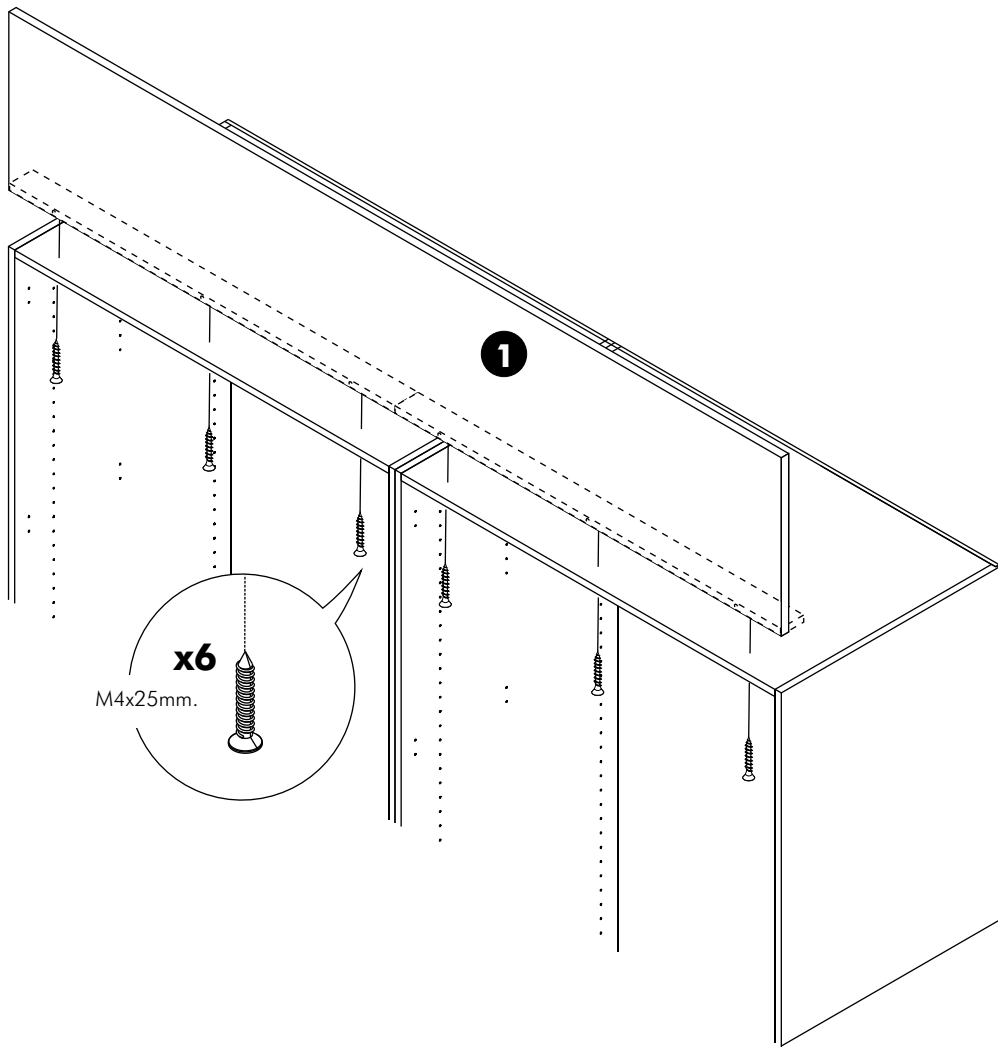

ITAL-SMART

Top filler W200H40

CONNECT SYSTEM

HARDWARE

-BODY SET

PART

1.

x 2

2.

3.

4.

5.