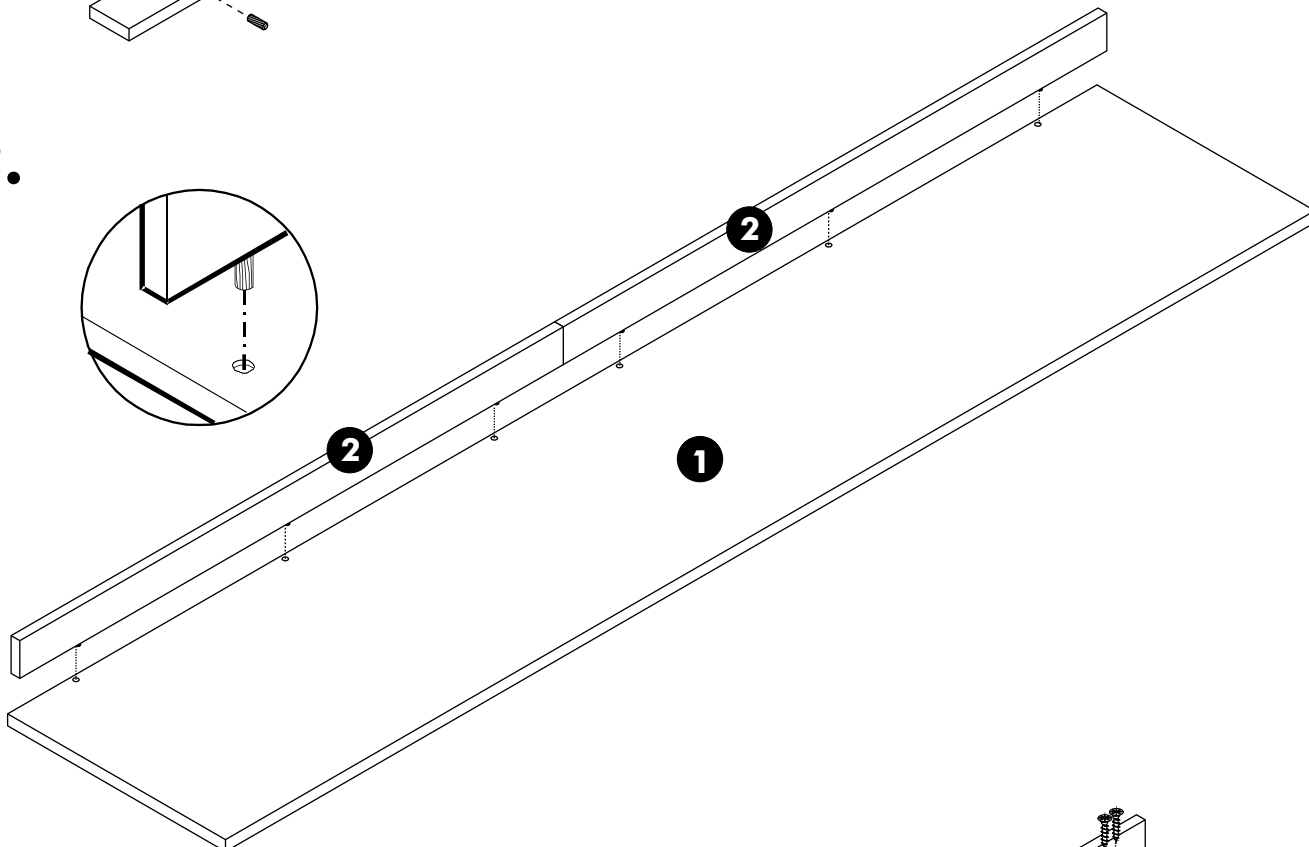

ITAL-SMART

Top filler W200H40

CONNECT SYSTEM

HARDWARE

-BODY SET

PART

1.

x 2

2.

3.

4.

5.