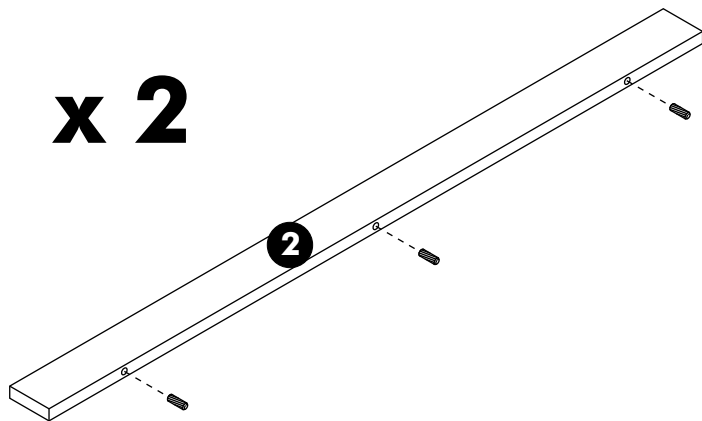

ITAL-SMART

Top filler W200H40

CONNECT SYSTEM

HARDWARE

-BODY SET

PART

1.

x 2

2.

3.

4.

5.