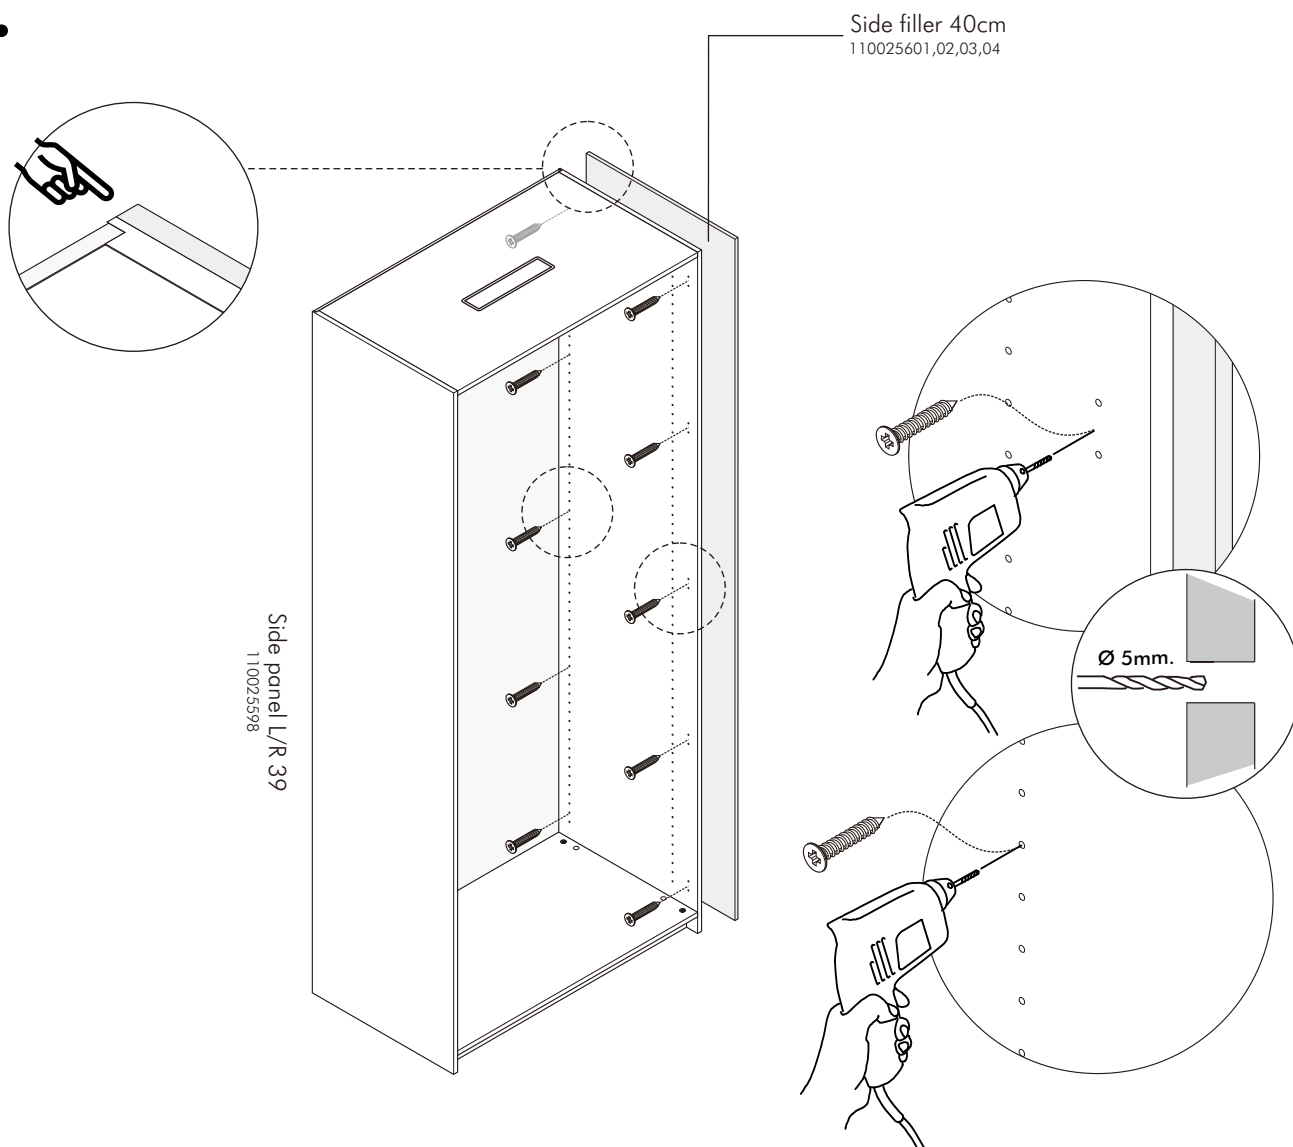

ITAL-SMART

Side filler 40 cm.

HARDWARE

-BODY SET

M4x25mm.

X 10

ASSEMBLY

-BODY SET

1.

Side filler 40cm
11 0025601,02,03,04

Side panel L/R 39
110025598
Side panel L/R+LED 39
110025596

Side filler 40cm
11 0025601,02,03,04

Side panel L/R 39
110025598
Side panel L/R+LED 39
110025596

Side filler 40cm
11 0025601,02,03,04

Side panel L/R 39
110025598
Side panel L/R+LED 39
110025596

Side filler 40cm
11 0025601,02,03,04