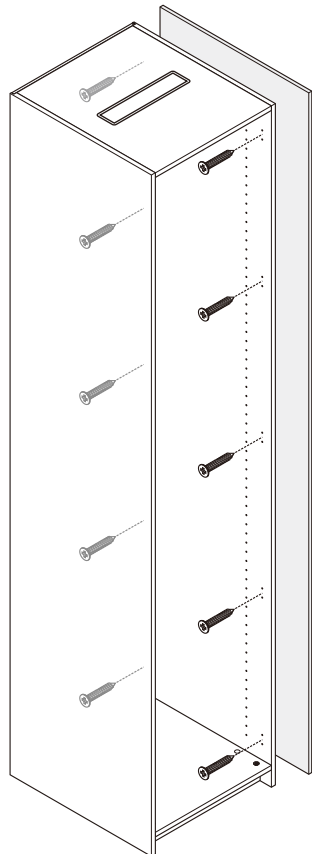

ITAL-SMART

Side filler 40 cm.

HARDWARE

-BODY SET

M4x25mm.

X 10

ASSEMBLY

-BODY SET

1.

Side filler 40cm
11 0025601,02,03,04

Side panel L/R 39
110025598
Side panel L/R+LED 39
110025596

Side filler 40cm
11 0025601,02,03,04

Side panel L/R 39
110025598
Side panel L/R+LED 39
110025596

Side filler 40cm
11 0025601,02,03,04

Side panel L/R 39
110025598
Side panel L/R+LED 39
110025596

Side filler 40cm
11 0025601,02,03,04