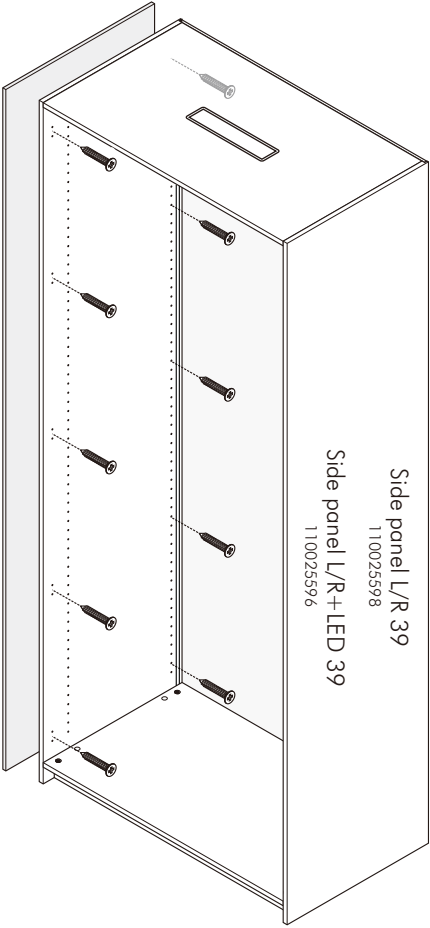

ITAL-SMART

Side filler 40 cm.

HARDWARE

-BODY SET

M4x25mm.

X 10

ASSEMBLY

-BODY SET

1.

Side filler 40cm
11 0025601,02,03,04

Side panel L/R 39
110025598
Side panel L/R+LED 39
110025596

Side filler 40cm
11 0025601,02,03,04

Side panel L/R 39
110025598
Side panel L/R+LED 39
110025596

Side filler 40cm
11 0025601,02,03,04

Side panel L/R 39
110025598
Side panel L/R+LED 39
110025596

Side filler 40cm
11 0025601,02,03,04