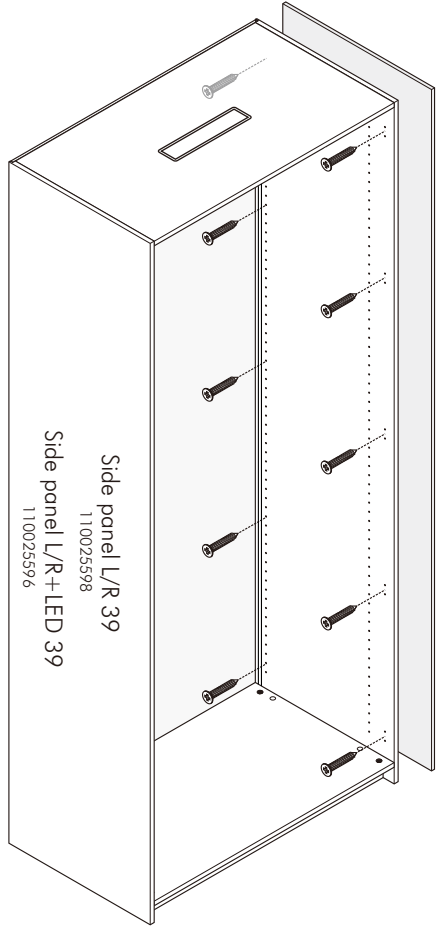

ITAL-SMART

Side filler 40 cm.

HARDWARE

-BODY SET

M4x25mm.

X 10

ASSEMBLY

-BODY SET

1.

Side filler 40cm
11 0025601,02,03,04

Side panel L/R 39
110025598
Side panel L/R+LED 39
110025596

Side filler 40cm
11 0025601,02,03,04

Side panel L/R 39
110025598
Side panel L/R+LED 39
110025596

Side filler 40cm
11 0025601,02,03,04

Side panel L/R 39
110025598
Side panel L/R+LED 39
110025596

Side filler 40cm
11 0025601,02,03,04