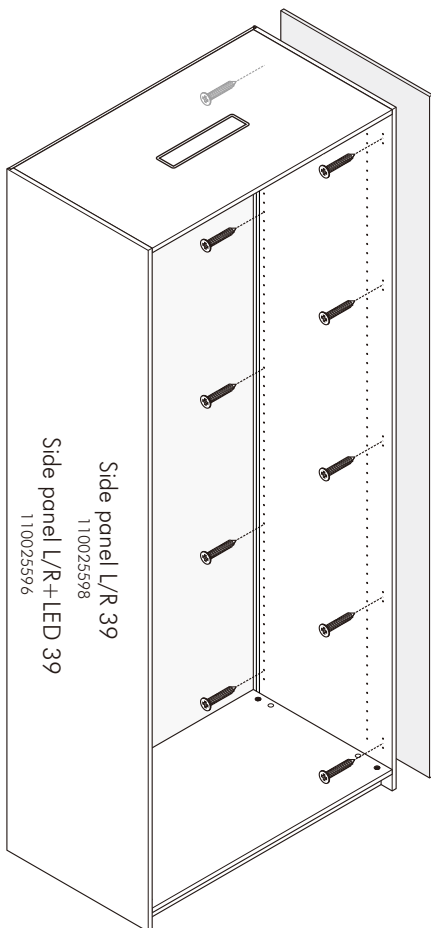

# ITAL-SMART

Side filler 40 cm.

# HARDWARE

-BODY SET

M4x25mm.

**X 10**

# ASSEMBLY

-BODY SET

**1.**

Side filler 40cm  
11 0025601,02,03,04

Side panel L/R 39  
110025598  
Side panel L/R+LED 39  
110025596

Side panel L/R 39  
110025598  
Side panel L/R+LED 39  
110025596

Side filler 40cm  
11 0025601,02,03,04

Side filler 40cm  
11 0025601,02,03,04

Side panel L/R 39  
110025598  
Side panel L/R+LED 39  
110025596

Side filler 40cm  
11 0025601,02,03,04