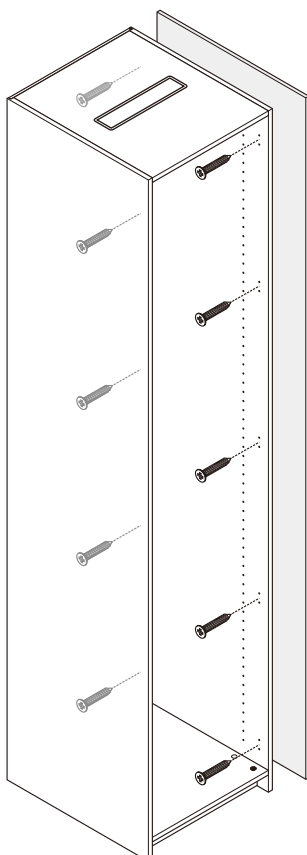

# ITAL-SMART

Side filler 40 cm.

# HARDWARE

-BODY SET

M4x25mm.

**X 10**

# ASSEMBLY

-BODY SET

**1.**

Side filler 40cm  
11 0025601,02,03,04

Side panel L/R 39  
110025598  
Side panel L/R+LED 39  
110025596

Side panel L/R 39  
110025598  
Side panel L/R+LED 39  
110025596

Side filler 40cm  
11 0025601,02,03,04

Side filler 40cm  
11 0025601,02,03,04

Side panel L/R 39  
110025598  
Side panel L/R+LED 39  
110025596

Side filler 40cm  
11 0025601,02,03,04