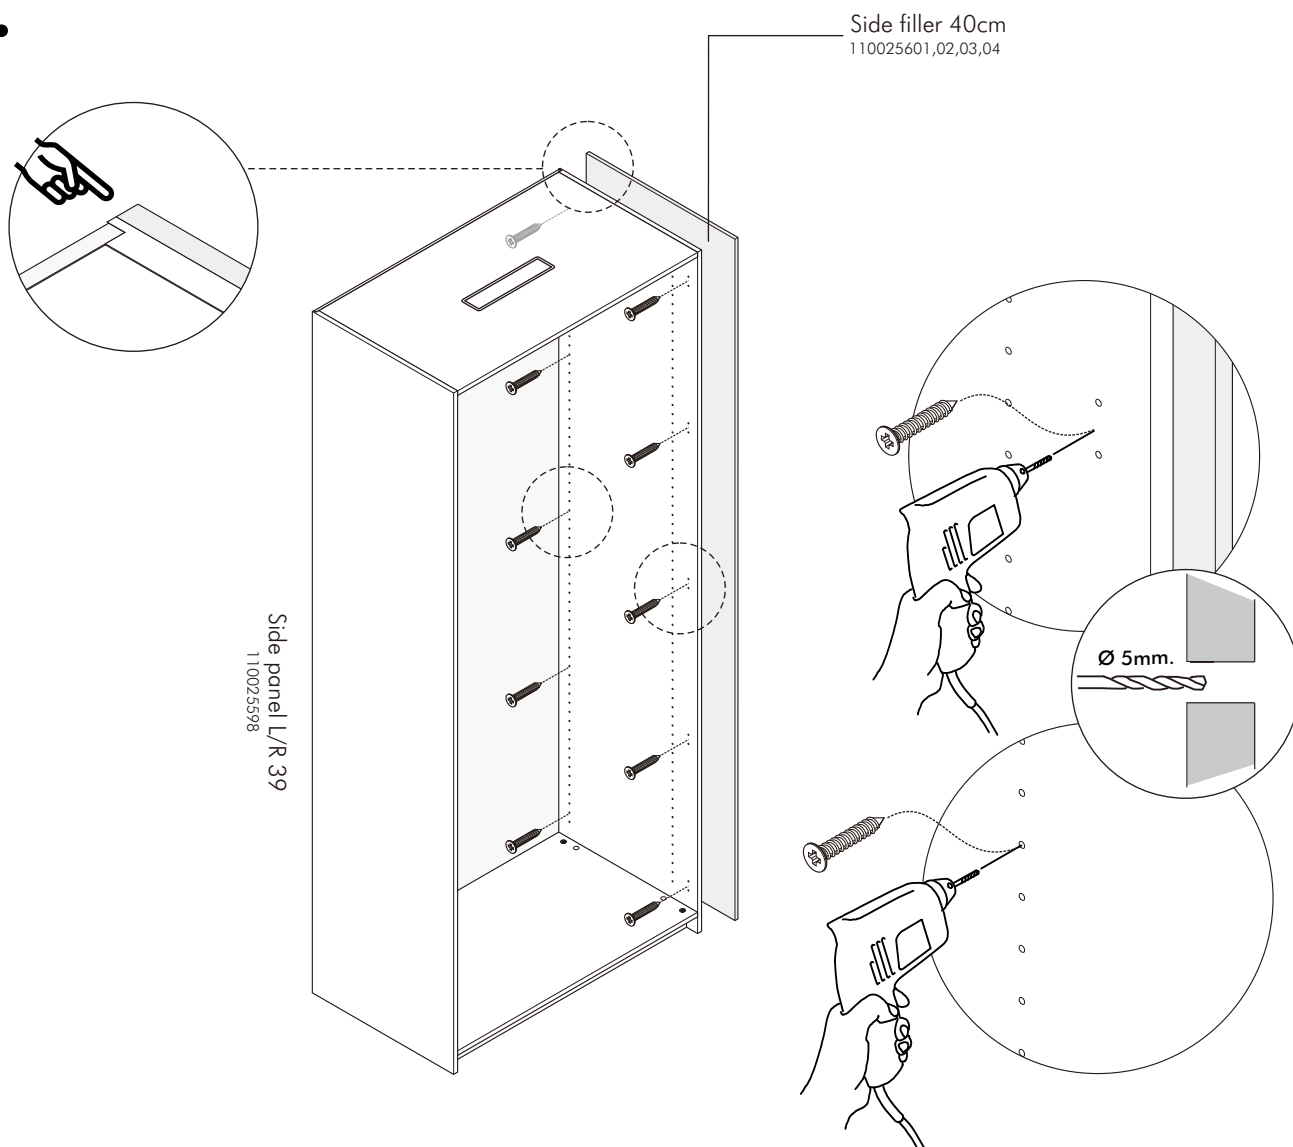

# ITAL-SMART

Side filler 40 cm.

# HARDWARE

-BODY SET

M4x25mm.

**X 10**

# ASSEMBLY

-BODY SET

**1.**

Side filler 40cm  
11 0025601,02,03,04

Side panel L/R 39  
110025598  
Side panel L/R+LED 39  
110025596

Side panel L/R 39  
110025598  
Side panel L/R+LED 39  
110025596

Side filler 40cm  
11 0025601,02,03,04