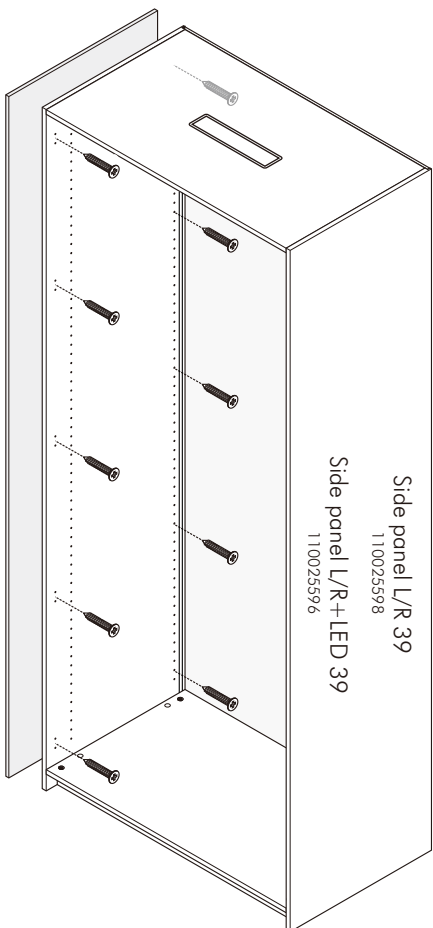

# ITAL-SMART

Side filler 40 cm.

# HARDWARE

-BODY SET

M4x25mm.

**X 10**

# ASSEMBLY

-BODY SET

**1.**

Side filler 40cm  
11 0025601,02,03,04

Side panel L/R 39  
110025598  
Side panel L/R+LED 39  
110025596

Side panel L/R 39  
110025598  
Side panel L/R+LED 39  
110025596

Side filler 40cm  
11 0025601,02,03,04

Side filler 40cm  
11 0025601,02,03,04

Side panel L/R 39  
110025598  
Side panel L/R+LED 39  
110025596

Side filler 40cm  
11 0025601,02,03,04