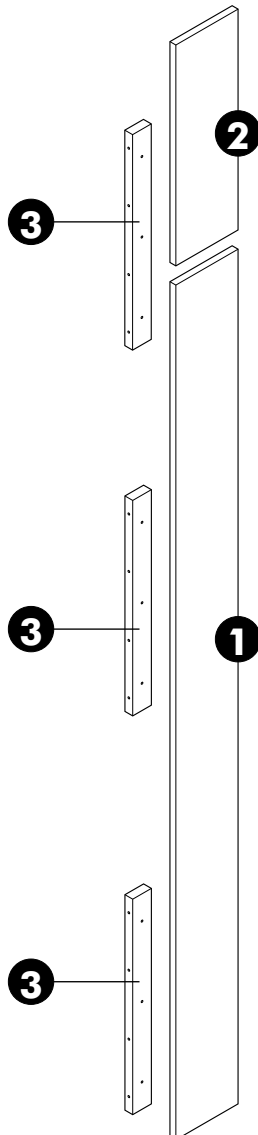

ITAL-SMART

Front filler 300 cm.

HARDWARE

-BODY SET

X 21

X 2

X 1

PART

1.

2.