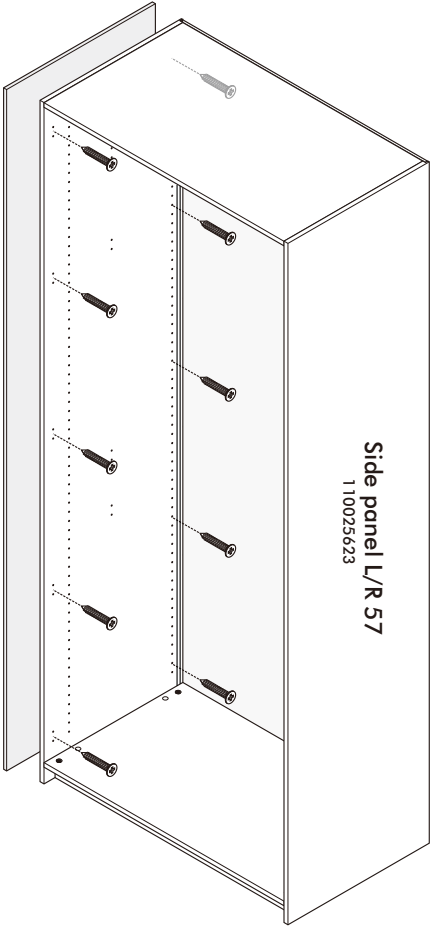

ITAL-SMART

Side filler 60 cm.

HARDWARE

-BODY SET

M4x25mm.

X 10

ASSEMBLY

-BODY SET

1.

Side panel L/R 57
110025623

Side filler 60cm
110025624,25,26,27

x10

Side filler 60cm
110025624,25,26,27

Side panel L/R 57
110025623

Side filler 60cm
110025624,25,26,27

Side panel L/R 57
110025623

Side filler 60cm
110025624,25,26,27

Side panel L/R 57
110025623

Side filler 60cm
110025624,25,26,27