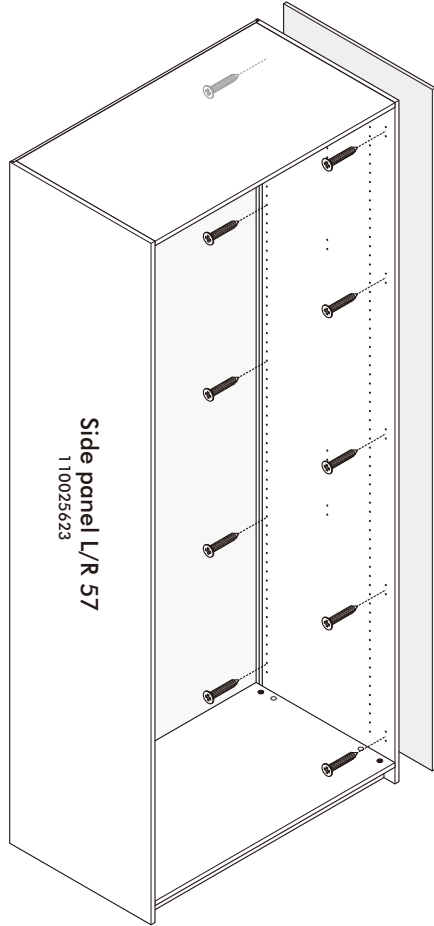

ITAL-SMART

Side filler 60 cm.

HARDWARE

-BODY SET

M4x25mm.

X 10

ASSEMBLY

-BODY SET

1.

Side panel L/R 57
110025623

Side filler 60cm
110025624,25,26,27

x10

Side filler 60cm
110025624,25,26,27

Side panel L/R 57
110025623

Side filler 60cm
110025624,25,26,27

Side panel L/R 57
110025623

Side filler 60cm
110025624,25,26,27

Side panel L/R 57
110025623

Side filler 60cm
110025624,25,26,27