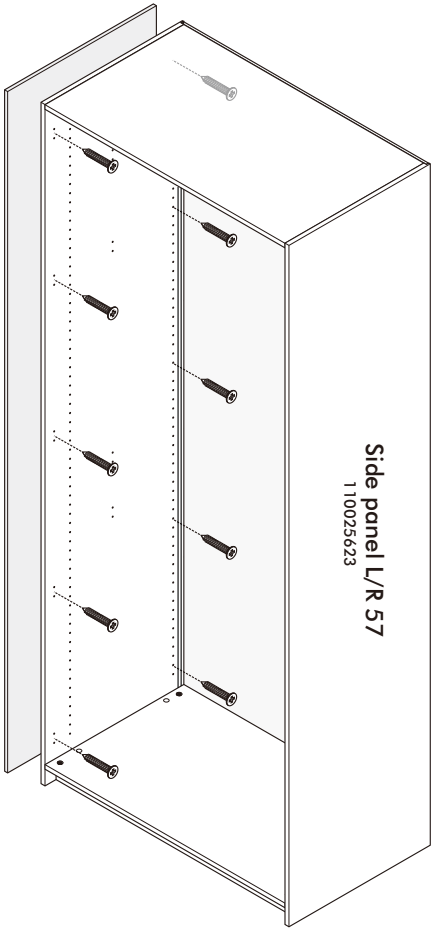

ITAL-SMART

Side filler 60 cm.

HARDWARE

-BODY SET

M4x25mm.

X 10

ASSEMBLY

-BODY SET

1.

Side panel L/R 57
110025623

Side filler 60cm
110025624,25,26,27

x10

Side filler 60cm
110025624,25,26,27

Side panel L/R 57
110025623

Side filler 60cm
110025624,25,26,27

Side panel L/R 57
110025623

Side filler 60cm
110025624,25,26,27

Side panel L/R 57
110025623

Side filler 60cm
110025624,25,26,27