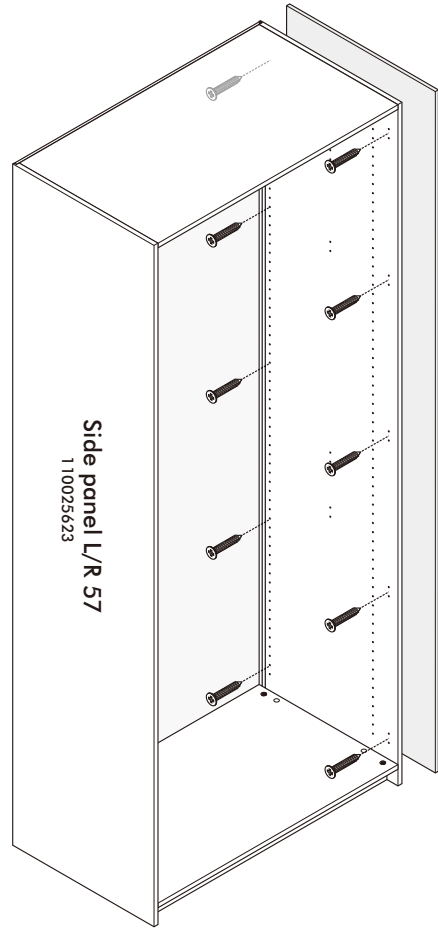

ITAL-SMART

Side filler 60 cm.

HARDWARE

-BODY SET

M4x25mm.

X 10

ASSEMBLY

-BODY SET

1.

Side panel L/R 57
110025623

Side filler 60cm
110025624,25,26,27

x10

Side filler 60cm
110025624,25,26,27

Side panel L/R 57
110025623

Side filler 60cm
110025624,25,26,27

Side panel L/R 57
110025623

Side filler 60cm
110025624,25,26,27

Side panel L/R 57
110025623

Side filler 60cm
110025624,25,26,27