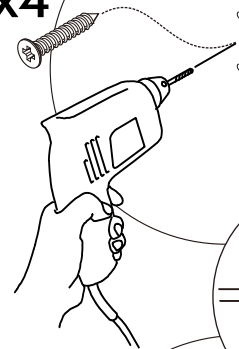

Top box 100 cm/57
110025619

x4