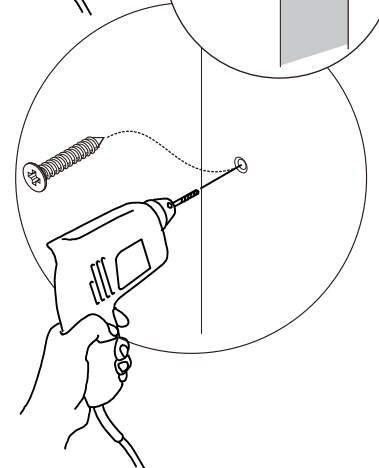

Top box 100 cm/57
110025619

x4