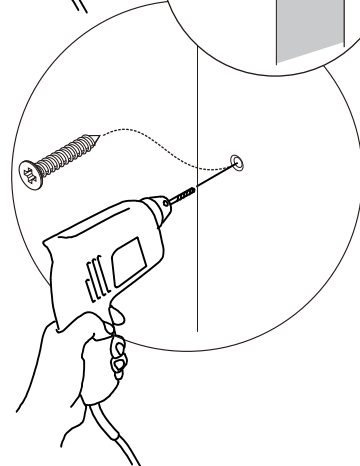

HARDWARE

-BODY SET

M4x25mm.

X 4

PART

1.

Top side filler 60cm
110025867,110025868,110025869
110025866,110025867

Top box 100 cm/57
110025619

x4