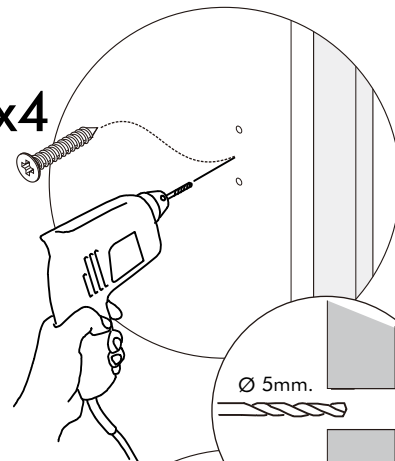

HARDWARE

-BODY SET

M4x25mm.

X 4

PART

1.

Top side filler 60cm
110025867,110025868,110025869
110025866,110025867

Top box 100 cm/57
110025619

x4