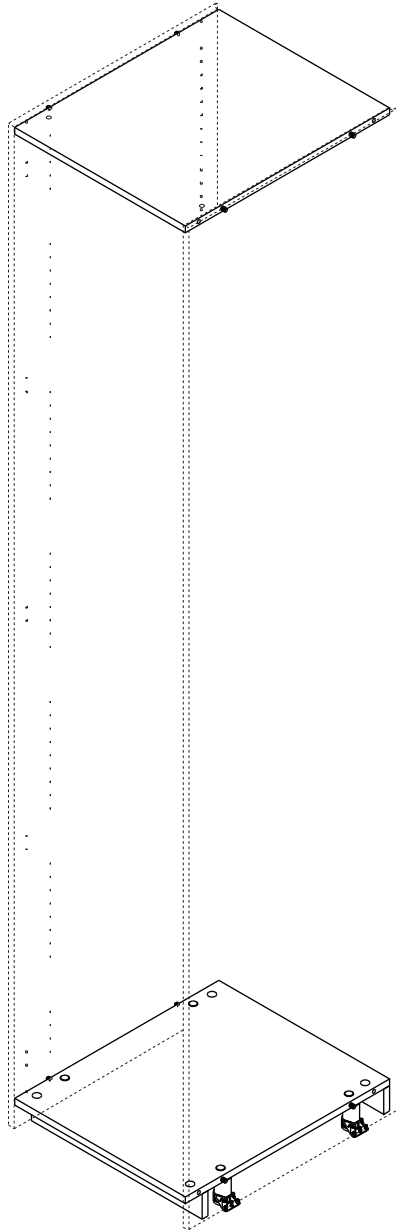

ITAL-SMART

Top & Bottom panel 50cm/57

CONNECT SYSTEM

1

3

2

(Connecting bolts)

WHEN FITTING CAMS
ENSURE STARTING POSITION IS CORRECT
BEFORE YOU INSERT CONNECTING BOLT
TURN CLOCKWISE UNTIL SECURE

✓

↑

CORRECT

✗

↓

WRONG

i

40mm.

EQ

HARDWARE

-BODY SET

X 8

X 8

X 8

X 2

X 8

X 10

X 2

X 1

X 2

X 2

X 4

PART

1.