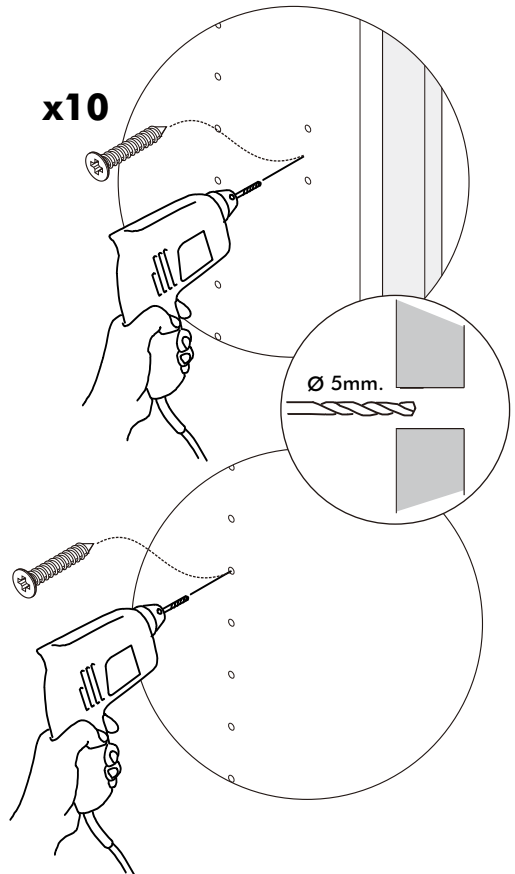

ITAL-SMART

Side filler 60 cm.

HARDWARE

-BODY SET

M4x25mm.

X 10

ASSEMBLY

-BODY SET

1.

Side panel L/R 57
110025623

Side filler 60cm
110025624,25,26,27

x10

Side filler 60cm
110025624,25,26,27

Side panel L/R 57
110025623

Side filler 60cm
110025624,25,26,27

Side panel L/R 57
110025623

Side filler 60cm
110025624,25,26,27

Side panel L/R 57
110025623

Side filler 60cm
110025624,25,26,27