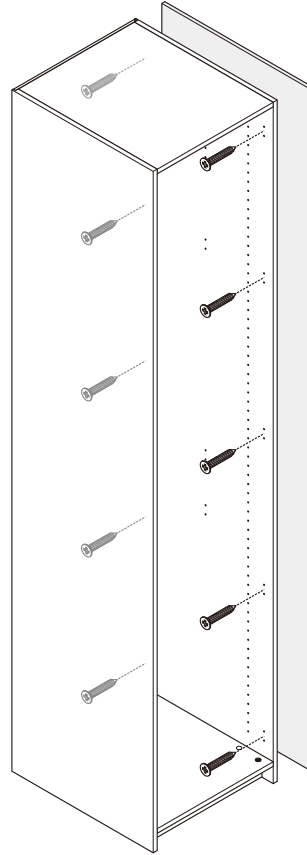

ITAL-SMART

Side filler 60 cm.

HARDWARE

-BODY SET

M4x25mm.

X 10

ASSEMBLY

-BODY SET

1.

Side panel L/R 57
110025623

Side filler 60cm
110025624,25,26,27

x10

Side filler 60cm
110025624,25,26,27

Side panel L/R 57
110025623

Side filler 60cm
110025624,25,26,27

Side panel L/R 57
110025623

Side filler 60cm
110025624,25,26,27

Side panel L/R 57
110025623

Side filler 60cm
110025624,25,26,27