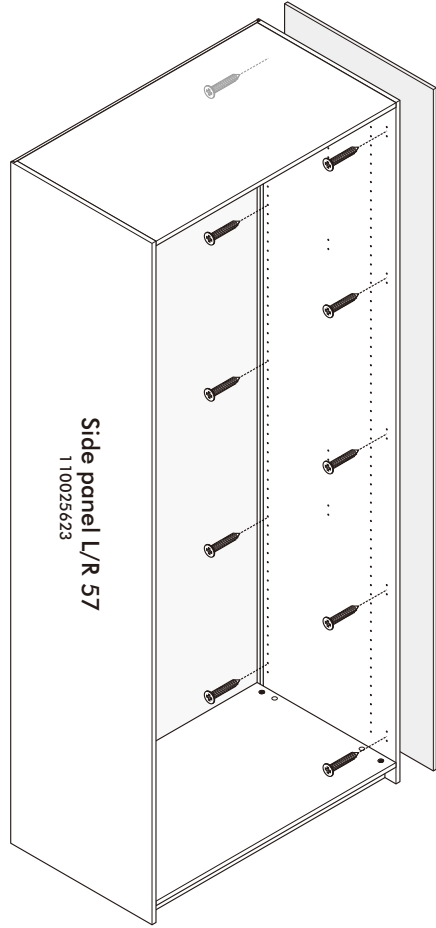

ITAL-SMART

Side filler 60 cm.

HARDWARE

-BODY SET

M4x25mm.

X 10

ASSEMBLY

-BODY SET

1.

Side panel L/R 57
110025623

Side filler 60cm
110025624,25,26,27

x10

Side filler 60cm
110025624,25,26,27

Side panel L/R 57
110025623

Side filler 60cm
110025624,25,26,27

Side panel L/R 57
110025623

Side filler 60cm
110025624,25,26,27

Side panel L/R 57
110025623

Side filler 60cm
110025624,25,26,27