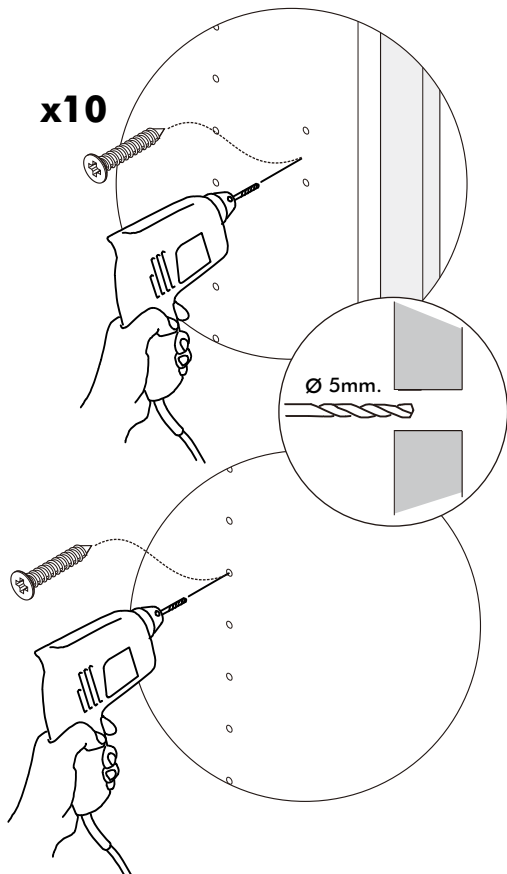

ITAL-SMART

Side filler 60 cm.

HARDWARE

-BODY SET

M4x25mm.

X 10

ASSEMBLY

-BODY SET

1.

Side panel L/R 57
110025623

Side filler 60cm
110025624,25,26,27

x10

Side filler 60cm
110025624,25,26,27

Side panel L/R 57
110025623

Side filler 60cm
110025624,25,26,27

Side panel L/R 57
110025623