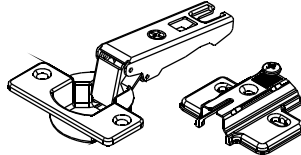

# ITAL-SMART

**Locker+Key 50cm/57**

Type:Left

Type:Right

# CONNECT SYSTEM

**HARDWARE**

**X 8**

**X 8**

(8x35)

**X 8**

**X 4**

**X 1**

**X 1**

**X 2**

**X 1**

**X 1**

**X 4**

M4x35mm.

**X 8**

M4x25mm.

**X 8**

M3.5x20mm.

**X 4**

M4x16mm.

**X 8**

#5x5/8"

**X 2**

#5x1/2"