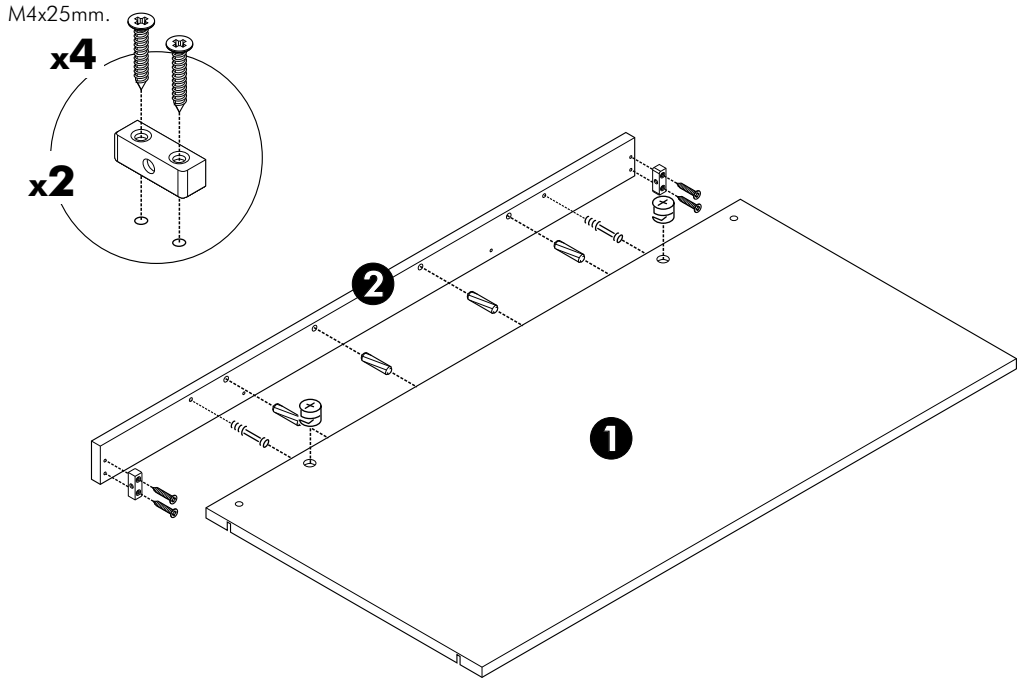

ITAL-SMART

Shelf+LED+switch 100cm./57

CONNECT SYSTEM

1

3

2

(Connecting bolts)

WHEN FITTING CAMS
 ENSURE STARTING POSITION IS CORRECT
 BEFORE YOU INSERT CONNECTING BOLT
 TURN CLOCKWISE UNTIL SECURE

✓				✗
↑				
CORRECT		WRONG		

1

M4x16mm.

2

HARDWARE

x 2

x 2

(8x35)

x 4

x 4

x 2

M4x25mm.

x 6

M4x16mm.

x 4

Ø13mm.

x 2

M3.5x25mm.

x 4

1.

2.

3.A

3.B

Top box 100cm/57
110025619