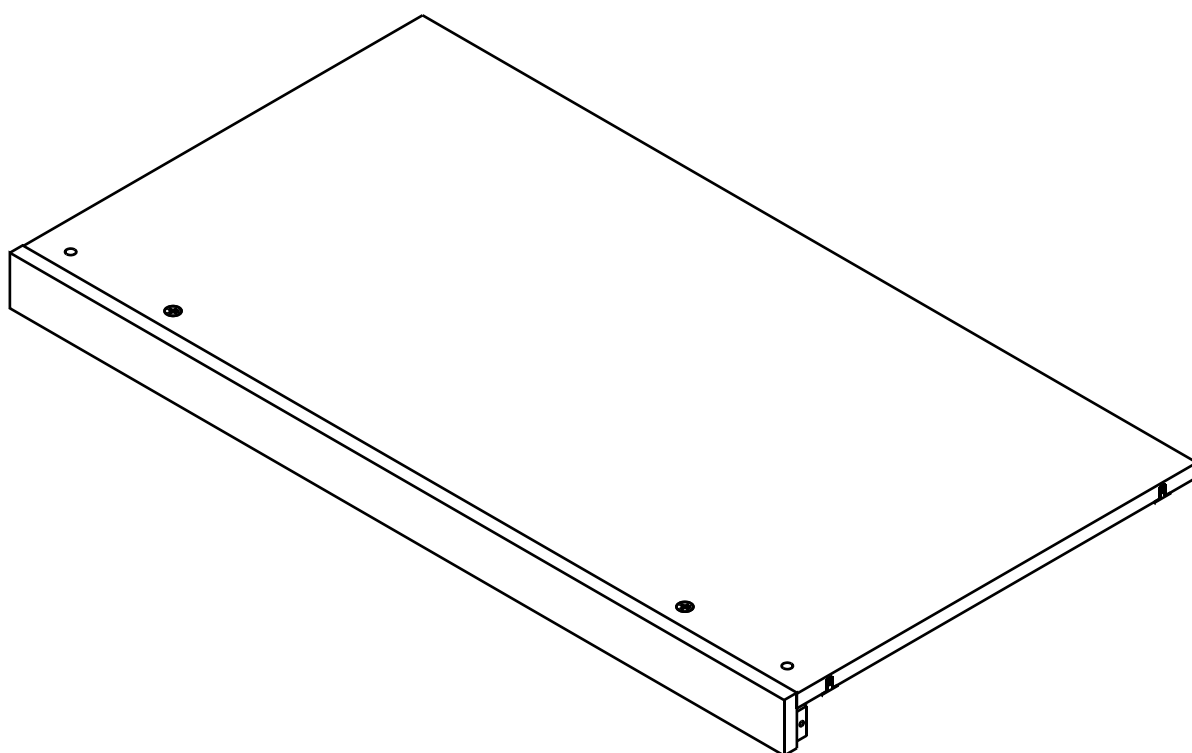

ITAL-SMART

Shelf+LED+switch 100cm./57

CONNECT SYSTEM

1

3

2

(Connecting bolts)

WHEN FITTING CAMS
 ENSURE STARTING POSITION IS CORRECT
 BEFORE YOU INSERT CONNECTING BOLT
 TURN CLOCKWISE UNTIL SECURE

✓				✗
↑				
CORRECT		WRONG		

1

M4x16mm.

2

HARDWARE

x 2

x 2

(8x35)

x 4

x 4

x 2

M4x25mm.

x 6

M4x16mm.

x 4

Ø13mm.

x 2

M3.5x25mm.

x 4

1.

2.

3.A

3.B

Top box 100cm/57
110025619