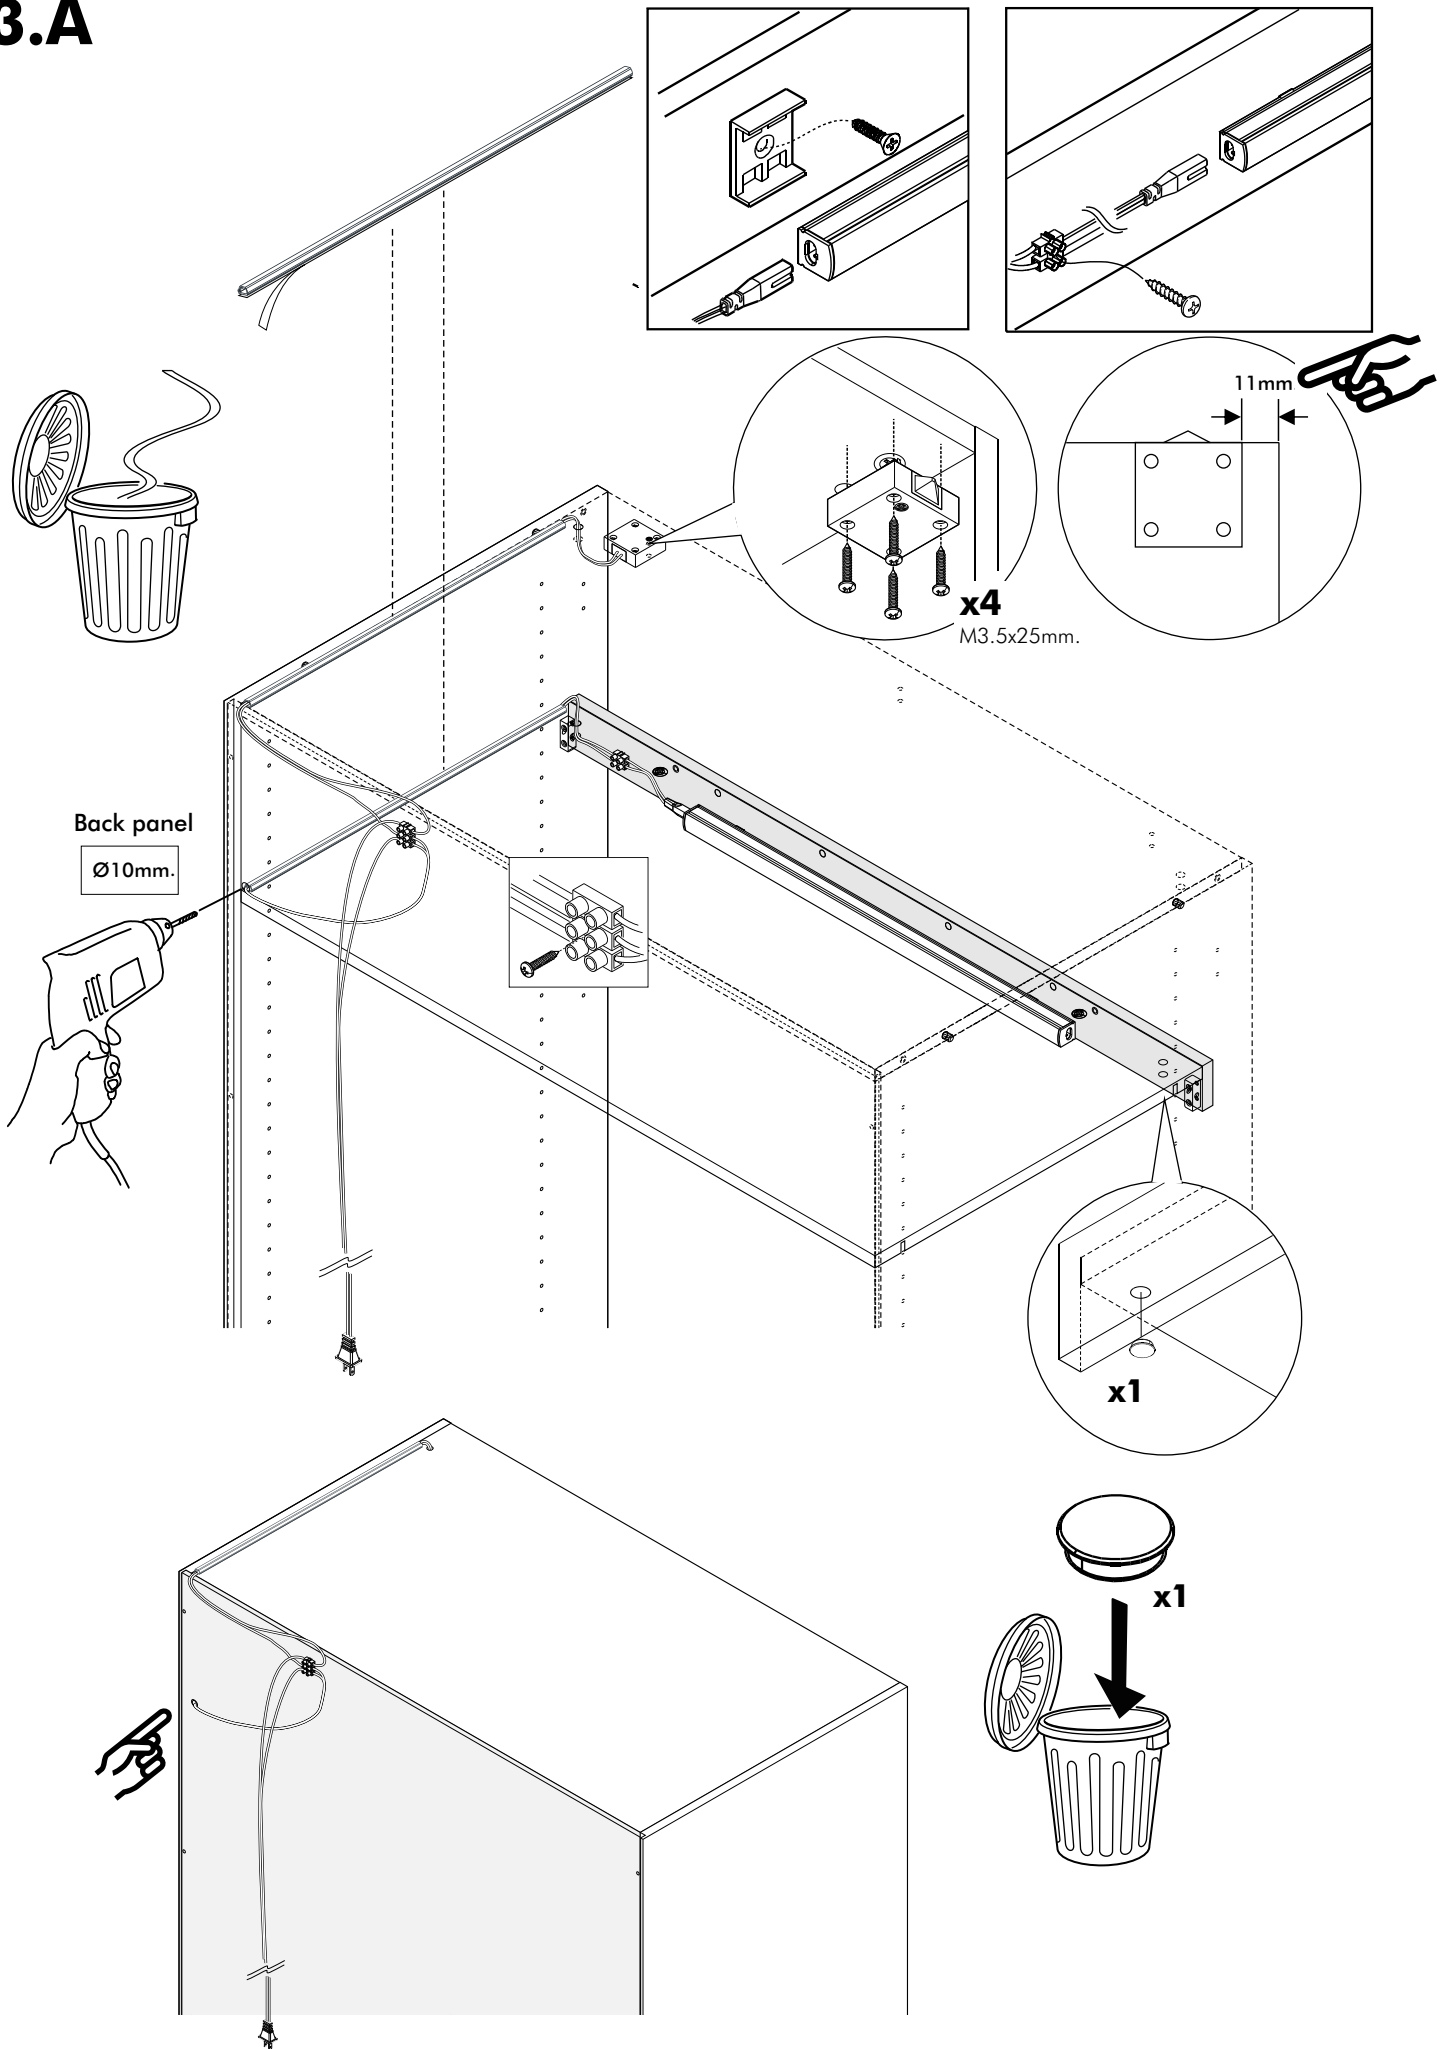

ITAL-SMART

Shelf+LED+switch 100cm./57

CONNECT SYSTEM

1

3

2

(Connecting bolts)

WHEN FITTING CAMS
 ENSURE STARTING POSITION IS CORRECT
 BEFORE YOU INSERT CONNECTING BOLT
 TURN CLOCKWISE UNTIL SECURE

✓				✗
↑				
CORRECT		WRONG		

1

M4x16mm.

2

HARDWARE

x 2

x 2

(8x35)

x 4

x 4

x 2

M4x25mm.

x 6

M4x16mm.

x 4

Ø13mm.

x 2

M3.5x25mm.

x 4

1.

2.

3.A

3.B

Top box 100cm/57
110025619