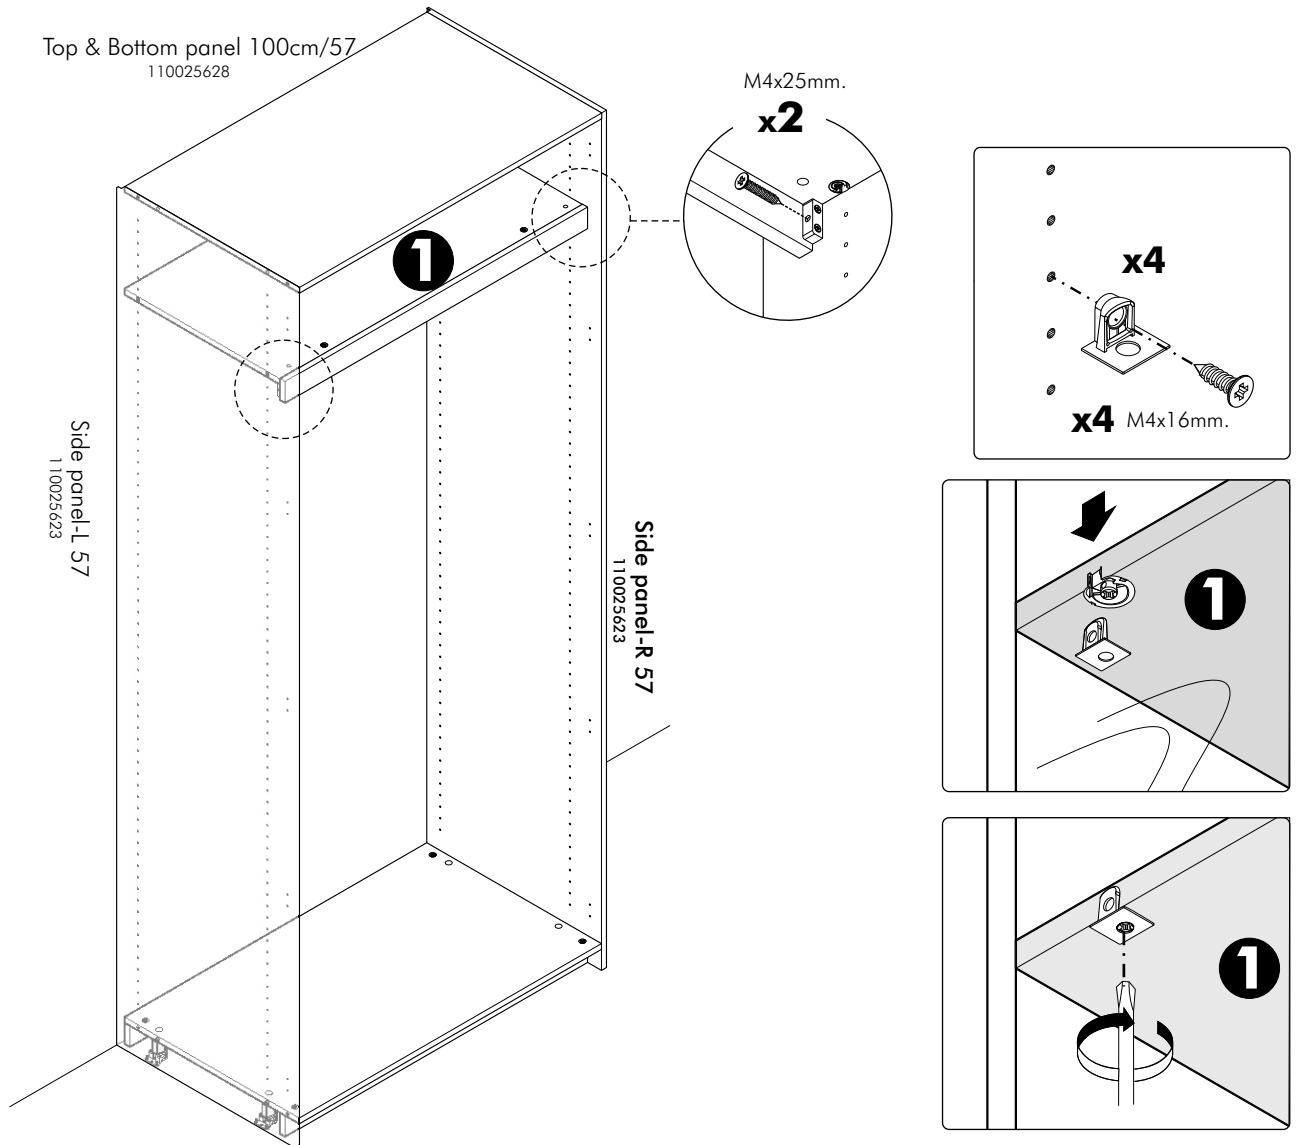

ITAL-SMART

Shelf+LED+switch 100cm./57

CONNECT SYSTEM

1

3

2

(Connecting bolts)

WHEN FITTING CAMS
 ENSURE STARTING POSITION IS CORRECT
 BEFORE YOU INSERT CONNECTING BOLT
 TURN CLOCKWISE UNTIL SECURE

✓				✗
↑				
CORRECT		WRONG		

1

M4x16mm.

2

HARDWARE

x 2

x 2

(8x35)

x 4

x 4

x 2

M4x25mm.

x 6

M4x16mm.

x 4

Ø13mm.

x 2

M3.5x25mm.

x 4

1.

2.

3.A

3.B

Top box 100cm/57
110025619