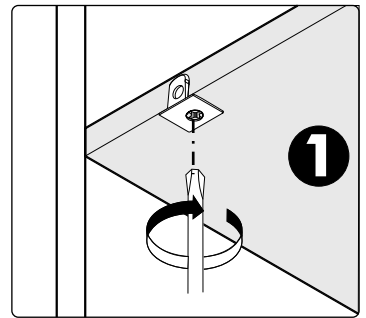

ITAL-SMART

Shelf 100cm./57

CONNECT SYSTEM

1

2

HARDWARE

x 4

M4x16mm.

x 4

x 2

Top & Bottom panel 100cm/57
110025628

Side panel-L 57
110025623

Side panel-R 57
110025623