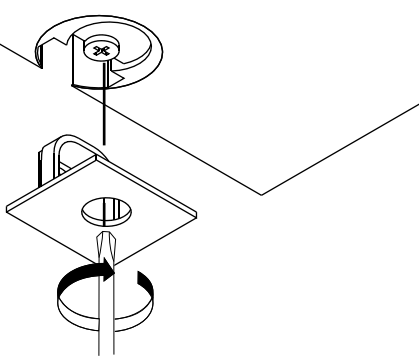

ITAL-SMART

Shelf 100cm./57

CONNECT SYSTEM

1

2

HARDWARE

x 4

M4x16mm.

x 4

x 2

Top & Bottom panel 100cm/57
110025628

Side panel-L 57
110025623

Side panel-R 57
110025623