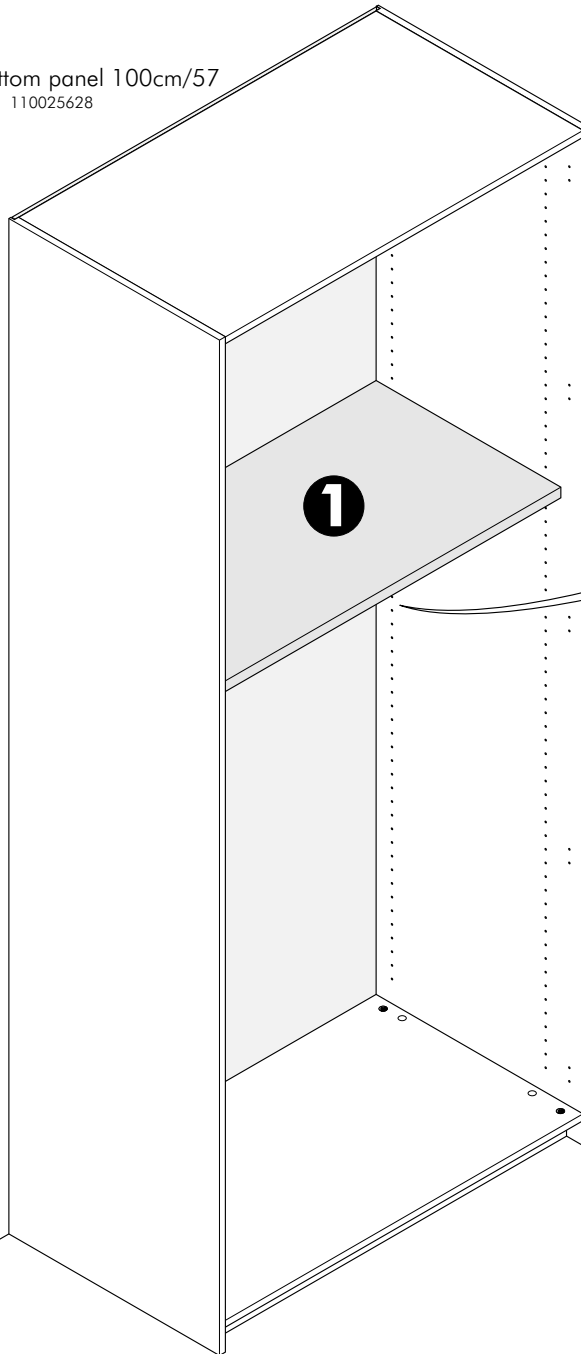

ITAL-SMART

Shelf 100cm./57

CONNECT SYSTEM

1

2

HARDWARE

x 4

M4x16mm.

x 4

x 2

Top & Bottom panel 100cm/57
110025628

Side panel-L 57
110025623

Side panel-R 57
110025623