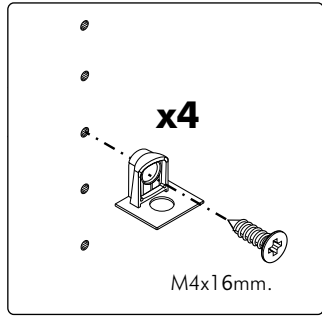

ITAL-SMART

Shelf 100cm./57

CONNECT SYSTEM

1

2

HARDWARE

x 4

M4x16mm.

x 4

x 2

Top & Bottom panel 100cm/57
110025628

Side panel-L 57
110025623

Side panel-R 57
110025623