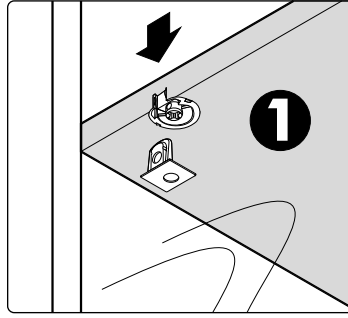

ITAL-SMART

Shelf 100cm./57

CONNECT SYSTEM

1

2

HARDWARE

x 4

M4x16mm.

x 4

x 2

Top & Bottom panel 100cm/57
110025628

Side panel-L 57
110025623

Side panel-R 57
110025623