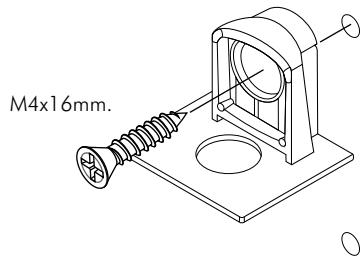

ITAL-SMART

Shelf 100cm./57

CONNECT SYSTEM

1

2

HARDWARE

x 4

M4x16mm.

x 4

x 2

Top & Bottom panel 100cm/57
110025628

Side panel-L 57
110025623

Side panel-R 57
110025623