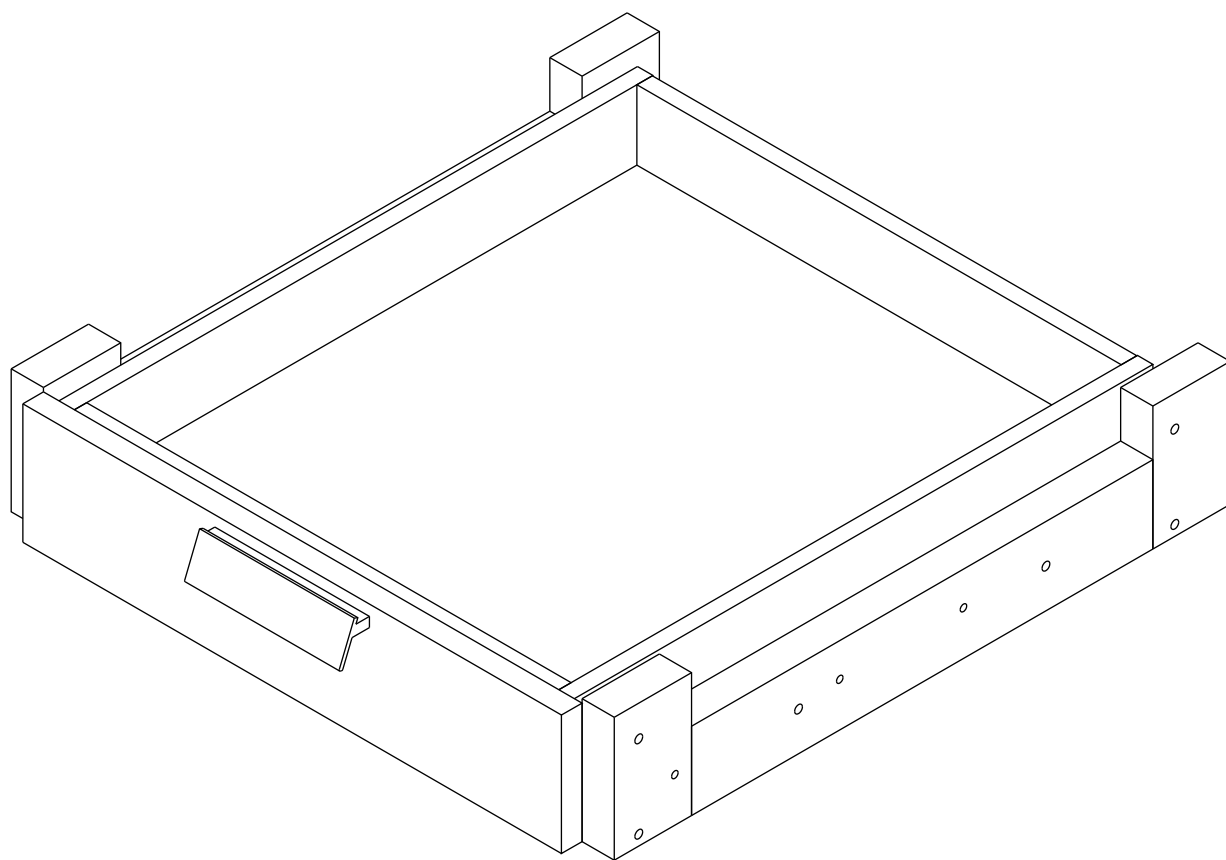

ITAL-SMART

Drawer S 50cm/57

HARDWARE

-BODY SET

X 6

M4x40mm.

X 20

X 1 Set

M6x23

X 2

X 2

X 1

M3.5x20mm.

X 4

M4x16mm.

X 8

X 4

M3.5x13mm.

X 2

PART

1.

2.