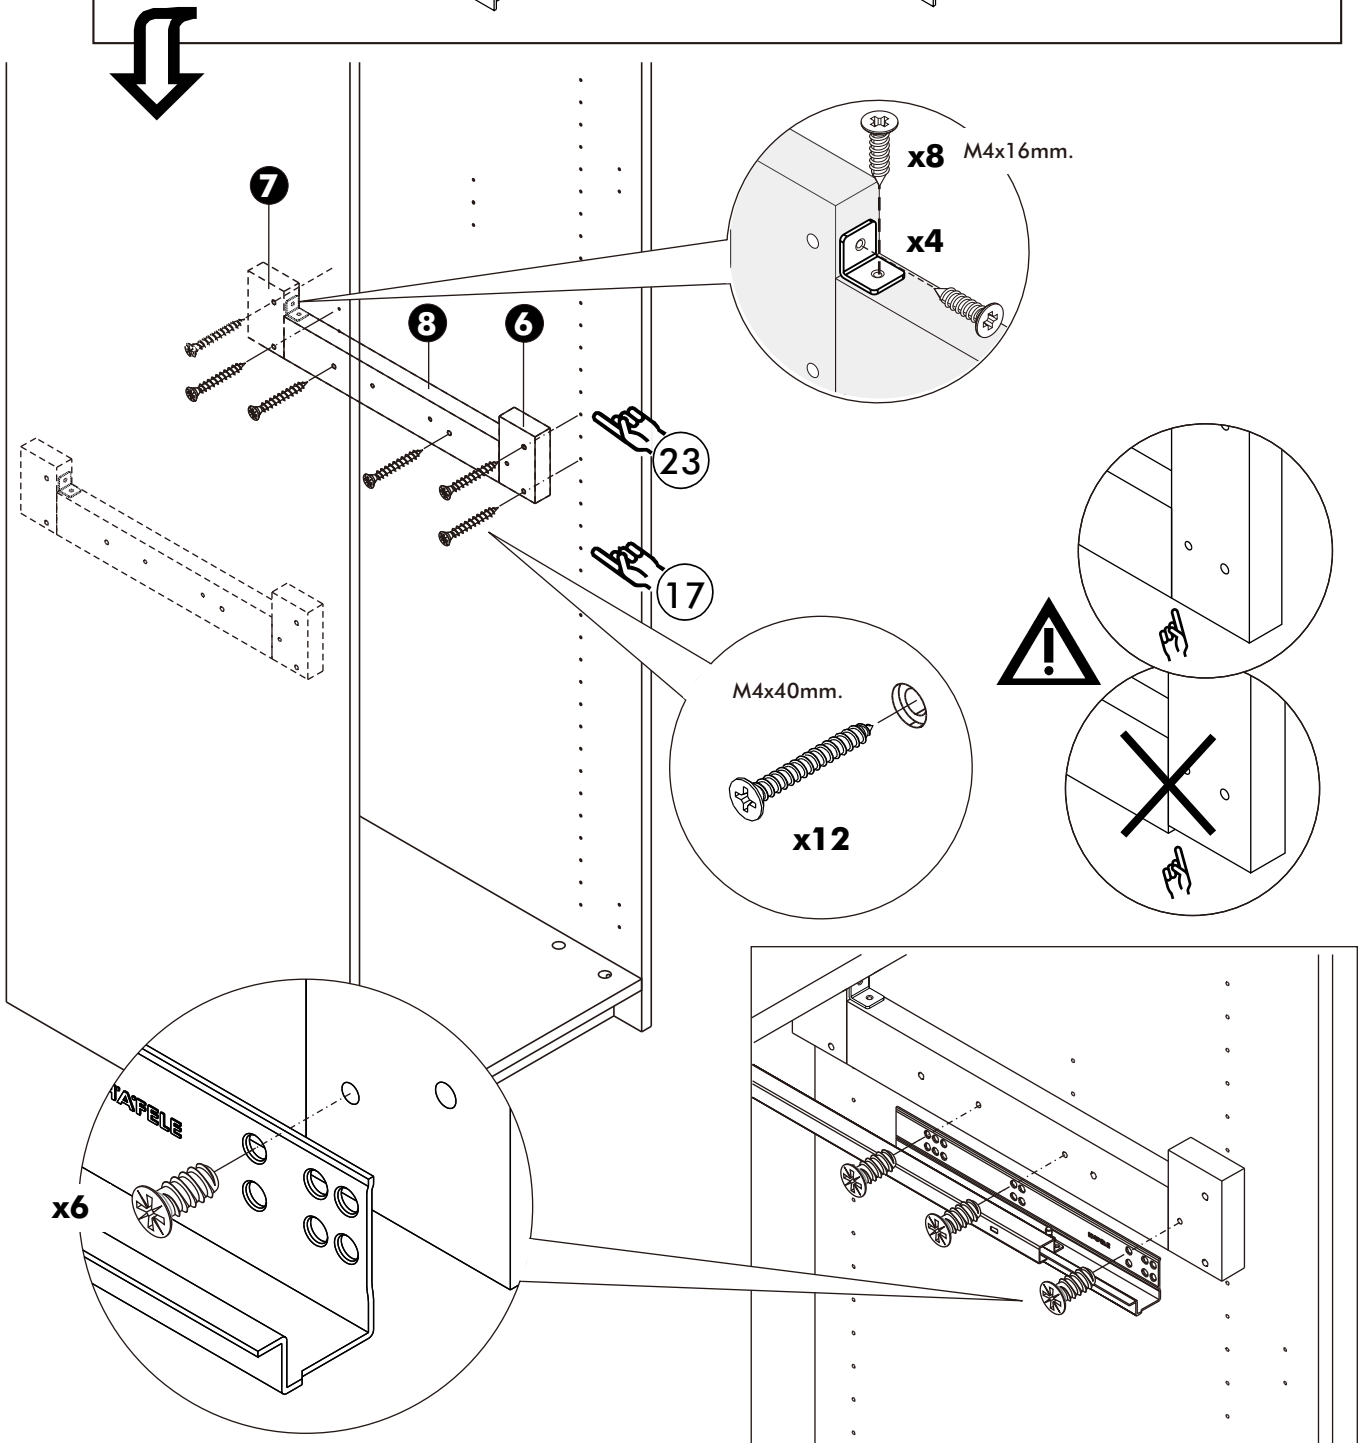

ITAL-SMART

Drawer S 50cm/57

HARDWARE

-BODY SET

X 6

M4x40mm.

X 20

X 1 Set

M6x23

X 2

X 2

X 1

M3.5x20mm.

X 4

M4x16mm.

X 8

X 4

M3.5x13mm.

X 2

PART

1.

2.