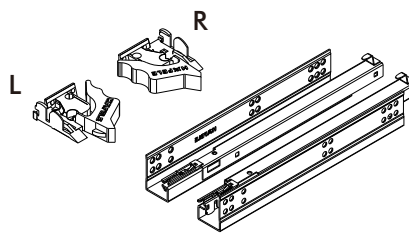

ITAL-SMART

Drawer S 50cm/57

HARDWARE

-BODY SET

X 6

M4x40mm.

X 20

X 1 Set

M6x23

X 2

X 2

X 1

M3.5x20mm.

X 4

M4x16mm.

X 8

X 4

M3.5x13mm.

X 2

PART

1.

2.