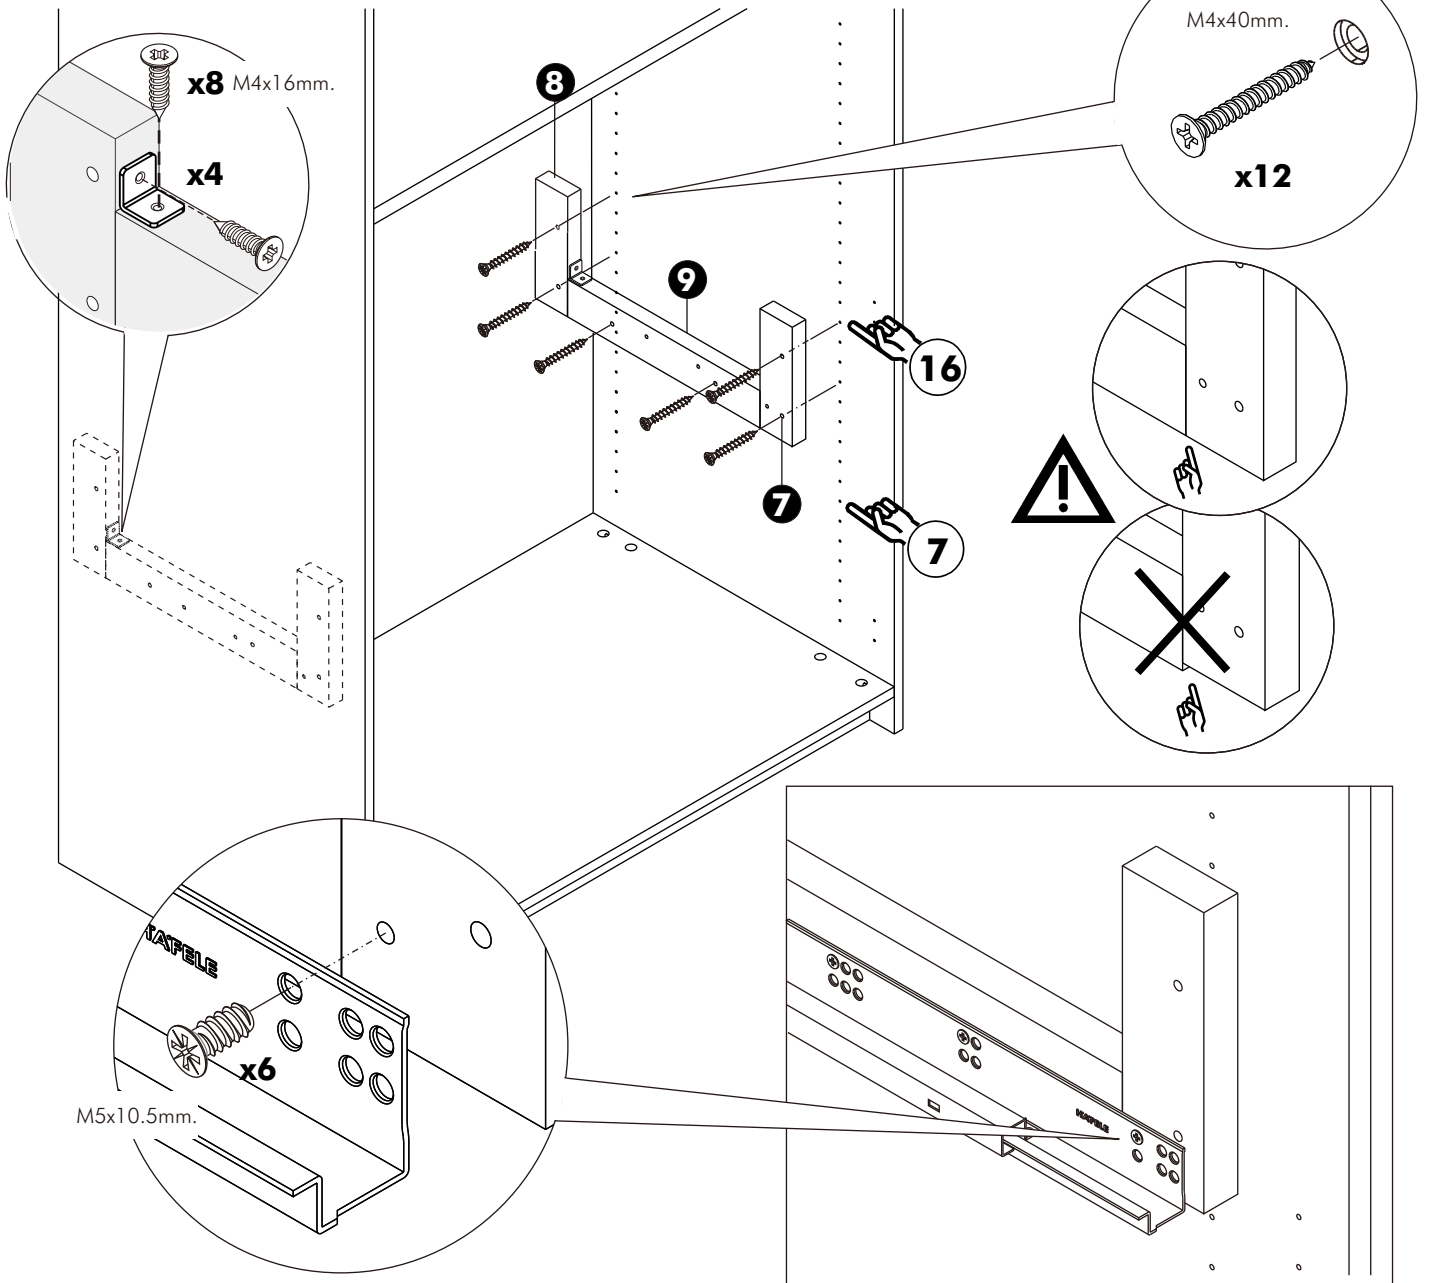

ITAL-SMART

Drawer L 100cm/57

HARDWARE

-BODY SET

X 6

X 24

X 1 Set

X 6

X 2

X 1

X 4

X 8

X 4

X 2

PART

1.