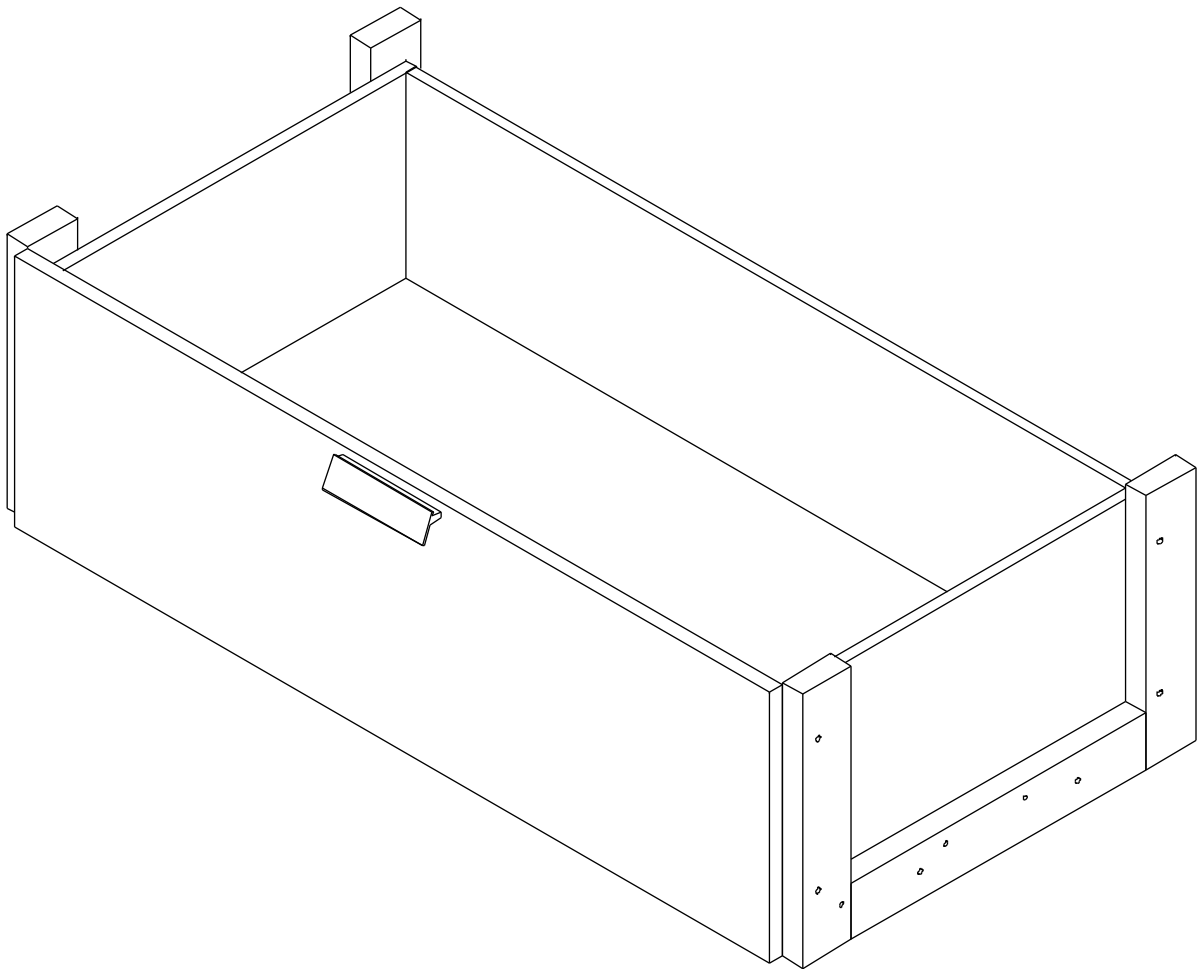

ITAL-SMART

Drawer L 100cm/57

HARDWARE

-BODY SET

X 6

X 24

X 1 Set

X 6

X 2

X 1

X 4

X 8

X 4

X 2

PART

1.