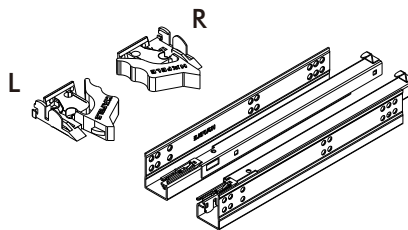

ITAL-SMART

Drawer L 100cm/57

HARDWARE

-BODY SET

X 6

X 24

X 1 Set

X 6

X 2

X 1

X 4

X 8

X 4

X 2

PART

1.