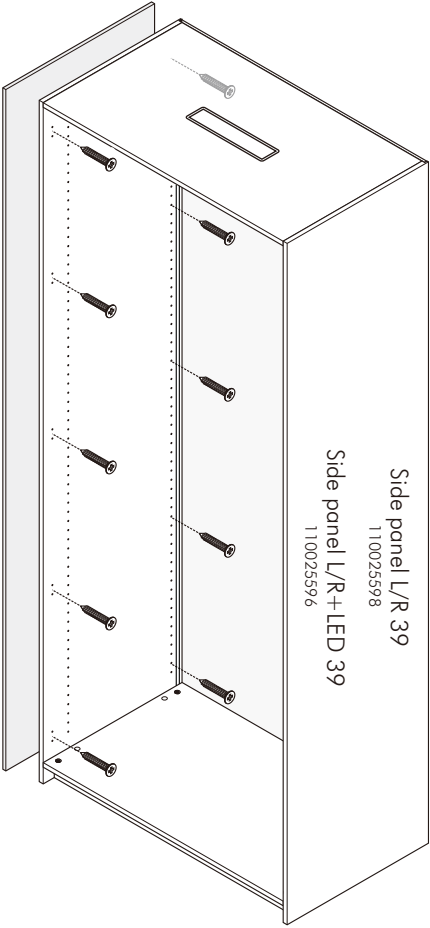

# ITAL-SMART

Side filler 40 cm.

Side filler 40cm  
11 0025601,02,03,04

Side panel L/R 39  
110025598  
Side panel L/R+LED 39  
110025596

Side filler 40cm  
11 0025601,02,03,04

Side panel L/R 39  
110025598  
Side panel L/R+LED 39  
110025596

Side filler 40cm  
11 0025601,02,03,04

Side panel L/R 39  
110025598  
Side panel L/R+LED 39  
110025596

Side filler 40cm  
11 0025601,02,03,04