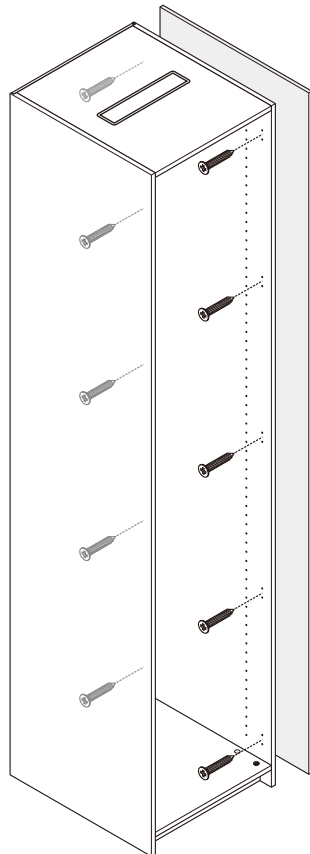

# ITAL-SMART

Side filler 40 cm.

Side filler 40cm  
11 0025601,02,03,04

Side panel L/R 39  
110025598  
Side panel L/R+LED 39  
110025596

Side filler 40cm  
11 0025601,02,03,04

Side panel L/R 39  
110025598  
Side panel L/R+LED 39  
110025596

Side filler 40cm  
11 0025601,02,03,04

Side panel L/R 39  
110025598  
Side panel L/R+LED 39  
110025596

Side filler 40cm  
11 0025601,02,03,04