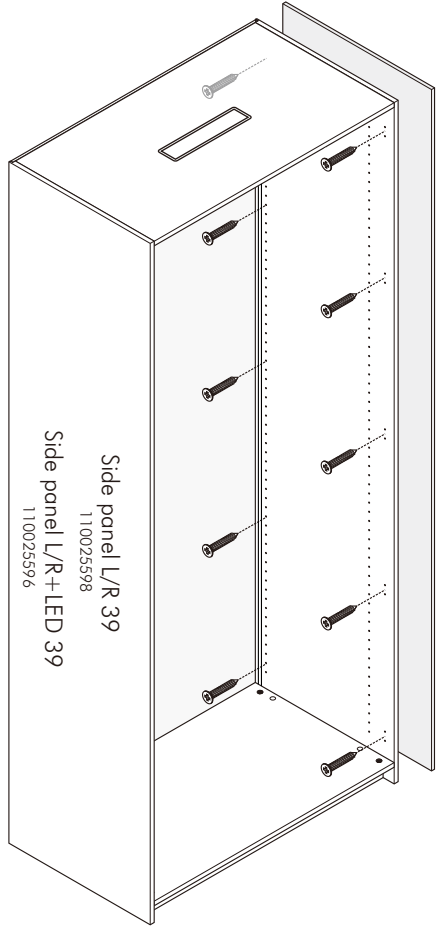

# ITAL-SMART

Side filler 40 cm.

Side filler 40cm  
11 0025601,02,03,04

Side panel L/R 39  
110025598  
Side panel L/R+LED 39  
110025596

Side filler 40cm  
11 0025601,02,03,04

Side panel L/R 39  
110025598  
Side panel L/R+LED 39  
110025596

Side filler 40cm  
11 0025601,02,03,04

Side panel L/R 39  
110025598  
Side panel L/R+LED 39  
110025596

Side filler 40cm  
11 0025601,02,03,04