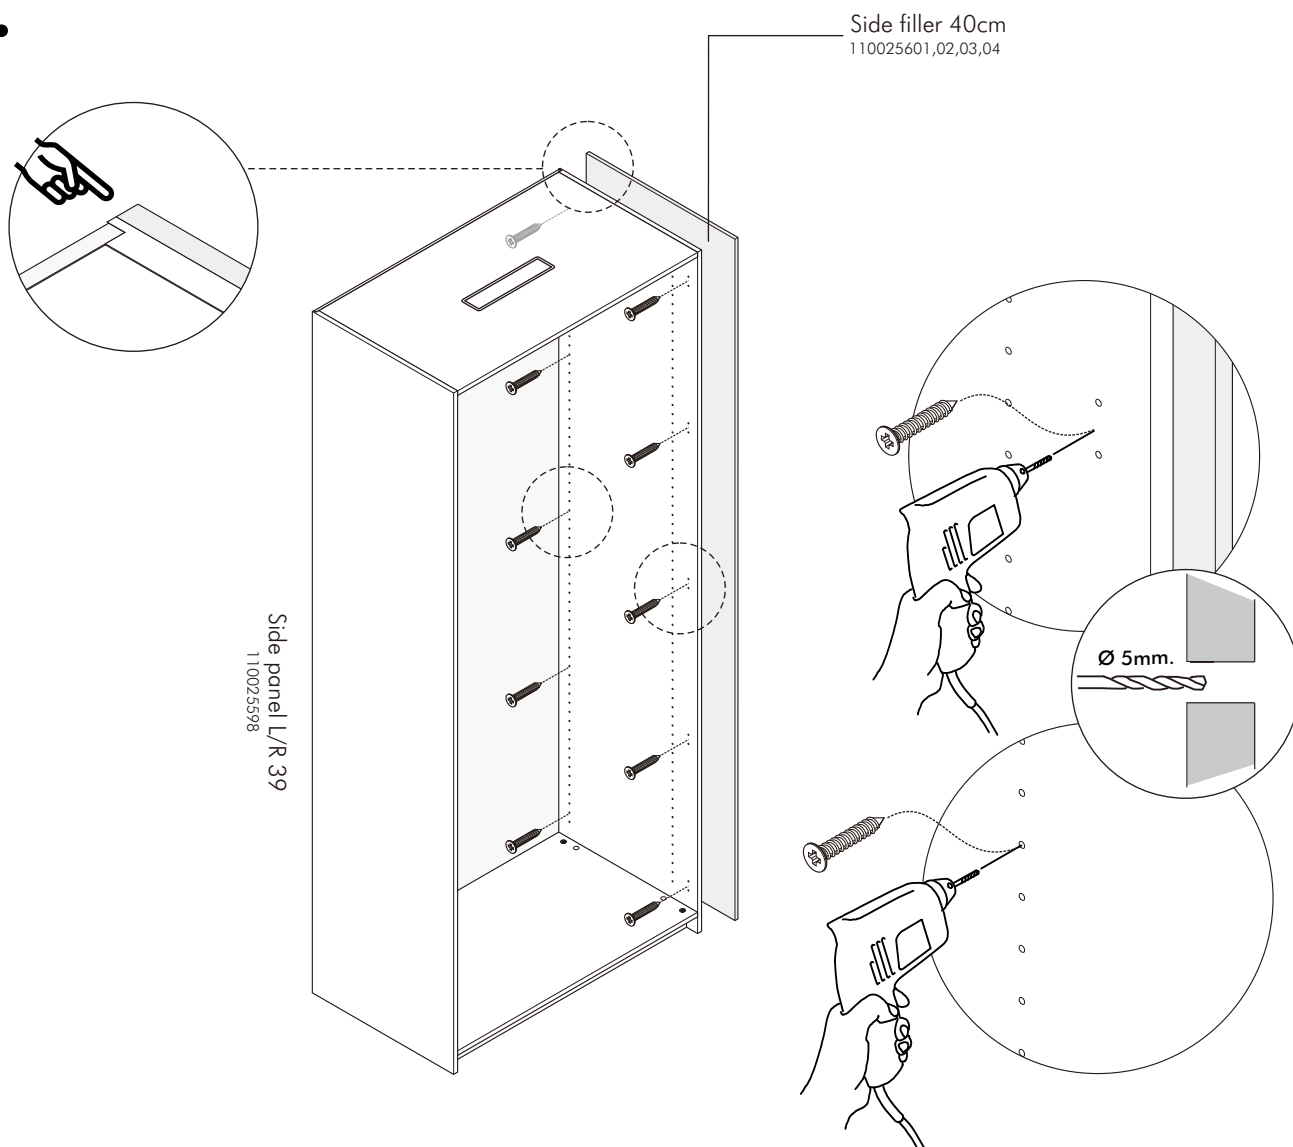

# ITAL-SMART

Side filler 40 cm.

# HARDWARE

-BODY SET

M4x25mm.

**X 10**

# ASSEMBLY

-BODY SET

**1.**

Side filler 40cm  
11 0025601,02,03,04

Side panel L/R 39  
11 0025598  
Side panel L/R+LED 39  
11 0025596

Side panel L/R 39  
11 0025598  
Side panel L/R+LED 39  
11 0025596

Side filler 40cm  
11 0025601,02,03,04