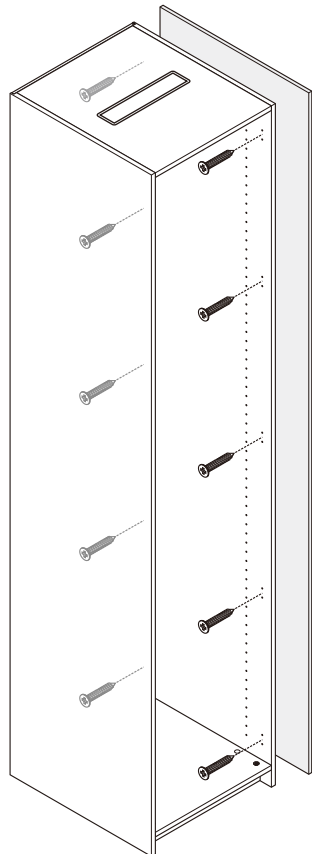

# ITAL-SMART

Side filler 40 cm.

# HARDWARE

-BODY SET

M4x25mm.

**X 10**

# ASSEMBLY

-BODY SET

**1.**

Side filler 40cm  
11 0025601,02,03,04

Side panel L/R 39  
11 0025598  
Side panel L/R+LED 39  
11 0025596

Side panel L/R 39  
11 0025598  
Side panel L/R+LED 39  
11 0025596

Side filler 40cm  
11 0025601,02,03,04

Side filler 40cm  
11 0025601,02,03,04

Side panel L/R 39  
11 0025598  
Side panel L/R+LED 39  
11 0025596

Side filler 40cm  
11 0025601,02,03,04