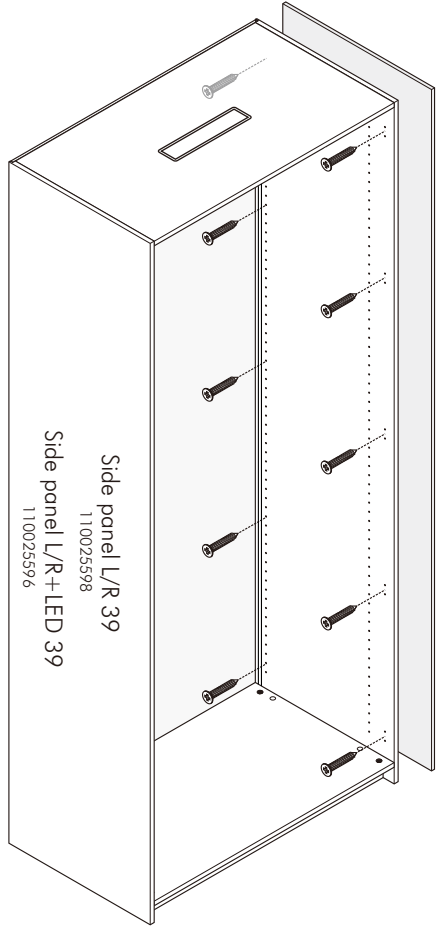

# ITAL-SMART

Side filler 40 cm.

# HARDWARE

-BODY SET

M4x25mm.

**X 10**

# ASSEMBLY

-BODY SET

**1.**

Side filler 40cm  
11 0025601,02,03,04

Side panel L/R 39  
11 0025598  
Side panel L/R+LED 39  
11 0025596

Side panel L/R 39  
11 0025598  
Side panel L/R+LED 39  
11 0025596

Side filler 40cm  
11 0025601,02,03,04

Side filler 40cm  
11 0025601,02,03,04

Side panel L/R 39  
11 0025598  
Side panel L/R+LED 39  
11 0025596

Side filler 40cm  
11 0025601,02,03,04