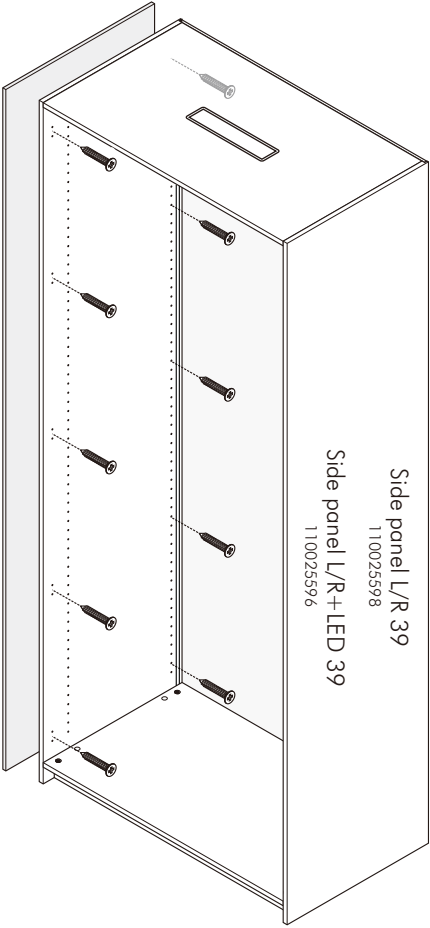

# ITAL-SMART

Side filler 40 cm.

# HARDWARE

-BODY SET

M4x25mm.

**X 10**

# ASSEMBLY

-BODY SET

**1.**

Side filler 40cm  
11 0025601,02,03,04

Side panel L/R 39  
11 0025598  
Side panel L/R+LED 39  
11 0025596

Side panel L/R 39  
11 0025598  
Side panel L/R+LED 39  
11 0025596

Side filler 40cm  
11 0025601,02,03,04

Side filler 40cm  
11 0025601,02,03,04

Side panel L/R 39  
11 0025598  
Side panel L/R+LED 39  
11 0025596

Side filler 40cm  
11 0025601,02,03,04