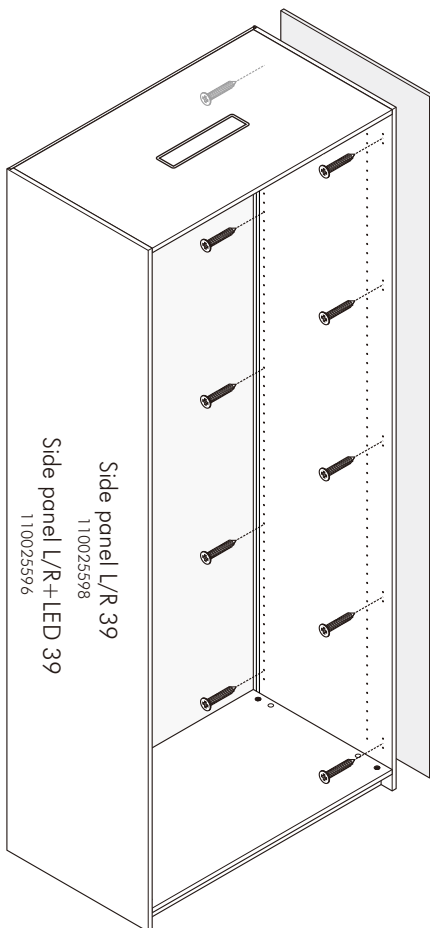

# ITAL-SMART

Side filler 40 cm.

Side filler 40cm  
11 0025601,02,03,04

Side panel L/R 39  
110025598  
Side panel L/R+LED 39  
110025596

Side panel L/R 39  
110025598  
Side panel L/R+LED 39  
110025596

Side filler 40cm  
11 0025601,02,03,04

Side filler 40cm  
11 0025601,02,03,04

Side panel L/R 39  
110025598  
Side panel L/R+LED 39  
110025596

Side filler 40cm  
11 0025601,02,03,04