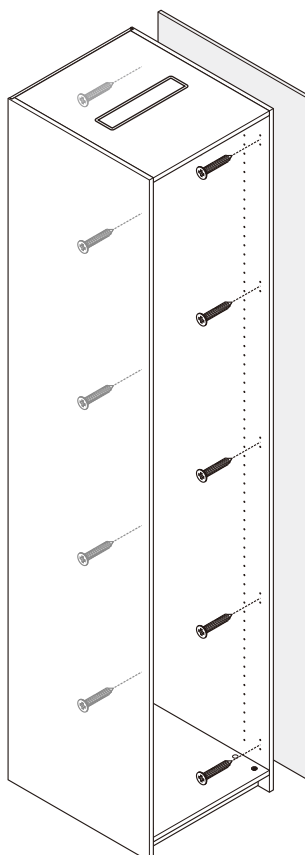

# ITAL-SMART

Side filler 40 cm.

Side filler 40cm  
11 0025601,02,03,04

Side panel L/R 39  
110025598  
Side panel L/R+LED 39  
110025596

Side panel L/R 39  
110025598  
Side panel L/R+LED 39  
110025596

Side filler 40cm  
11 0025601,02,03,04

Side filler 40cm  
11 0025601,02,03,04

Side panel L/R 39  
110025598  
Side panel L/R+LED 39  
110025596

Side filler 40cm  
11 0025601,02,03,04