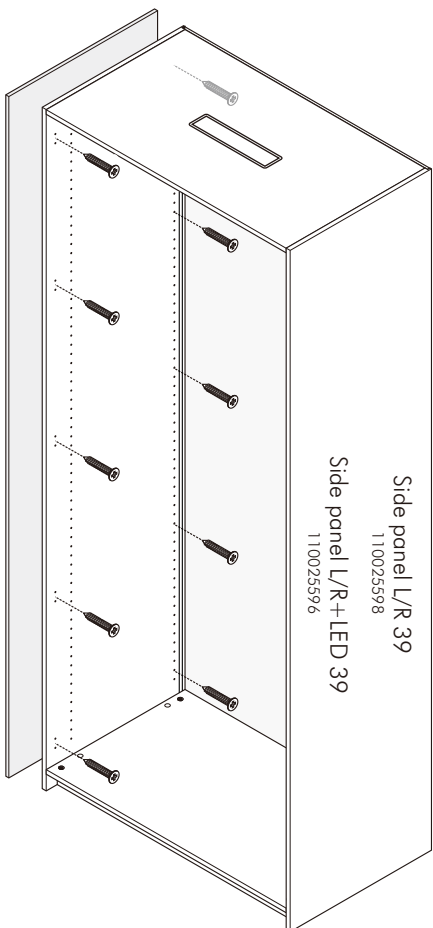

# ITAL-SMART

Side filler 40 cm.

Side filler 40cm  
11 0025601,02,03,04

Side panel L/R 39  
110025598  
Side panel L/R+LED 39  
110025596

Side panel L/R 39  
110025598  
Side panel L/R+LED 39  
110025596

Side filler 40cm  
11 0025601,02,03,04

Side filler 40cm  
11 0025601,02,03,04

Side panel L/R 39  
110025598  
Side panel L/R+LED 39  
110025596

Side filler 40cm  
11 0025601,02,03,04