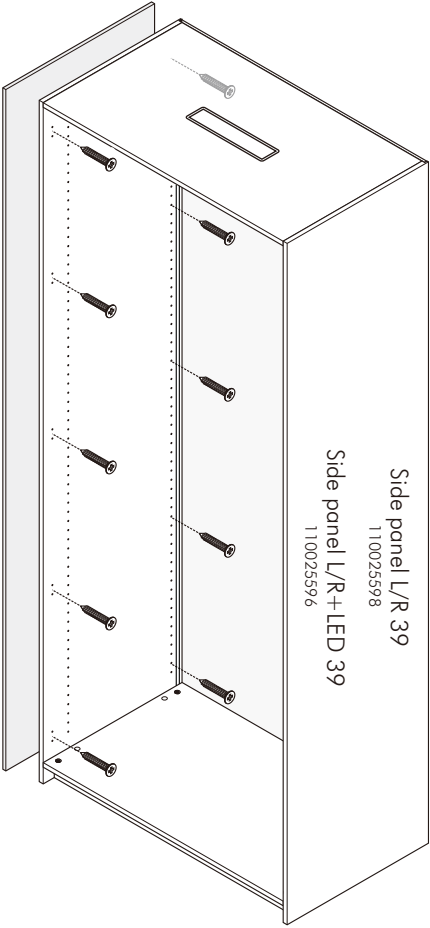

# ITAL-SMART

Side filler 40 cm.

# HARDWARE

-BODY SET

M4x25mm.

**X 10**

# ASSEMBLY

-BODY SET

**1.**

Side filler 40cm  
11 0025601,02,03,04

Side panel L/R 39  
110025598  
Side panel L/R+LED 39  
110025596

Side filler 40cm  
11 0025601,02,03,04

Side panel L/R 39  
110025598  
Side panel L/R+LED 39  
110025596

Side filler 40cm  
11 0025601,02,03,04

Side panel L/R 39  
110025598  
Side panel L/R+LED 39  
110025596

Side filler 40cm  
11 0025601,02,03,04