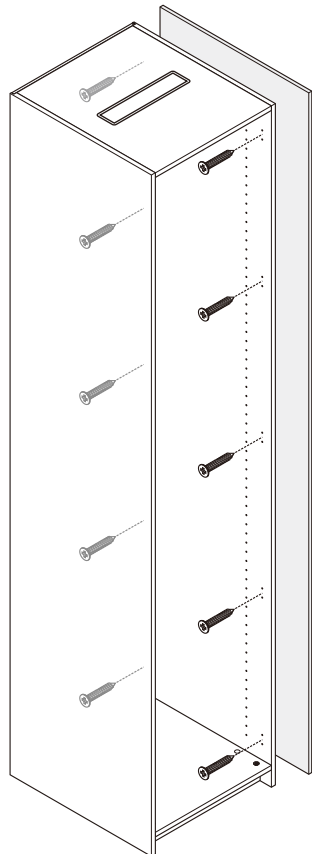

# ITAL-SMART

Side filler 40 cm.

# HARDWARE

-BODY SET

M4x25mm.

**X 10**

# ASSEMBLY

-BODY SET

**1.**

Side filler 40cm  
11 0025601,02,03,04

Side panel L/R 39  
110025598  
Side panel L/R+LED 39  
110025596

Side filler 40cm  
11 0025601,02,03,04

Side panel L/R 39  
110025598  
Side panel L/R+LED 39  
110025596

Side filler 40cm  
11 0025601,02,03,04

Side panel L/R 39  
110025598  
Side panel L/R+LED 39  
110025596

Side filler 40cm  
11 0025601,02,03,04