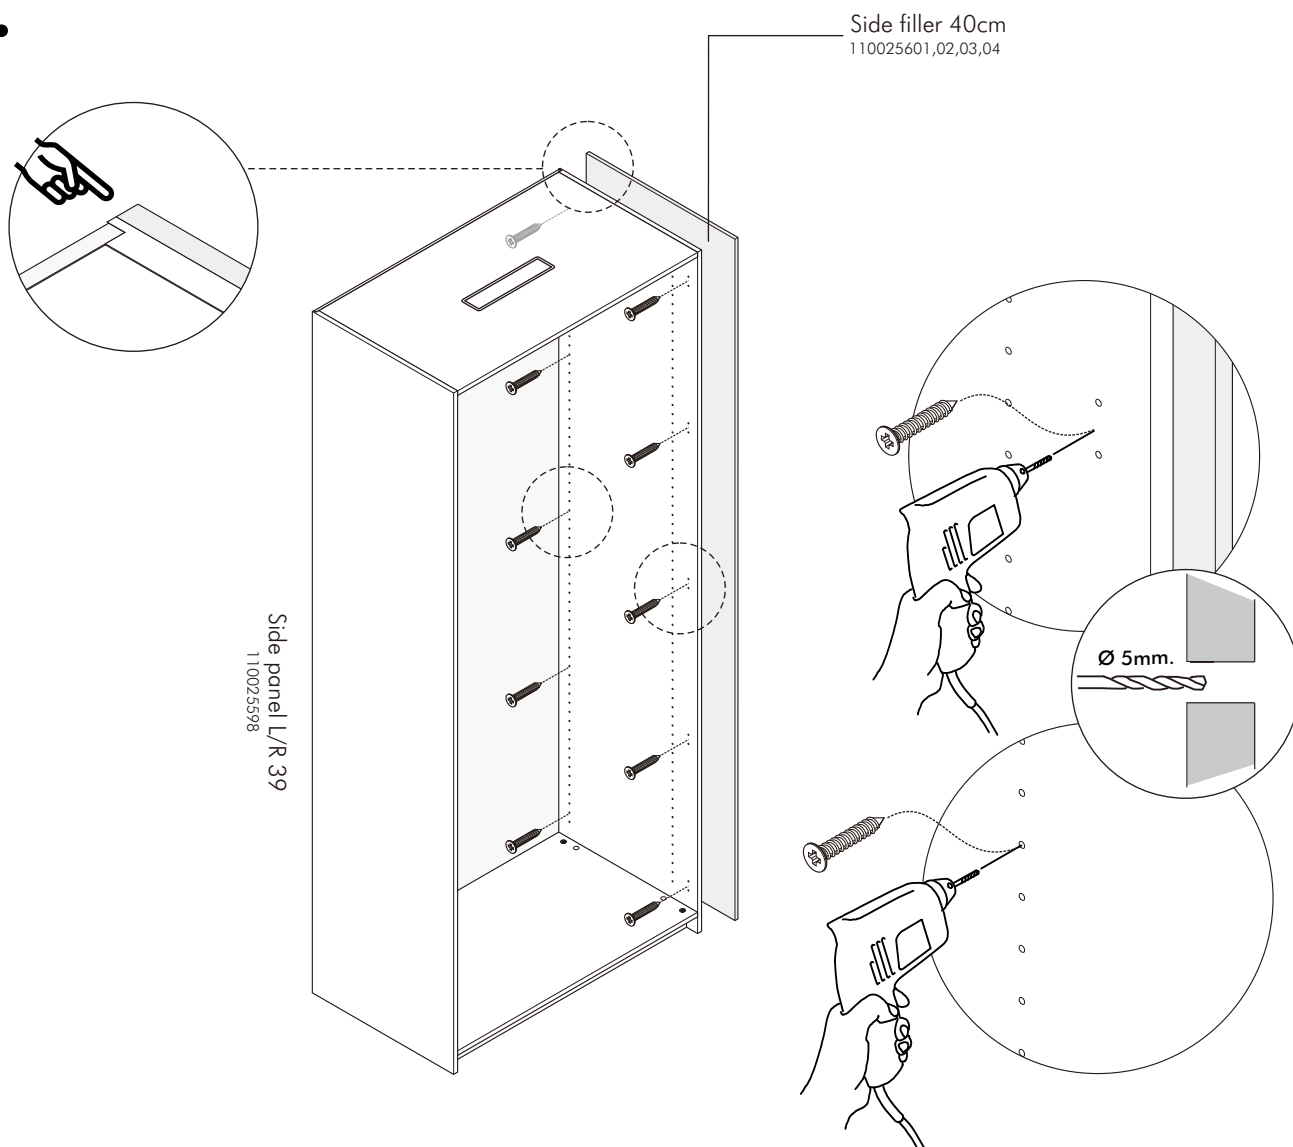

# ITAL-SMART

Side filler 40 cm.

# HARDWARE

-BODY SET

M4x25mm.

**X 10**

# ASSEMBLY

-BODY SET

**1.**

Side filler 40cm  
11 0025601,02,03,04

Side panel L/R 39  
110025598  
Side panel L/R+LED 39  
110025596

Side filler 40cm  
11 0025601,02,03,04

Side panel L/R 39  
110025598  
Side panel L/R+LED 39  
110025596