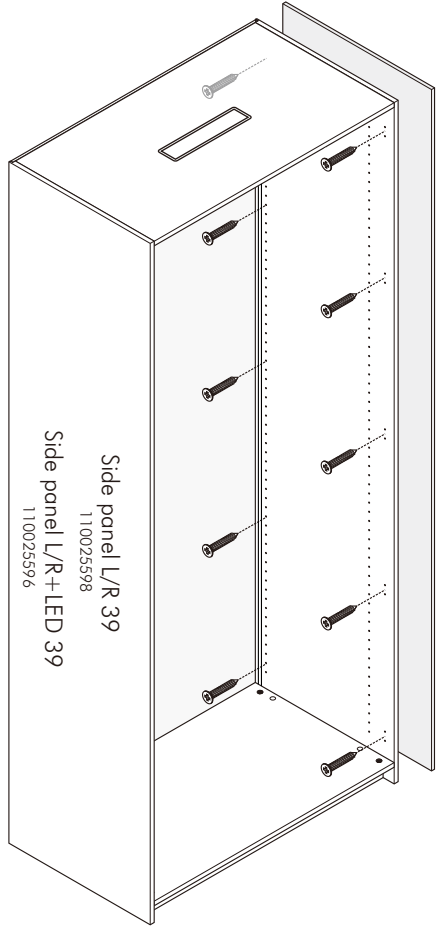

# ITAL-SMART

Side filler 40 cm.

# HARDWARE

-BODY SET

M4x25mm.

**X 10**

# ASSEMBLY

-BODY SET

**1.**

Side filler 40cm  
11 0025601,02,03,04

Side panel L/R 39  
110025598  
Side panel L/R+LED 39  
110025596

Side filler 40cm  
11 0025601,02,03,04

Side panel L/R 39  
110025598  
Side panel L/R+LED 39  
110025596

Side filler 40cm  
11 0025601,02,03,04

Side panel L/R 39  
110025598  
Side panel L/R+LED 39  
110025596

Side filler 40cm  
11 0025601,02,03,04