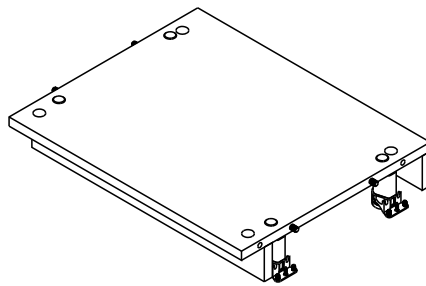

ITAL-SMART

Top & Bottom panel 50cm/39

CONNECT SYSTEM

HARDWARE

-BODY SET

X 8

X 8

(8x35)

X 8

X 1

X 8

X 4

X 4

X 4

M4x30mm.

X 4

M4.5x60mm.

X 2

M3.5x20mm.

X 12

M4x16mm.

X 12

M4x30mm.

X 4

M4x16mm.

X 10

X 2

X 4

PART

1.

2.

3.