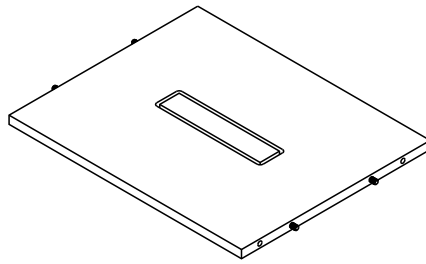

ITAL-SMART

Top & Bottom panel 50cm/39

CONNECT SYSTEM

HARDWARE

-BODY SET

X 8

X 8

(8x35)

X 8

X 1

X 8

X 4

X 4

X 4

M4x30mm.

X 4

M4.5x60mm.

X 2

M3.5x20mm.

X 12

M4x16mm.

X 12

M4x30mm.

X 4

M4x16mm.

X 10

X 2

X 4

PART

1.

2.

3.