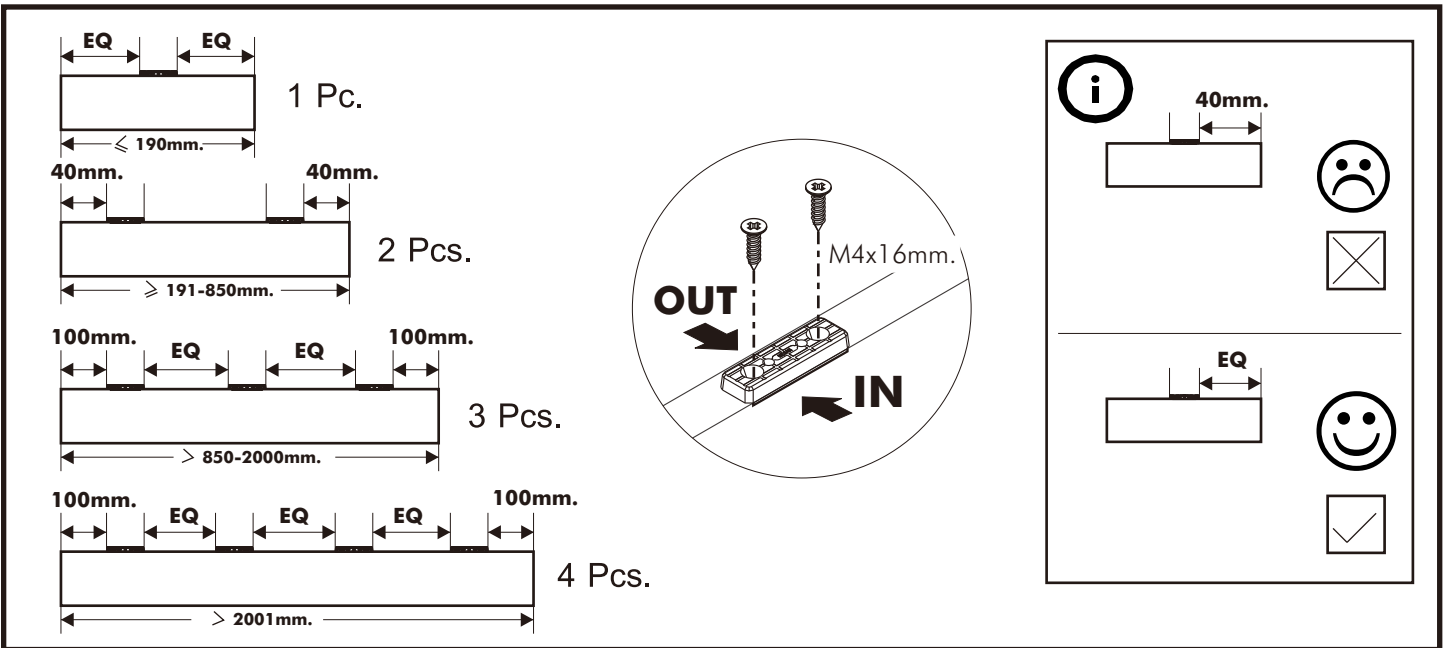

ITAL-SMART

Top & Bottom panel 50cm/39

CONNECT SYSTEM

HARDWARE

-BODY SET

X 8

X 8

(8x35)

X 8

X 1

X 8

X 4

X 4

X 4

M4x30mm.

X 4

M4.5x60mm.

X 2

M3.5x20mm.

X 12

M4x16mm.

X 12

M4x30mm.

X 4

M4x16mm.

X 10

X 2

X 4

PART

1.

2.

3.