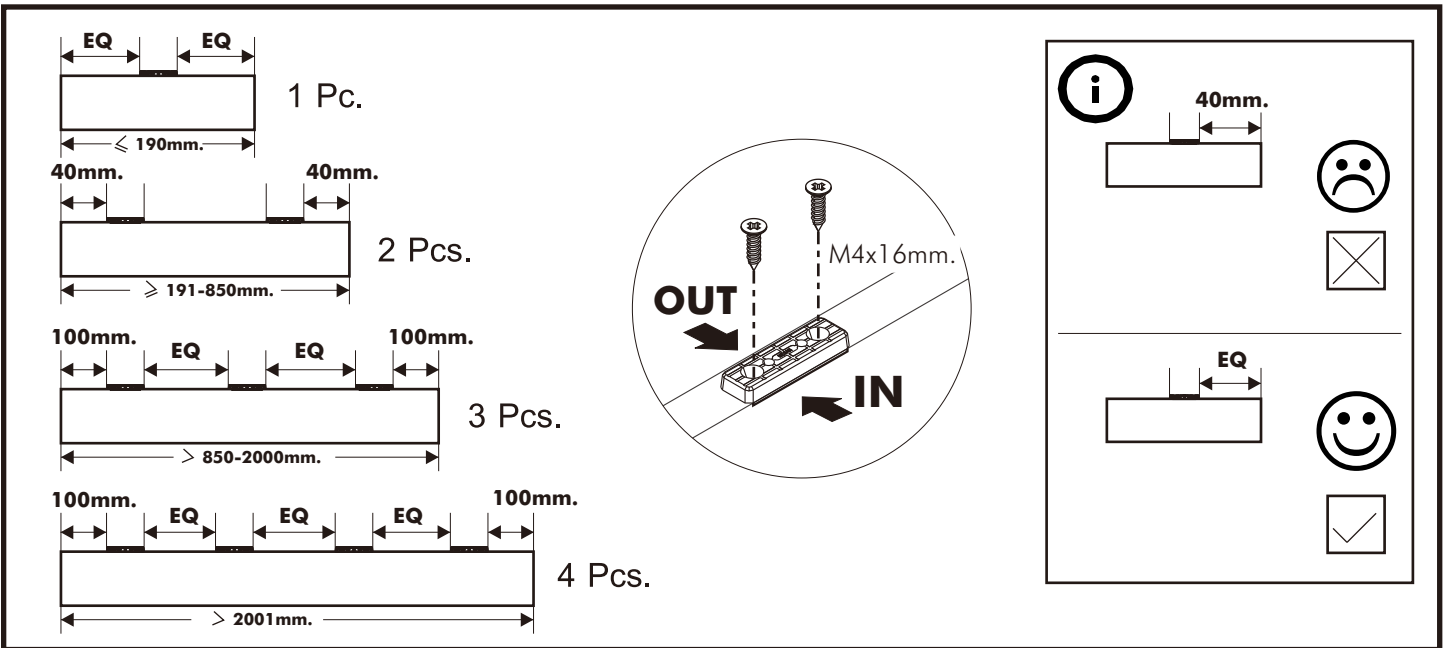

ITAL-SMART

Top & Bottom panel 100cm/39

CONNECT SYSTEM

HARDWARE

-BODY SET

X 8

X 8

(8x35)

X 8

X 2

X 8

X 4

X 4

X 4

M4x30mm.

X 4

M4.5x60mm.

X 4

M3.5x20mm.

X 16

M4x16mm.

X 12

M4x30mm.

X 8

M4x16mm.

X 12

X 4

X 4

PART

1.

2.

3.