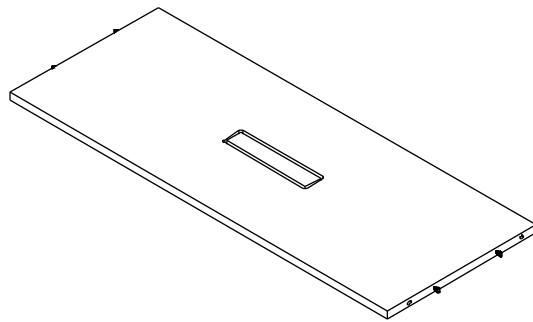

ITAL-SMART

Top & Bottom panel 100cm/39

CONNECT SYSTEM

HARDWARE

-BODY SET

X 8

X 8

(8x35)

X 8

X 2

X 8

X 4

X 4

X 4

M4x30mm.

X 4

M4.5x60mm.

X 4

M3.5x20mm.

X 16

M4x16mm.

X 12

M4x30mm.

X 8

M4x16mm.

X 12

X 4

X 4

PART

1.

2.

3.