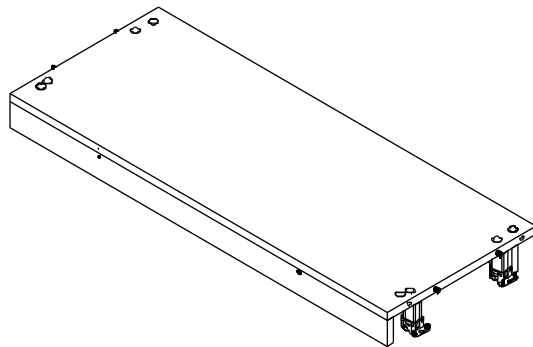

ITAL-SMART

Top & Bottom panel 100cm/39

CONNECT SYSTEM

HARDWARE

-BODY SET

X 8

X 8

(8x35)

X 8

X 2

X 8

X 4

X 4

X 4

M4x30mm.

X 4

M4.5x60mm.

X 4

M3.5x20mm.

X 16

M4x16mm.

X 12

M4x30mm.

X 8

M4x16mm.

X 12

X 4

X 4

PART

1.

2.

3.