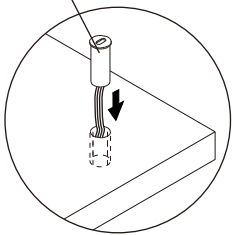

ITAL-SMART

Side panel L/R+LED 39

HARDWARE

-BODY SET

M4x25mm.

X 10

X 2

X 5

X 5

M4x16mm.

X 8

X 4

M4x16mm.

Top & Bottom panel 100cm/39
110025559

Side filler 40cm
110025601,02,03,04

Side filler 40cm
110025601,02,03,04

Electronic Censor switch

Adaptor

Adaptor