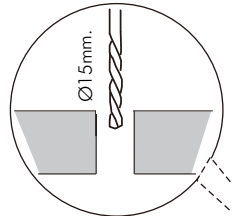

Side filler 40cm
110025601,02,03,04

Electronic Censor switch

Adaptor