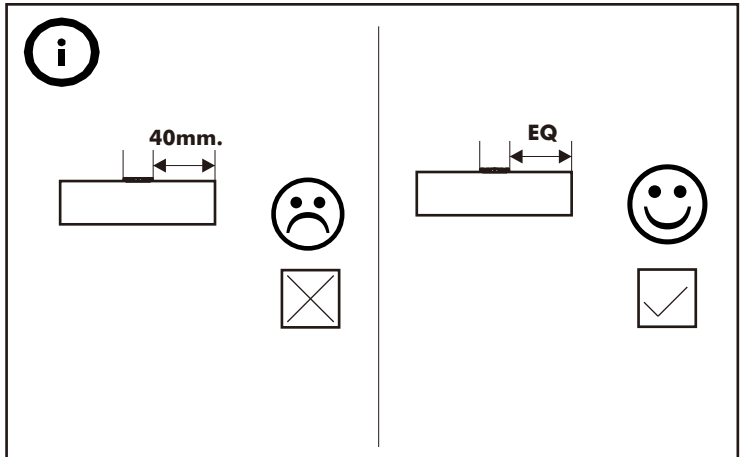

ITAL-SMART

Side panel L/R+LED 39

HARDWARE

-BODY SET

M4x25mm.

X 10

X 2

X 5

X 5

M4x16mm.

X 8

X 4

M4x16mm.

Top & Bottom panel 100cm/39
110025559

Side filler 40cm
110025601,02,03,04

Side filler 40cm
110025601,02,03,04