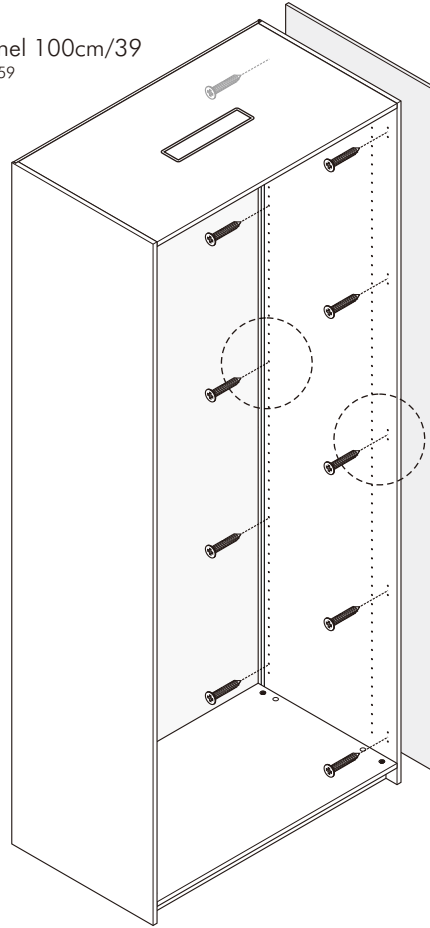

ITAL-SMART

Side panel L/R+LED 39

HARDWARE

-BODY SET

M4x25mm.

X 10

X 2

X 5

X 5

M4x16mm.

X 8

X 4

M4x16mm.

Top & Bottom panel 100cm/39
110025559

Side filler 40cm
110025601,02,03,04

Side filler 40cm
110025601,02,03,04