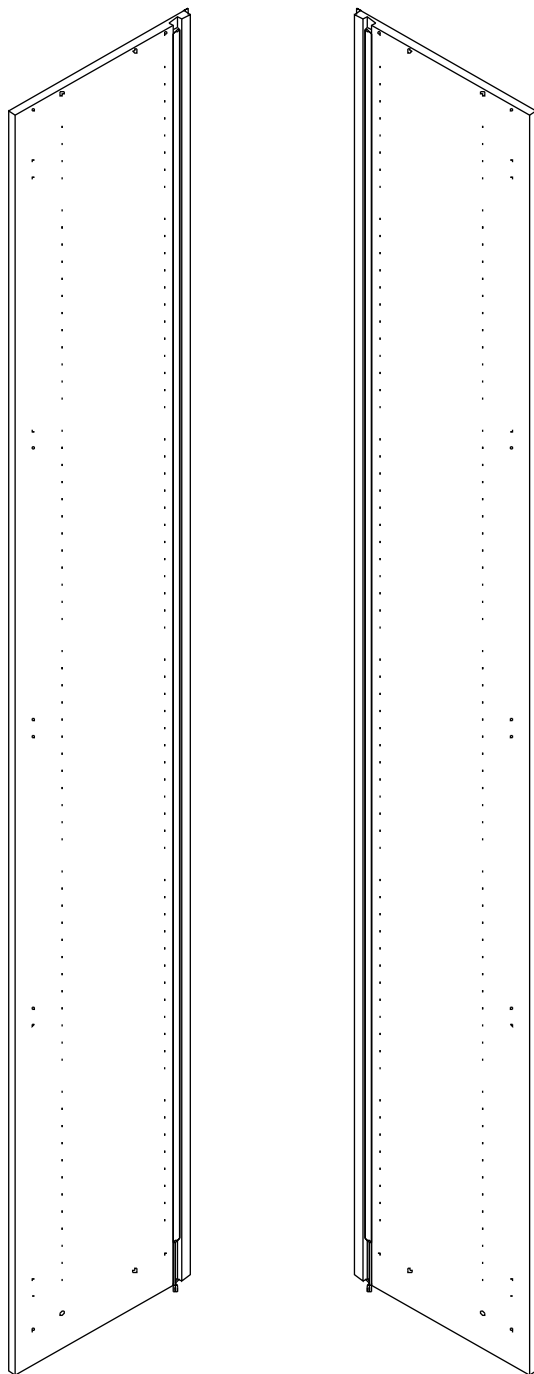

ITAL-SMART

Side panel L/R+LED 39

HARDWARE

-BODY SET

M4x25mm.

X 10

X 2

X 5

X 5

M4x16mm.

X 8

X 4

M4x16mm.

Top & Bottom panel 100cm/39
110025559

Side filler 40cm
110025601,02,03,04

Side filler 40cm
110025601,02,03,04