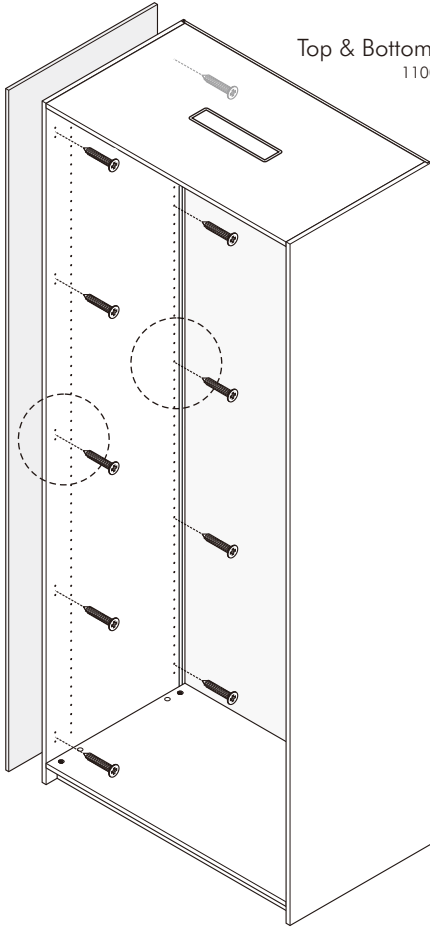

ITAL-SMART

Side panel L/R+LED 39

HARDWARE

-BODY SET

M4x25mm.

X 10

X 2

X 5

X 5

M4x16mm.

X 8

X 4

M4x16mm.

Top & Bottom panel 100cm/39
110025559

Side filler 40cm
110025601,02,03,04

Side filler 40cm
110025601,02,03,04