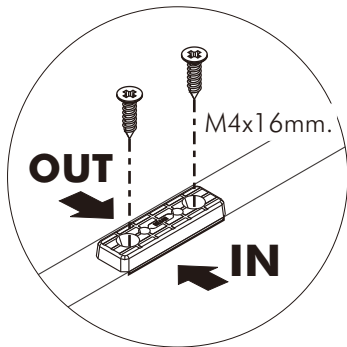

ITAL-SMART

Side panel L/R+LED 39

HARDWARE

-BODY SET

M4x25mm.

X 10

X 2

X 5

X 5

M4x16mm.

X 8

X 4

M4x16mm.

Top & Bottom panel 100cm/39
110025559

Side filler 40cm
110025601,02,03,04

Side filler 40cm
110025601,02,03,04