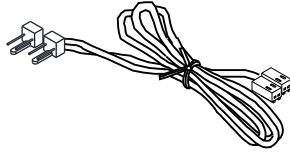

ITAL-SMART

Side panel L/R+LED 39

HARDWARE

-BODY SET

M4x25mm.

X 10

X 2

X 5

X 5

M4x16mm.

X 8

X 4

M4x16mm.

Top & Bottom panel 100cm/39
110025559

Side filler 40cm
110025601,02,03,04

Side filler 40cm
110025601,02,03,04