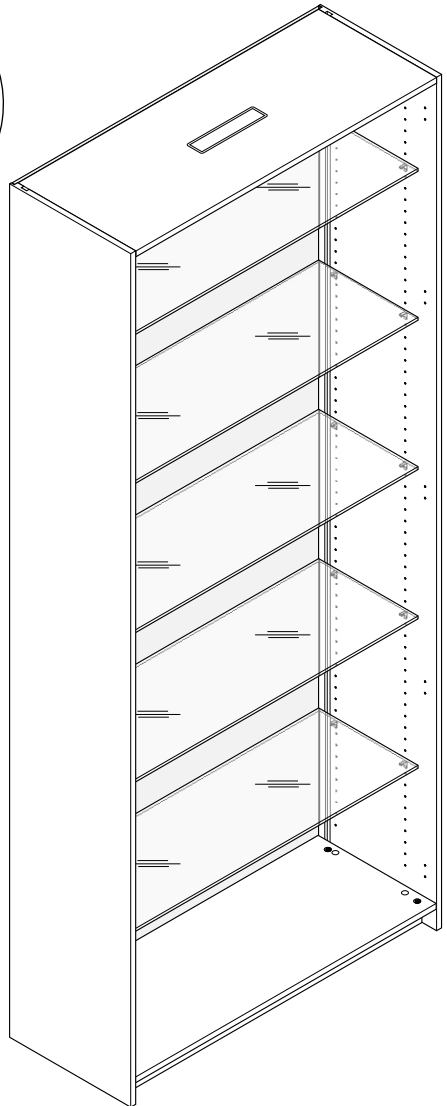

ITAL-SMART

Glass shelf 100cm./39

HARDWARE

x 4

Top & Bottom panel 100cm/39
110025559

x4

Side panel-L 39
110025598

Side panel-R 39
110025598

Side panel-L+LED 39
110025596

Side panel-R+LED 39
110025596