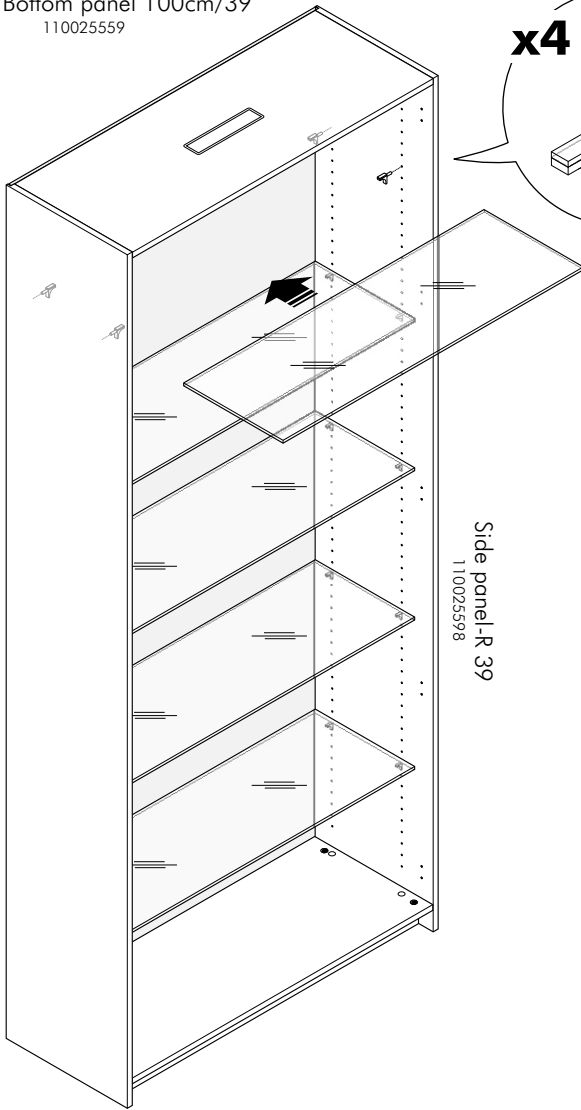

ITAL-SMART

Glass shelf 100cm./39

HARDWARE

x 4

Top & Bottom panel 100cm/39
110025559

x4

Side panel-L 39
110025598

Side panel-R 39
110025598

Side panel-L+LED 39
110025596

Side panel-R+LED 39
110025596