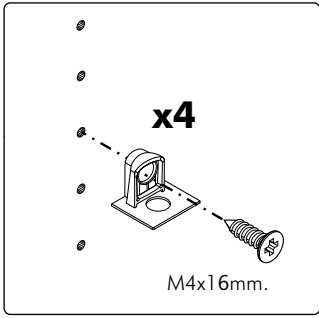

ITAL-SMART

Shelf 50cm./39

CONNECT SYSTEM

1

2

HARDWARE

x 4

M4x16mm.

x 4

Top & Bottom panel 50cm/39
110025600

Side panel-L 39
110025598

Side panel-R 39
110025598

1