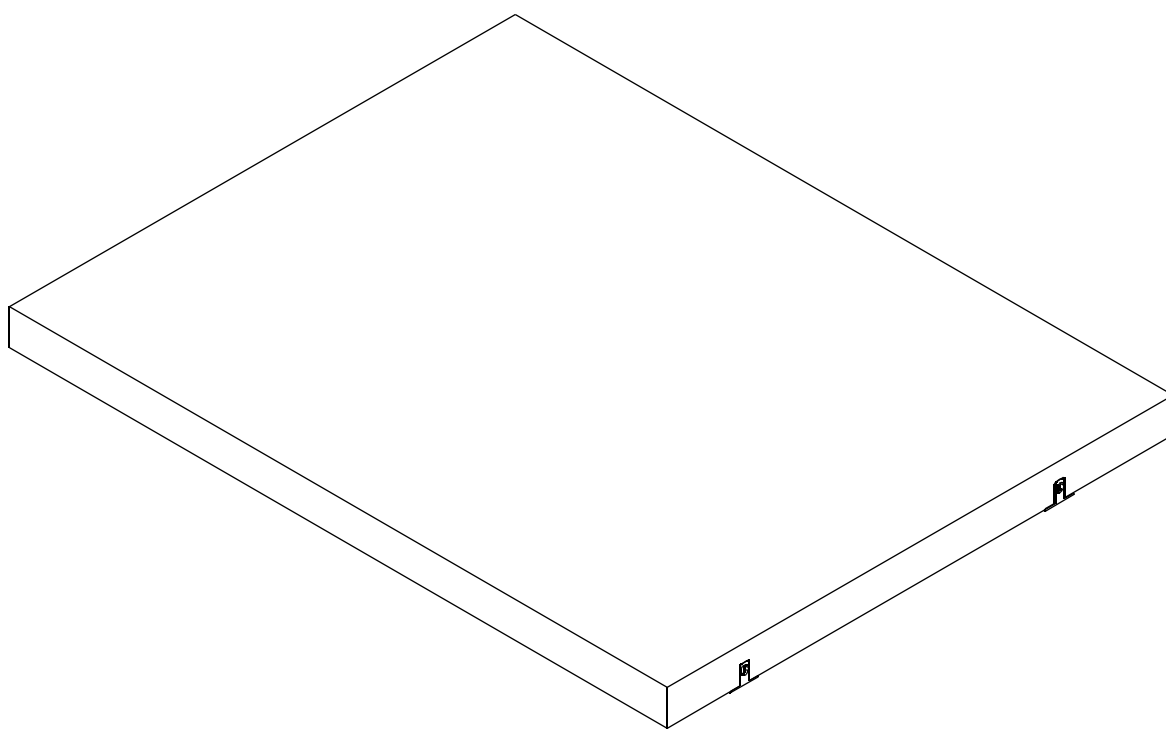

ITAL-SMART

Shelf 50cm./39

CONNECT SYSTEM

1

2

HARDWARE

x 4

M4x16mm.

x 4

Top & Bottom panel 50cm/39
110025600

Side panel-L 39
110025598

Side panel-R 39
110025598

1