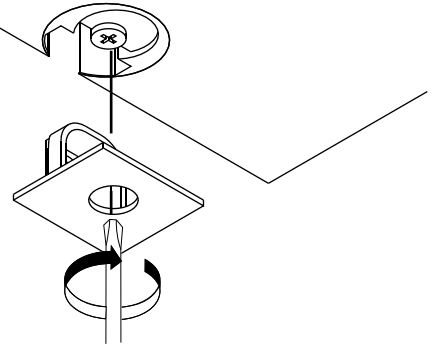

ITAL-SMART

Shelf 50cm./39

CONNECT SYSTEM

1

2

HARDWARE

x 4

M4x16mm.

x 4

Top & Bottom panel 50cm/39
110025600

Side panel-L 39
110025598

Side panel-R 39
110025598

1