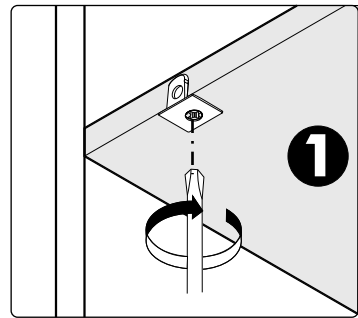

ITAL-SMART

Shelf 50cm./39

CONNECT SYSTEM

1

2

HARDWARE

x 4

M4x16mm.

x 4

Top & Bottom panel 50cm/39
110025600

Side panel-L 39
110025598

Side panel-R 39
110025598

1