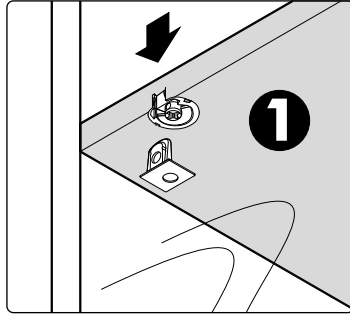

ITAL-SMART

Shelf 50cm./39

CONNECT SYSTEM

1

2

HARDWARE

x 4

M4x16mm.

x 4

Top & Bottom panel 50cm/39
110025600

Side panel-L 39
110025598

Side panel-R 39
110025598

1