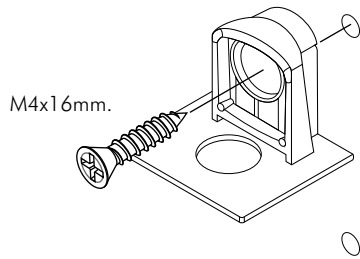

ITAL-SMART

Shelf 50cm./39

CONNECT SYSTEM

1

2

HARDWARE

x 4

M4x16mm.

x 4

Top & Bottom panel 50cm/39
110025600

Side panel-L 39
110025598

Side panel-R 39
110025598

1