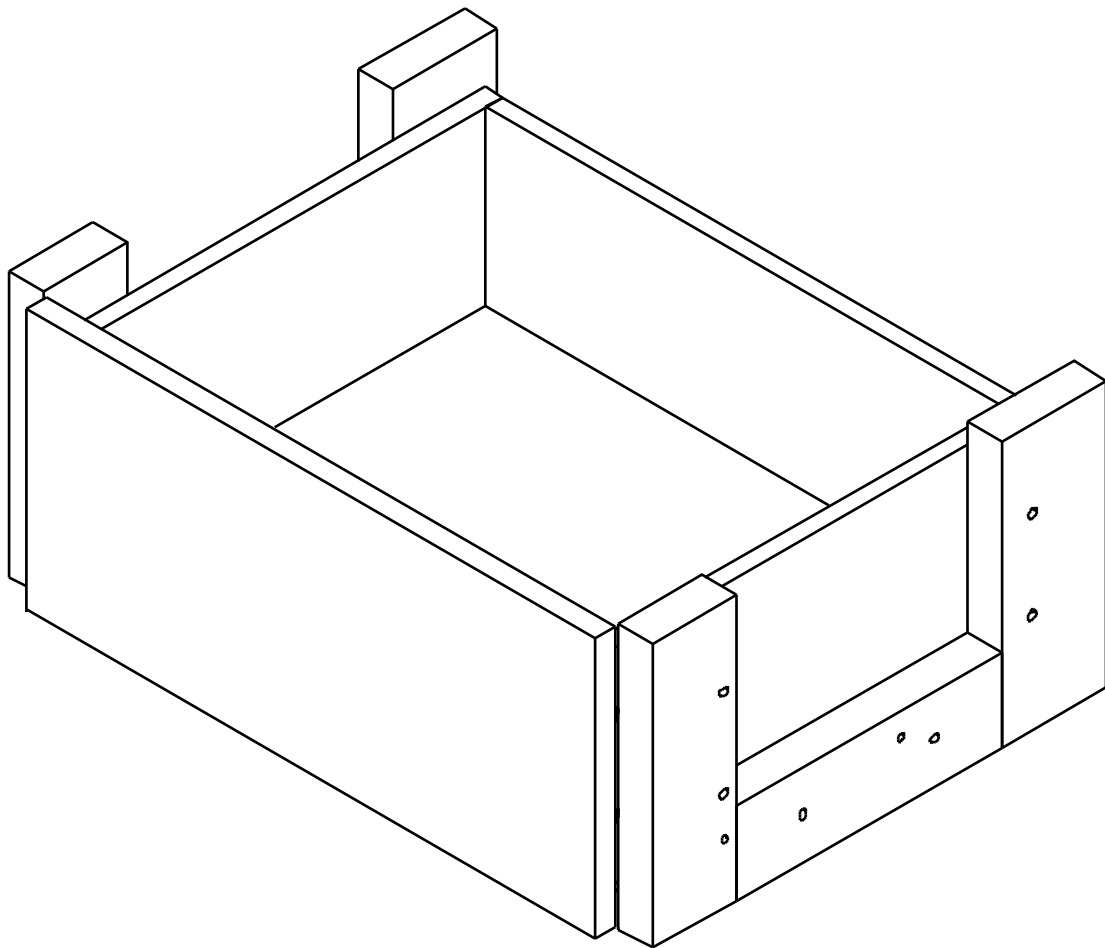

ITAL-SMART

Drawer+Push open 50cm/39

HARDWARE

-BODY SET

M5x10.5

X 4

M4x40mm.

X 20

X 1

M6x23

X 4

M3.5x20mm.

X 4

X 1

M3.5x13mm.

X 2

M4x16mm.

X 8

X 4

PART

2.

3.

4.