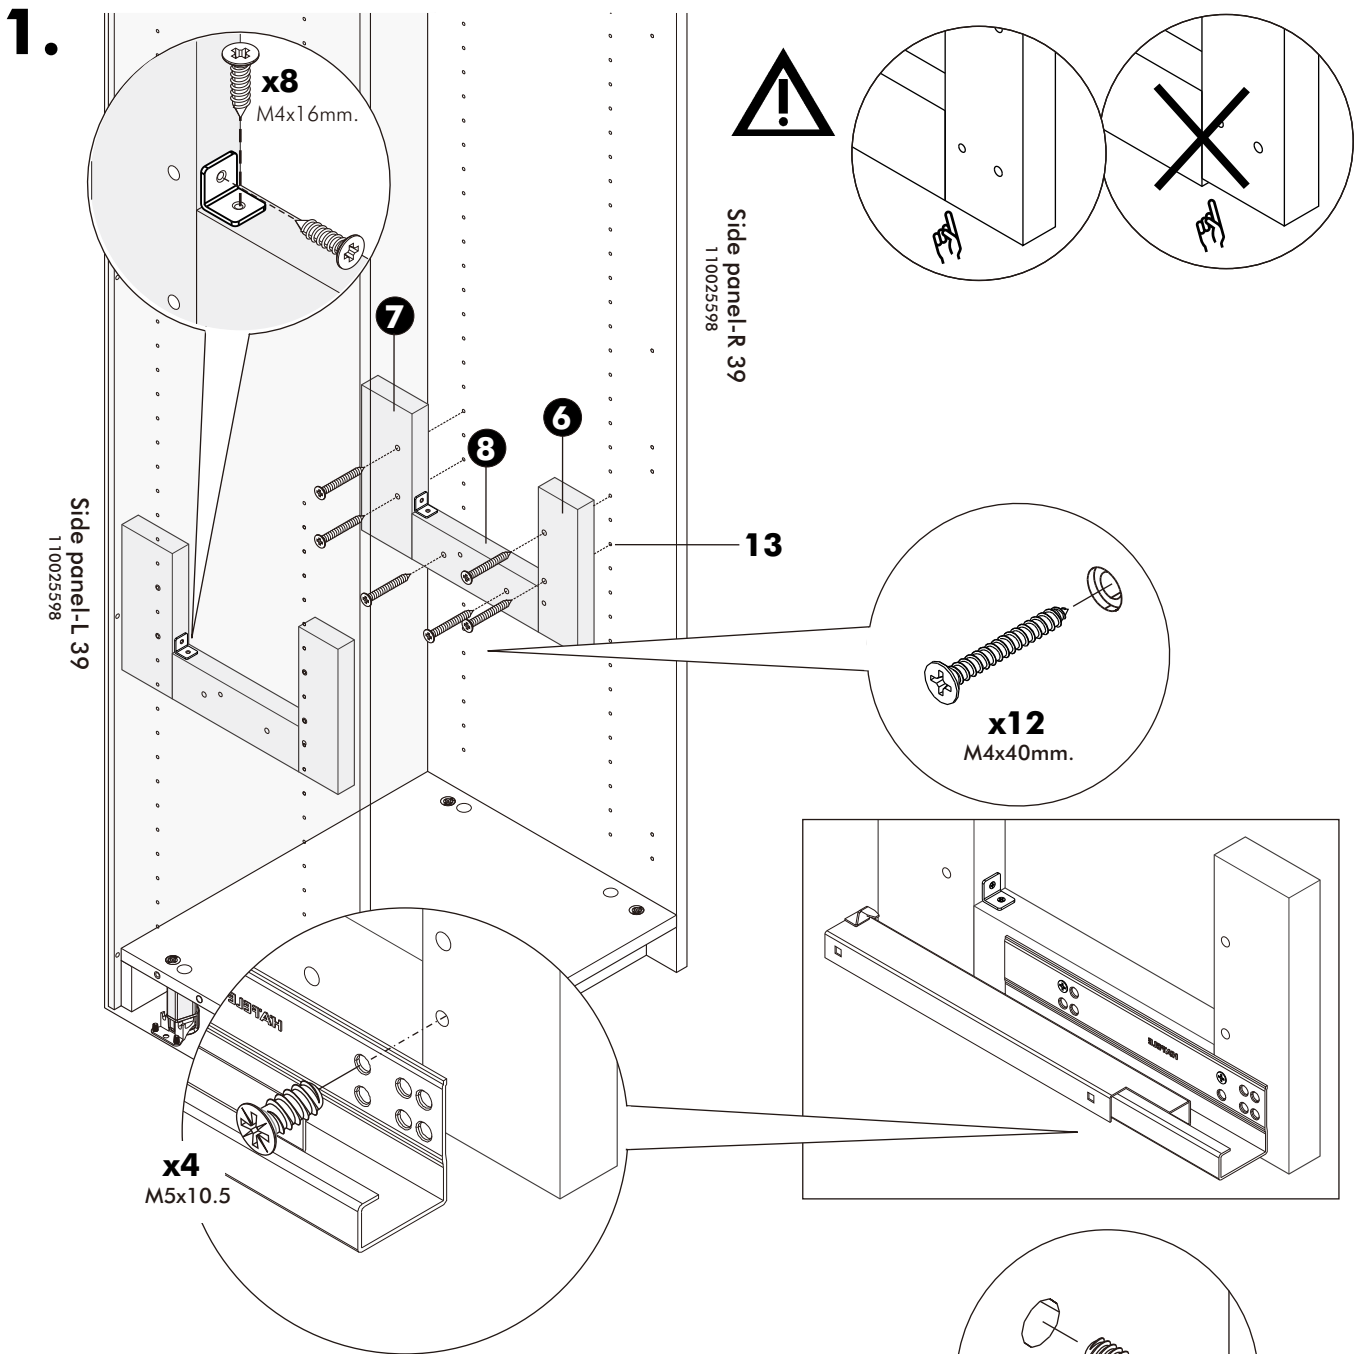

ITAL-SMART

Drawer+Push open 50cm/39

HARDWARE

-BODY SET

M5x10.5

X 4

M4x40mm.

X 20

X 1

M6x23

X 4

M3.5x20mm.

X 4

X 1

M3.5x13mm.

X 2

M4x16mm.

X 8

X 4

PART

2.

3.

4.