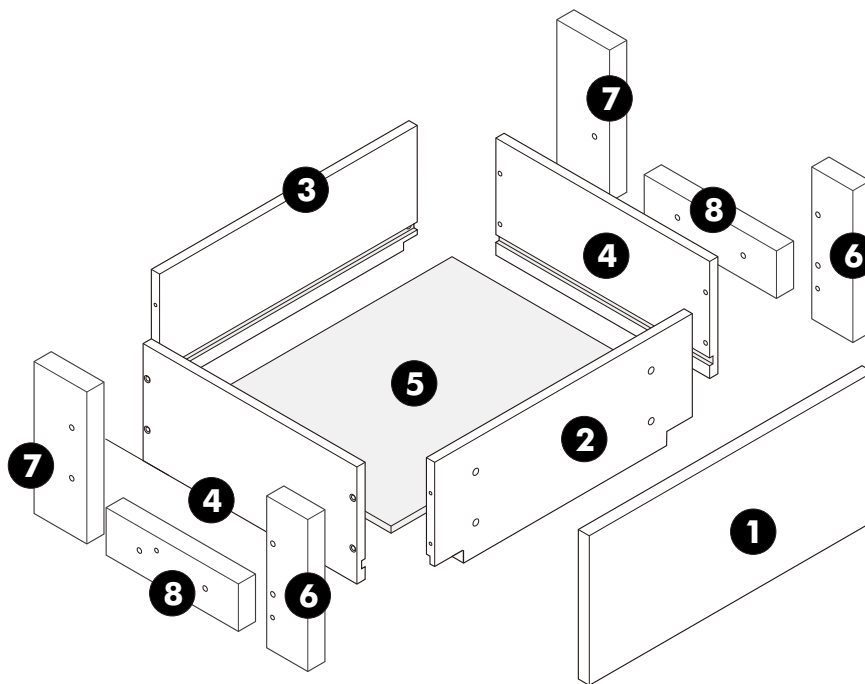

ITAL-SMART

Drawer+Push open 50cm/39

HARDWARE

-BODY SET

M5x10.5

X 4

M4x40mm.

X 20

X 1

M6x23

X 4

M3.5x20mm.

X 4

X 1

M3.5x13mm.

X 2

M4x16mm.

X 8

X 4

PART

2.

3.

4.