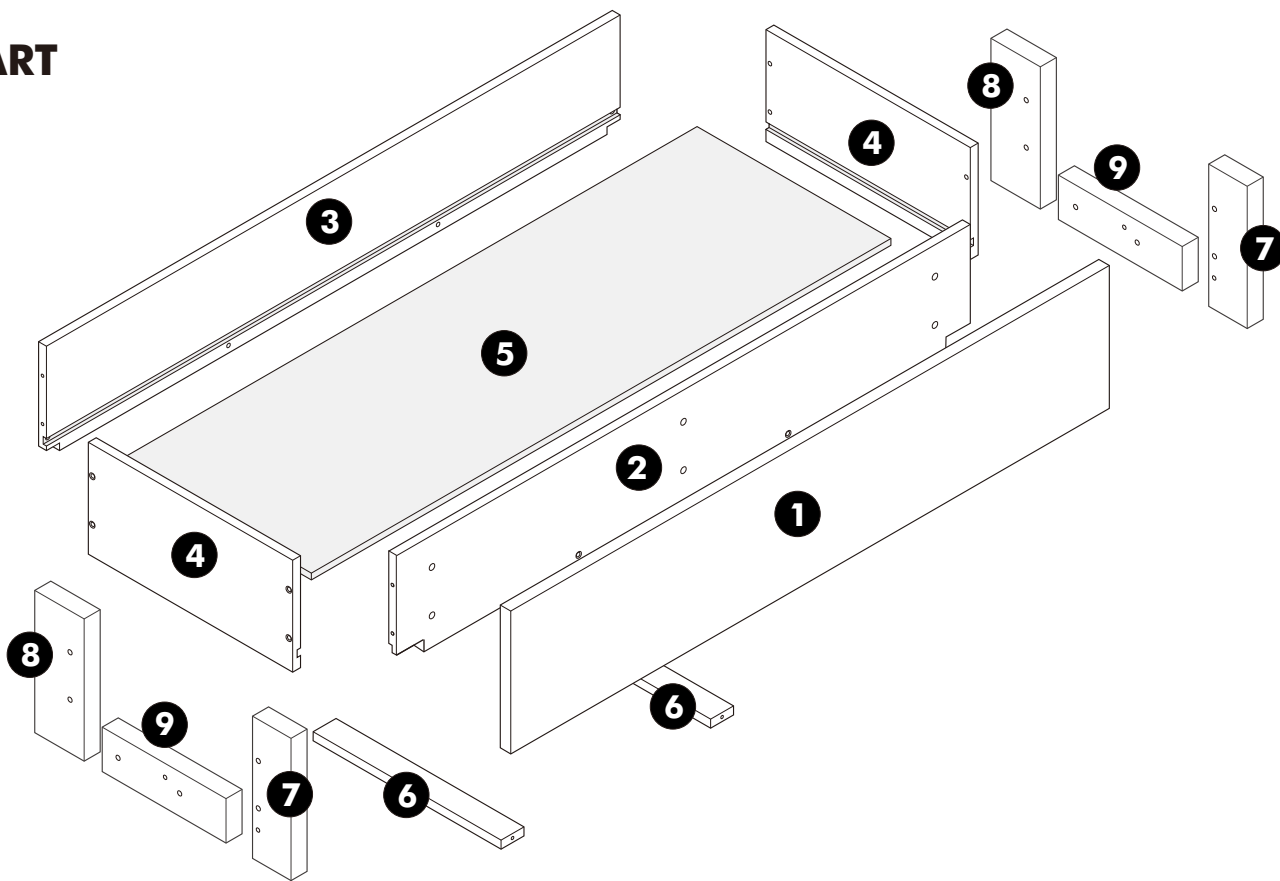

ITAL-SMART

Drawer+Plus open 100cm/39

HARDWARE

-BODY SET

X 4

M4x40mm.

X 24

X 1

M6x23

X 6

X 1

M3.5x13mm.

X 2

M3.5x20mm.

X 4

M4x16mm.

X 8

X 4

PART

1.

2.

3.

4.

ADJUST